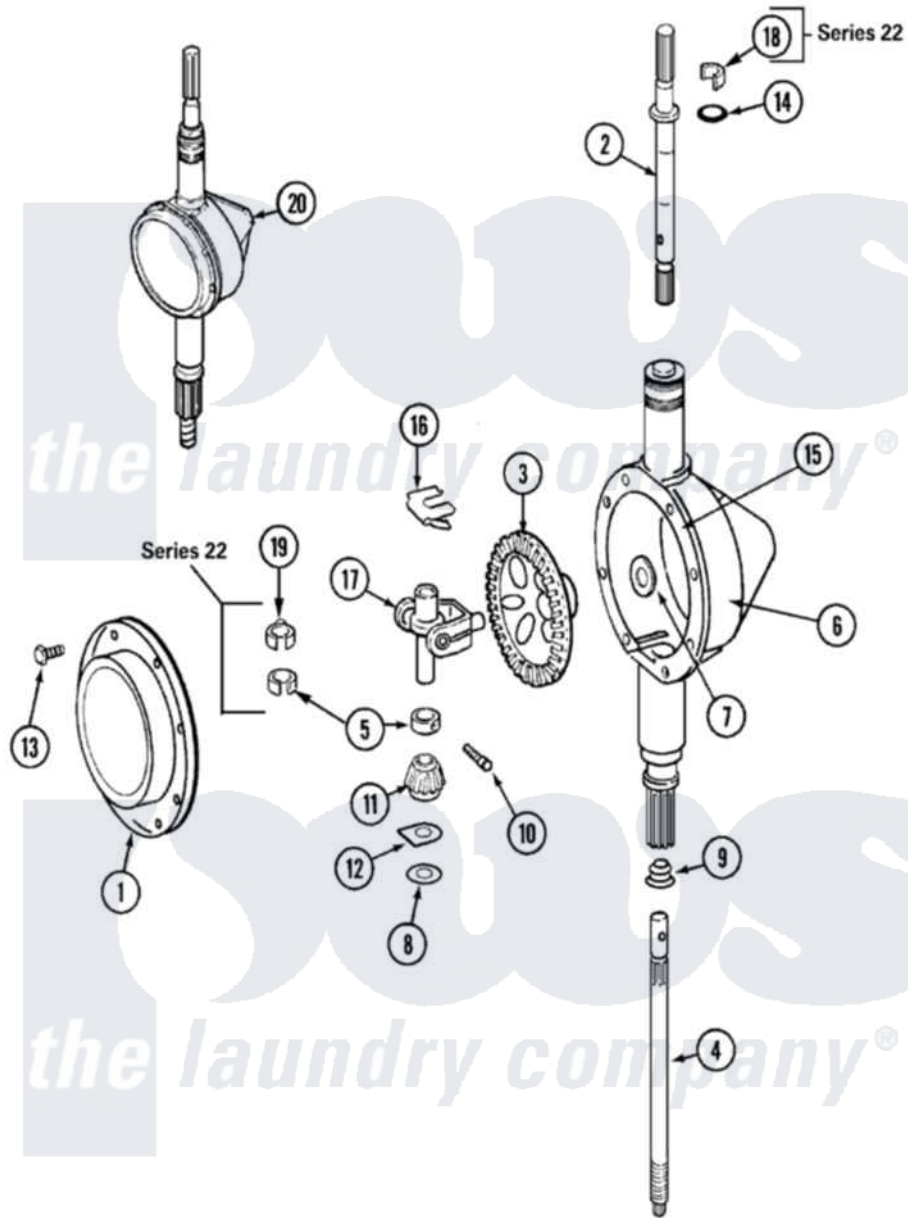

Maytag LAW9406AAE 06 - TRANSMISSION

Maytag [Residential Maytag LAW9406AAE Washer Parts](#) Parts Diagram 06 - TRANSMISSION
 Click on the part number to view part

Item	Original Part Number	Replaced By	Status	Part Description
1	206628			Cover, Transmission
2	22002415	6-2168983		Shaft- Agi
"	207153	6-2097820		Kit- Shaft
3	206713	6-2067130		Gear- Beve
4	22002342	6-2300050		Shaft- Cen
"	215410	12001450		Ctr Shaft W/Collar Andkeeper- Dp
5	22002353			Collar, Center Shaft
"	215415		Not Available	COLLAR, LOWER
6	22002416	6-2300100		Assembly-
"	206624	6-2097750		Trans Dee
7	215394			Washer, Bevel Gear
8	211483	6-2114830		Washer- SP
9	206602	207843		Lip Seal Repair Kit
10	Y206629			Pin, Collar
"	W10124350		Not Available	NOT REQUIRED PART OR SEE NOTE

11	215401	W10221114		Pinion
12	215395			Plate, Clutch
13	215417		Not Available	SCREW, TRANSMISSION COVER
"	215417		Not Available	SCREW, TRANSMISSION COVER
14	22002417			O-Ring AgitatOr Shaft
"	210690			Seal, Rubber
15	Y058700	675652		Adhesive
16	215581			Spring, Agitator Shaft
"	W10124350		Not Available	NOT REQUIRED PART OR SEE NOTE
17	206685	6-2066850		Yoke
18	22002340			Collar, Agitator Shaft
19	22002341			Collar, Lower Plastic Keeper
20	206707	6-2097750		Trans Dee
"	22002373	6-2097750		Trans Dee