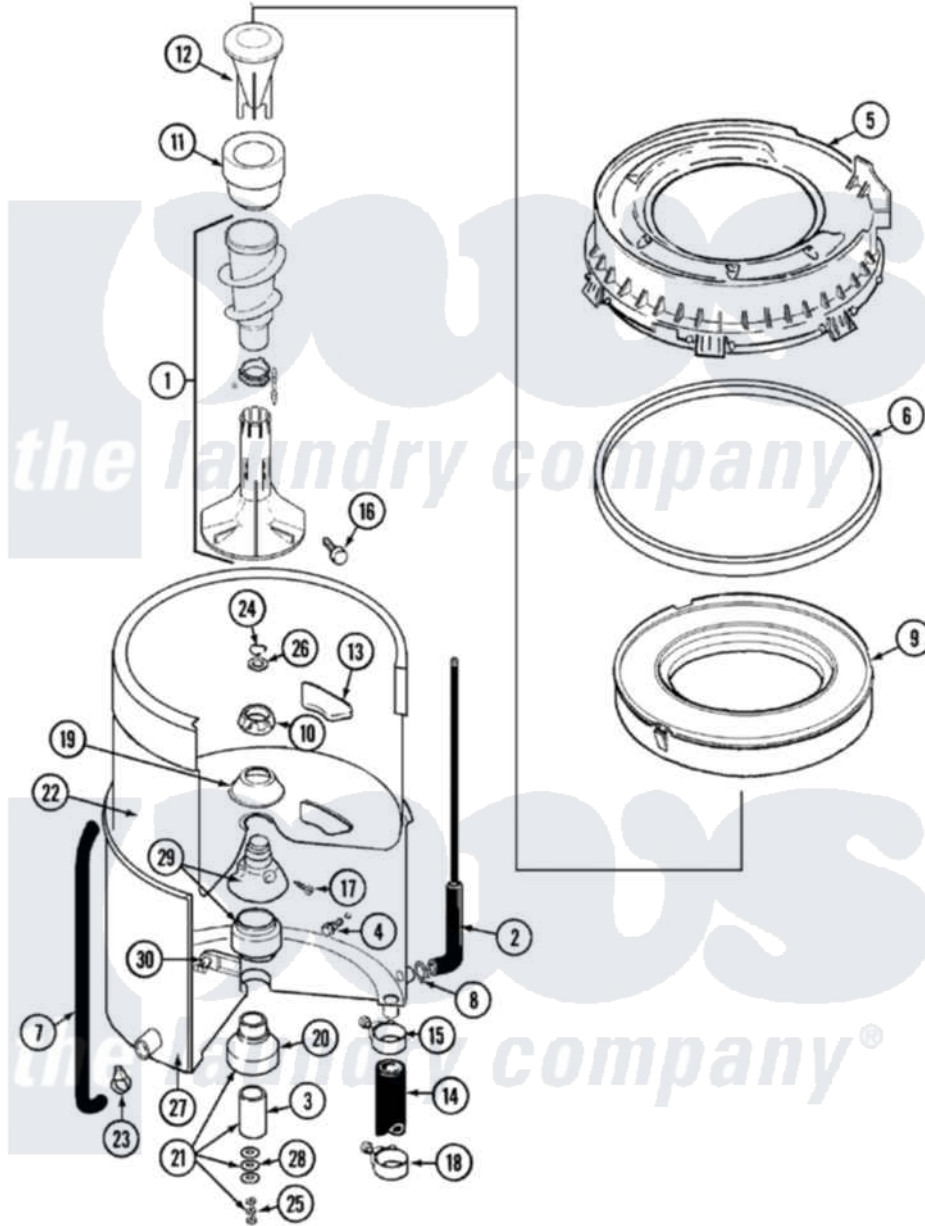

# Maytag LAW9406AAE 07 - TUB (9406)

Maytag [Residential Maytag LAW9406AAE Washer Parts](#) Parts Diagram 07 - TUB (9406)  
 Click on the part number to view part

Item	Original Part Number	Replaced By	Status	Part Description
1	<a href="#">22001821</a>			Agitator Auger And Base Assembly
"	22003436	<a href="#">22001821</a>		Agitator Auger And Base Assembly
2	22001036	<a href="#">22001619</a>		Tube, Water Level Switch
3	<a href="#">211130</a>			Bearing Liner, Tub Bearing
4	200744	<a href="#">W10175939</a>		Bolt
"	205254	<a href="#">W10175938</a>		Bolt
5	<a href="#">22001299</a>			Tub Cover And Gasket Assembly
6	Y22001201	<a href="#">22001007</a>		Gasket, Cover To Tub
7	<a href="#">22001320</a>			Tube, Bleach
8	<a href="#">211641</a>			Clamp, 1-1/16"
9	<a href="#">22001142</a>			Ring, Balance
10	211047	<a href="#">6-2110472</a>		Nut- Clamp
11	22001805	<a href="#">21001905</a>		Dispenser, Fabric
12	22001806	<a href="#">21001905</a>		Dispenser, Fabric

13	<a href="#">207219</a>		Filter, Self-Cleaning
14	<a href="#">213045</a>		Hose, Outer Tub Part Not Used
15	22001640	<a href="#">285655</a>	Clamp, Hose
16	<a href="#">22001819</a>		L0cking Screw And O Ring
17	<a href="#">22001423</a>		Set Screw, Mounting Stem
18	22001640	<a href="#">285655</a>	Clamp, Hose
19	<a href="#">211210</a>		Washer, Clamping Nut
20	200824	<a href="#">6-2040130</a>	Tub Bearin
21	204013	<a href="#">6-2040130</a>	Tub Bearin
22	<a href="#">22001139</a>		Tub, Inner
23	205161	<a href="#">489503</a>	Clamp
24	<a href="#">Y015667</a>		Retaining Ring
25	<a href="#">Y054867</a>		Washer, Lock
26	<a href="#">Y015666</a>		Washer, Retaining -
27	22001114	Not Available	TUB, OUTER (EX. LARGE)
28	<a href="#">211100</a>		Washer, Outer Tub
29	22001648	<a href="#">6-2095720</a>	Mounting S
30	<a href="#">214434</a>		Spout, Deflector