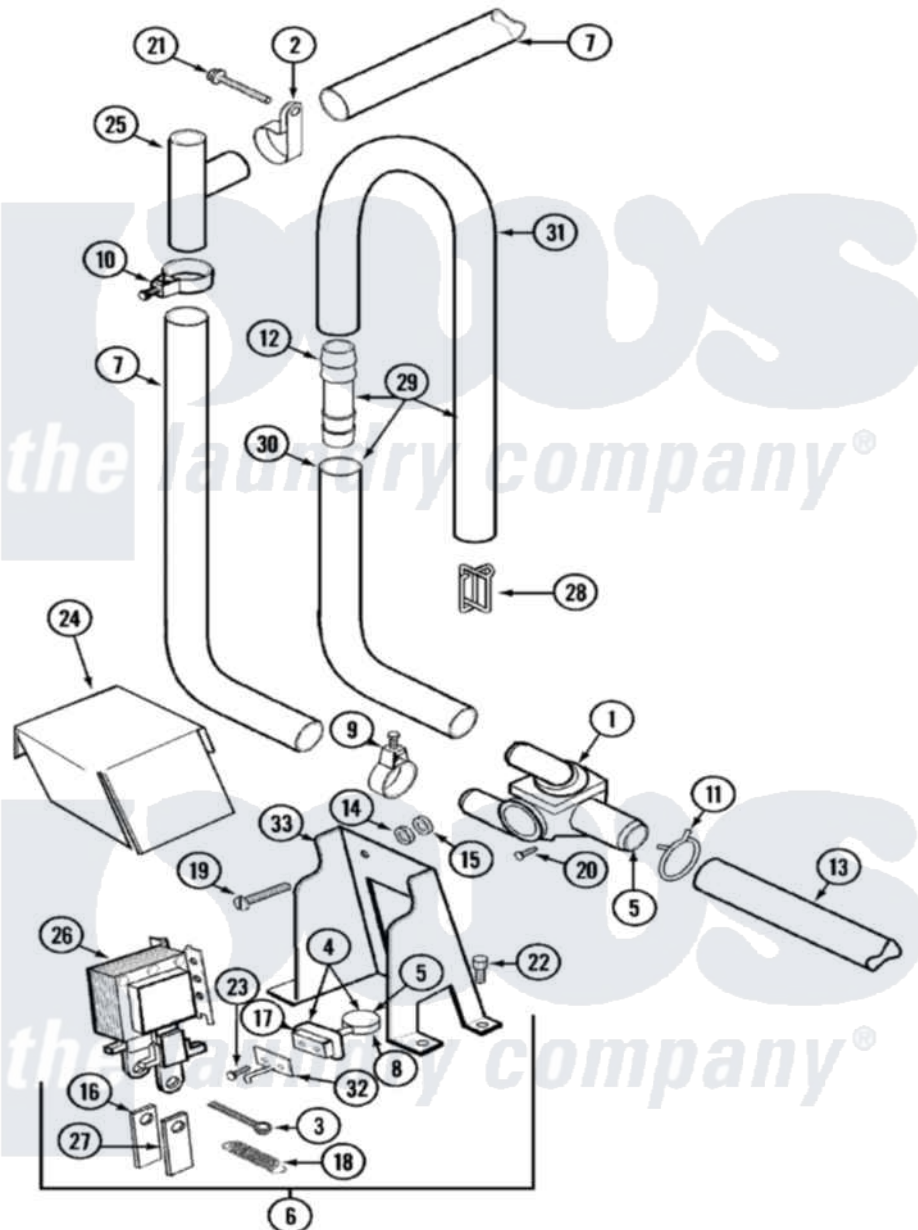

# Maytag LAW9406AAE 08 - WATER SAVER COMPONENTS (9406)

Maytag Residential Maytag LAW9406AAE Washer Parts Parts Diagram 08 - WATER SAVER COMPONENTS (9406)  
 Click on the part number to view part

Item	Original Part Number	Replaced By	Status	Part Description
1	<a href="#">204313</a>			Body For Diverter Valve
2	22001640	<a href="#">285655</a>		Clamp, Hose
3	<a href="#">052366</a>			Cotter Key, 1/8 X 7/8
4	204823	<a href="#">202504</a>		Diverter Value Cover/Flapper
5	<a href="#">202504</a>			Diverter Value Cover/Flapper
6	<a href="#">201168</a>			Diverter Valve
7	211110	<a href="#">22001833</a>		Hose, Drain
8	<a href="#">211083</a>			Flapper
9	200461	<a href="#">285655</a>		Clamp, Hose
10	22001640	<a href="#">285655</a>		Clamp, Hose
11	22001820	<a href="#">285655</a>		Clamp, Hose
12	211111	<a href="#">16272</a>		Connector, Straight
13	<a href="#">211518</a>			Hose
14	052690		Not Available	HEX. NUT, No.10-32
15	Y311426	<a href="#">3400029</a>		Nut, Adapter Plate
16	<a href="#">213855</a>			Pin, Pivot

17	213856	Not Available	RETAINER
18	<a href="#">211085</a>		Return Spring
19	Y054260	<a href="#">67006380</a>	Screw, Center Hinge
20	214332	<a href="#">90767</a>	Screw, 8A X 3/8 HeX Washer Head Tapping
21	Y310842	<a href="#">8182296</a>	Screw, Agitator
22	910091	<a href="#">3370225</a>	Screw
23	911266	Not Available	SCREW, STRAINER TO PUMP
24	211388	Not Available	SHIELD
25	201112	<a href="#">76660</a>	Break-Sphn
26	<a href="#">200806</a>		Solenoid
27	<a href="#">211087</a>		Solenoid Link
28	<a href="#">212056</a>		Strainer
29	<a href="#">200736</a>		Suds Return Hose
30	<a href="#">211171</a>		Suds Return Hose-Lower
31	<a href="#">211170</a>		Suds Hose, Upper
32	<a href="#">200828</a>		Valve Arm Assembly
33	<a href="#">211516</a>		Valve Bracket