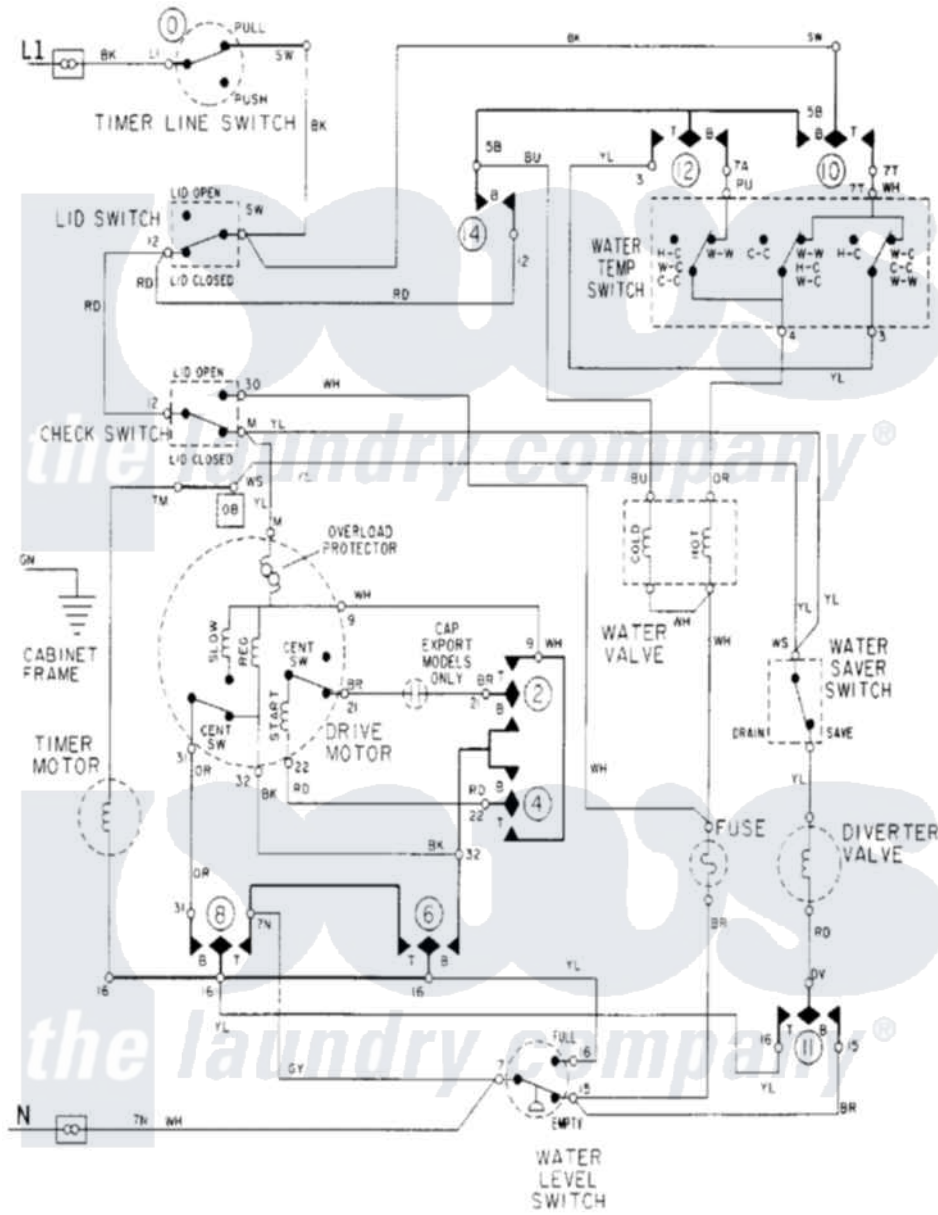

Maytag LAW9406AAE 09 - WIRING INFORMATION

Maytag [Residential Maytag LAW9406AAE Washer Parts](#) Parts Diagram 09 - WIRING INFORMATION
 Click on the part number to view part

Item	Original Part Number	Replaced By	Status	Part Description
NI	15002104		Not Available	WIRING INFORMATION
"	15001928		Not Available	WIRING INFORMATION