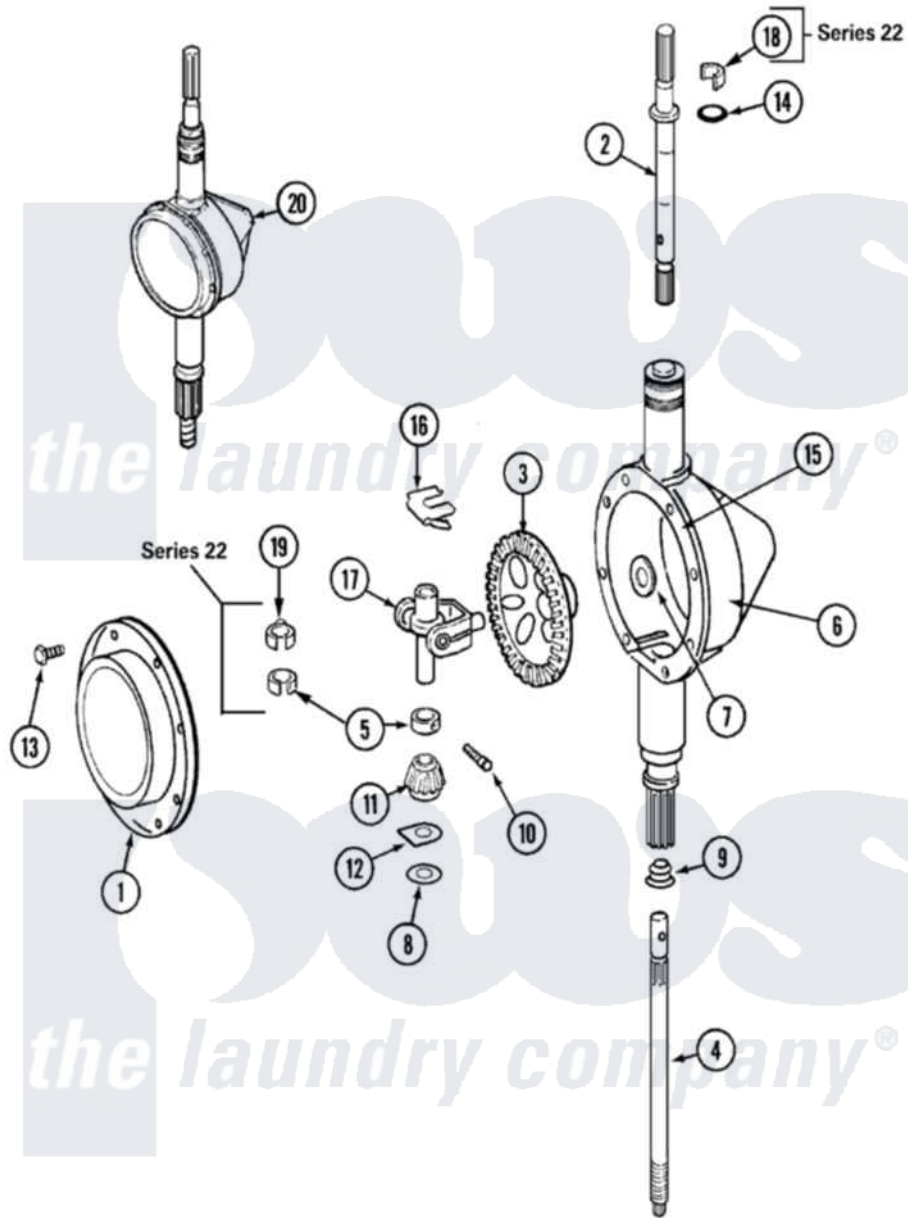

Maytag LAW9406ABE 06 - TRANSMISSION

Maytag [Residential Maytag LAW9406ABE Washer Parts](#) Parts Diagram 06 - TRANSMISSION
 Click on the part number to view part

Item	Original Part Number	Replaced By	Status	Part Description
1	206628			Cover, Transmission
2	22002415	6-2168983		Shaft- Agi
3	206713	6-2067130		Gear- Beve
4	12001450			Ctr Shaft W/Collar Andkeeper- Dp
5	22002353			Collar, Center Shaft
6	22002416	6-2300100		Assembly-
7	215394			Washer, Bevel Gear
8	211483	6-2114830		Washer- SP
9	206602	207843		Lip Seal Repair Kit
10	W10124350		Not Available	NOT REQUIRED PART OR SEE NOTE
"	215401	W10221114		Pinion
11	215401	W10221114		Pinion
12	215395			Plate, Clutch
13	215417		Not Available	SCREW, TRANSMISSION COVER

14	22002417		O-Ring Agitator Shaft
15	Y058700	675652	Adhesive
16	215581		Spring, Agitator Shaft
"	W10124350	Not Available	NOT REQUIRED PART OR SEE NOTE
17	206685	6-2066850	Yoke
18	22002340		Collar, Agitator Shaft
19	22002341		Collar, Lower Plastic Keeper
20	22002126	6-2097750	Trans Dee