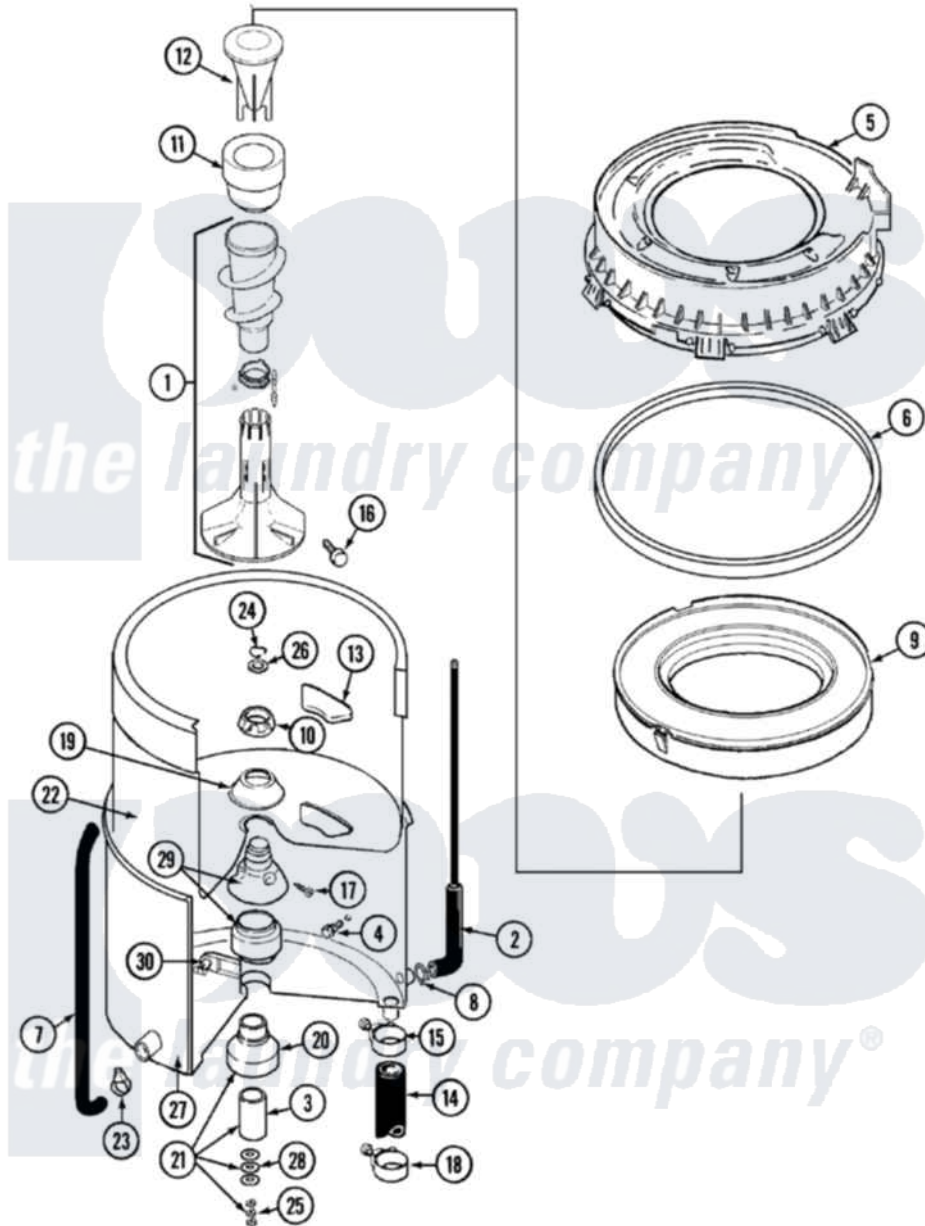

Maytag LAW9406ABE 07 - TUB

Maytag [Residential Maytag LAW9406ABE Washer Parts](#) Parts Diagram 07 - TUB
 Click on the part number to view part

Item	Original Part Number	Replaced By	Status	Part Description
1	22002363		Not Available	AGITATOR ASSY (CANADA AS PACK)
2	22001036	22001619		Tube, Water Level Switch
3	211130			Bearing Liner, Tub Bearing
4	200744	W10175939		Bolt
"	205254	W10175938		Bolt
5	22001299			Tub Cover And Gasket Assembly
6	Y22001201	22001007		Gasket, Cover To Tub
7	22001320			Tube, Bleach
8	211641			Clamp, 1-1/16"
9	22001142			Ring, Balance
10	211047	6-2110472		Nut- Clamp
11	22001805	21001905		Dispenser, Fabric
12	22001806	21001905		Dispenser, Fabric
13	207219			Filter, Self-Cleaning
14	213045			Hose, Outer Tub Part Not

14	213043		Used
15	22001640	285655	Clamp, Hose
16	22001819		L0cking Screw And O Ring
17	22001423		Set Screw, Mounting Stem
18	22001640	285655	Clamp, Hose
19	211210		Washer, Clamping Nut
20	200824	6-2040130	Tub Bearin
21	204013	6-2040130	Tub Bearin
22	22001139		Tub, Inner
23	205161	489503	Clamp
24	Y015667		Retaining Ring
25	Y054867		Washer, Lock
26	Y015666		Washer, Retaining -
27	22001114	Not Available	TUB, OUTER (EX. LARGE)
28	211100		Washer, Outer Tub
29	22001648	6-2095720	Mounting S
30	214434		Spout, Deflector