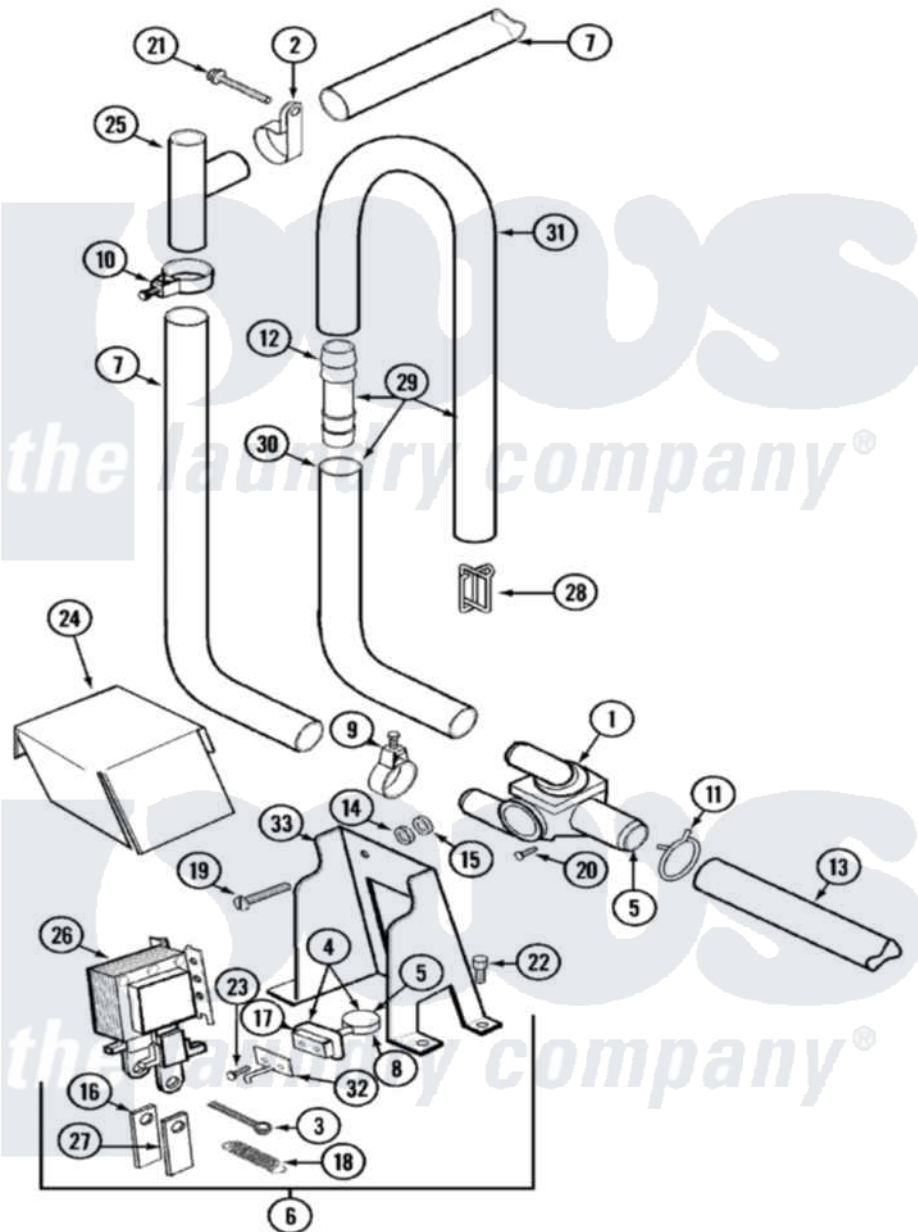

Maytag LAW9406ABE 08 - WATER SAVER COMPONENTS

Maytag [Residential Maytag LAW9406ABE Washer Parts](#) Parts Diagram 08 - WATER SAVER COMPONENTS
 Click on the part number to view part

Item	Original Part Number	Replaced By	Status	Part Description
1	204313			Body For Diverter Valve
2	22001640	285655		Clamp, Hose
3	052366			Cotter Key, 1/8 X 7/8
4	204823	202504		Diverter Value Cover/Flapper
5	202504			Diverter Value Cover/Flapper
6	201168			Diverter Valve
7	211110	22001833		Hose, Drain
8	211083			Flapper
9	200461	285655		Clamp, Hose
10	22001640	285655		Clamp, Hose
11	22001820	285655		Clamp, Hose
12	211111	16272		Connector, Straight
13	211518			Hose
14	052690		Not Available	HEX. NUT, No.10-32
15	Y311426	3400029		Nut, Adapter Plate
16	213855			Pin, Pivot

17	213856	Not Available	RETAINER
18	211085		Return Spring
19	Y054260	67006380	Screw, Center Hinge
20	214332	90767	Screw, 8A X 3/8 HeX Washer Head Tapping
21	Y310842	8182296	Screw, Agitator
22	910091	3370225	Screw
23	911266	Not Available	SCREW, STRAINER TO PUMP
24	211388	Not Available	SHIELD
25	201112	76660	Break-Sphn
26	200806		Solenoid
27	211087		Solenoid Link
28	212056		Strainer
29	200736		Suds Return Hose
30	211171		Suds Return Hose-Lower
31	211170		Suds Hose, Upper
32	200828		Valve Arm Assembly
33	211516		Valve Bracket