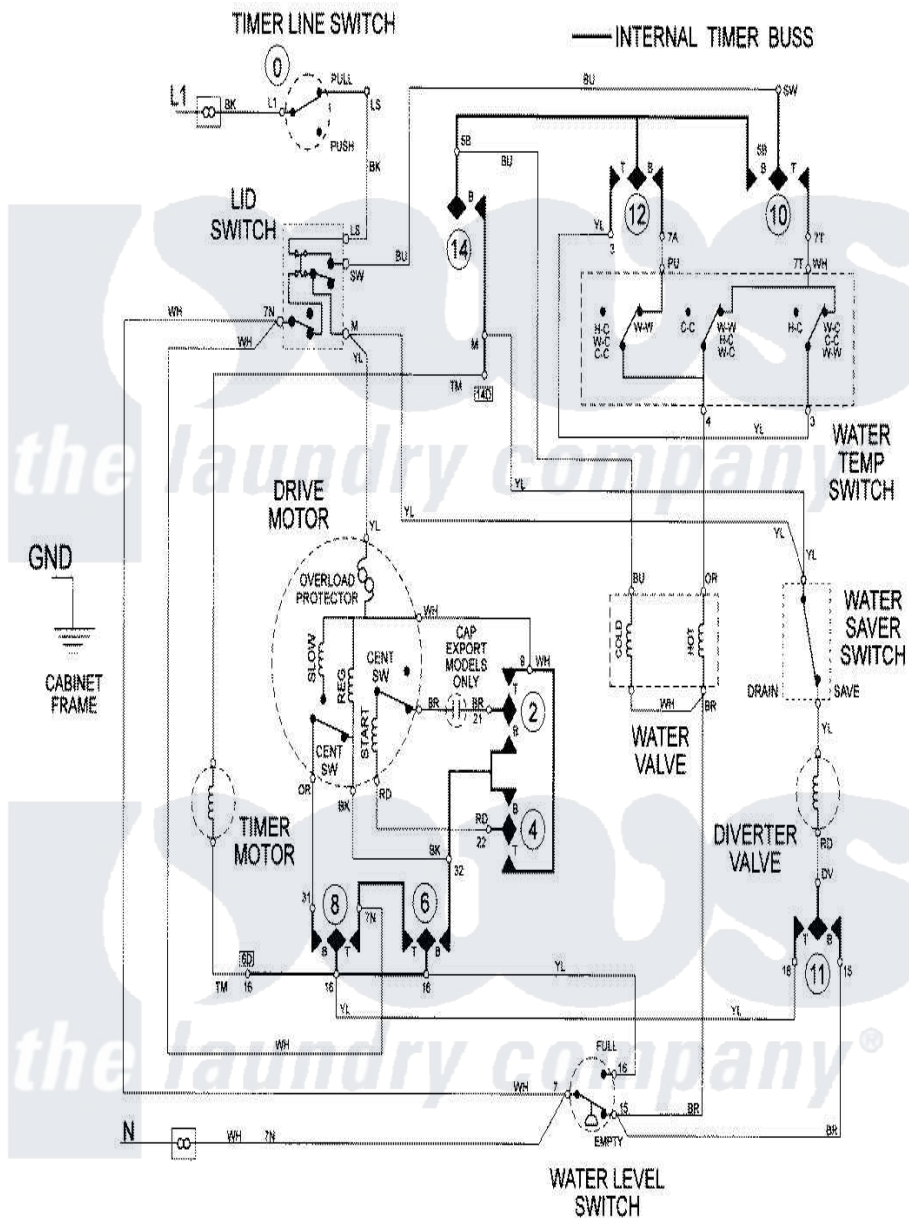

Maytag LAW9406ABE 09 - WIRING INFORMATION

Maytag [Residential Maytag LAW9406ABE Washer Parts](#) Parts Diagram 09 - WIRING INFORMATION

[Click on the part number to view part](#)

Item	Original Part Number	Replaced By	Status	Part Description
NI	15002104		Not Available	WIRING INFORMATION