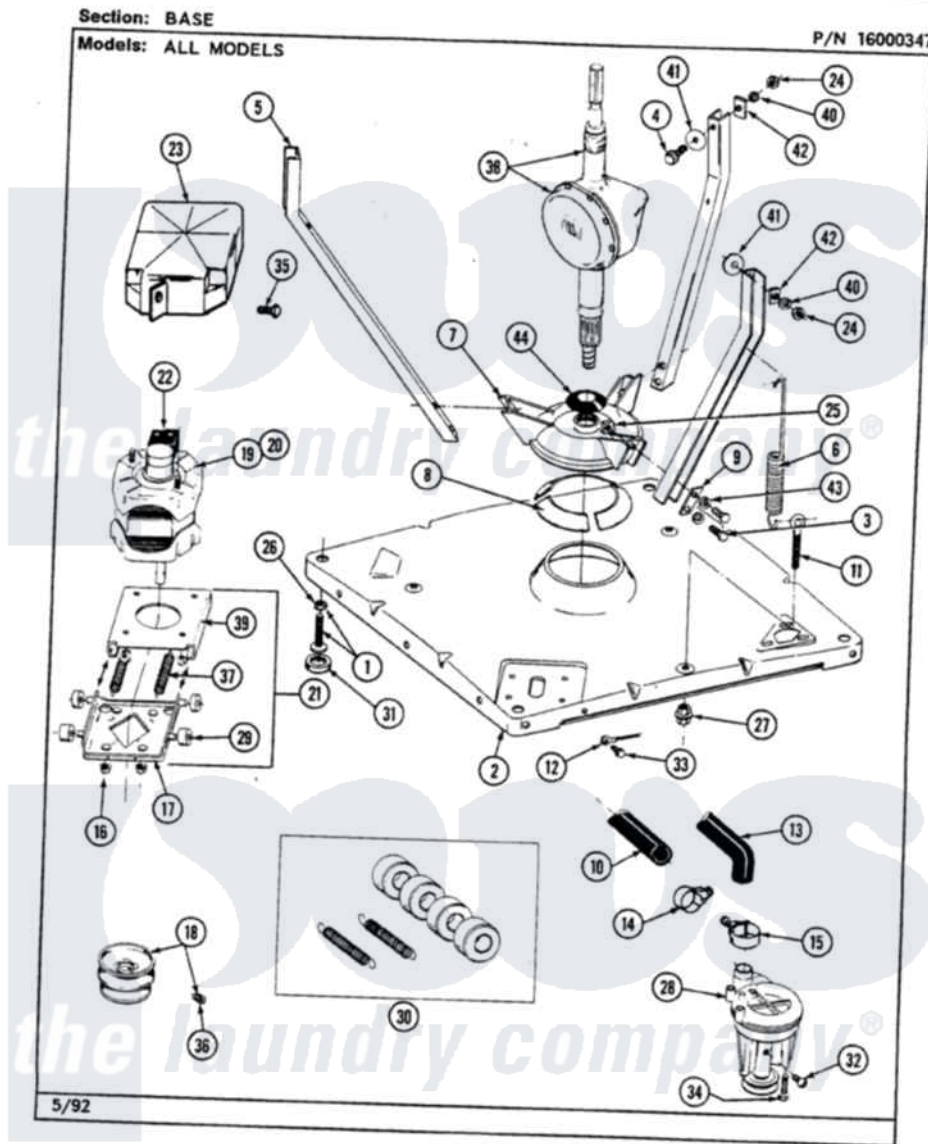

Maytag LAW9700AAL 01 - BASE

44

Maytag [Residential Maytag LAW9700AAL Washer Parts](#) Parts Diagram 01 - BASE
 Click on the part number to view part

Item	Original Part Number	Replaced By	Status	Part Description
1	Y302699	22003428		Leg, Adjustable
2	203274			Base With Damper Pads
3	Y015627			Screw- Hex
4	205254	W10175938		Bolt
"	200744	W10175939		Bolt
5	213053			Brace, Tub Part Not Used
6	213054			Centering Spring - 3 Used
7	203725			Damper W/Bolt And Clip
8	203956			Damper Pad Kit
9	213073			Washer, Double Brace
10	214767	22001448		Hose, Pump
11	213120	216416		Bolt, Eye/Centering Spring
12	204807			Ground Wire, Supp. Plte To Top Cover
13	213045			Hose, Outer Tub Part Not Used
14	200461	285655		Clamp, Hose