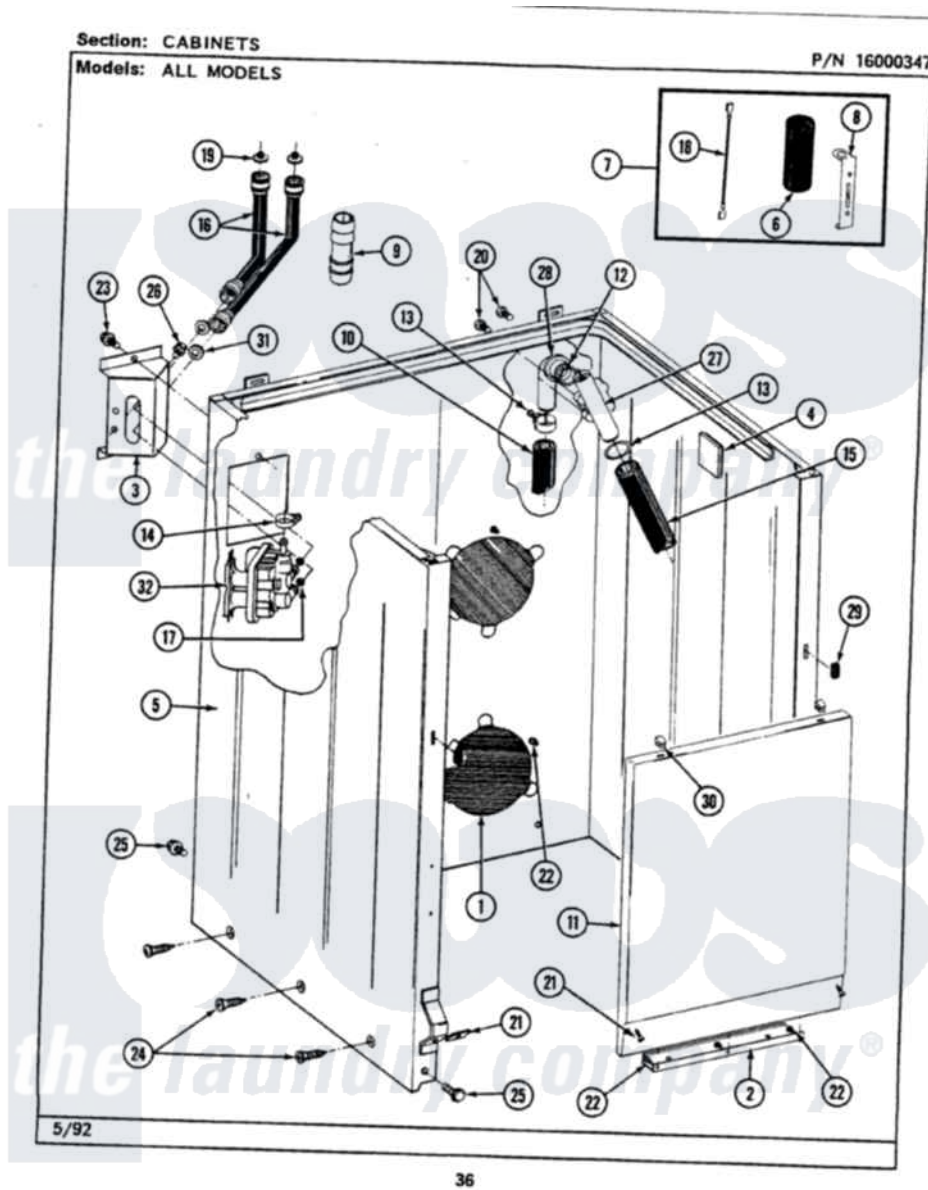

Maytag LAW9700AAL 02 - CABINET

Maytag Residential Maytag LAW9700AAL Washer Parts Parts Diagram 02 - CABINET
Click on the part number to view part

Item	Original Part Number	Replaced By	Status	Part Description
1	211878		Not Available	PLATE, ACCESS
2	213846			Guard, Belt
3	214812	22002361		Bracket, Water Valve
4	215058			Pad, Cabinet Bumper
5	203319L		Not Available	(ALMOND)
6	Y200832			Capacitor
7	206103			Capacitor Kit
8	211149			Clip, Capacitor
9	Y216015			Coupling, Hose
10	Y059149			(7/8" I.D. CARTON OF 50 FT.)
"	216017			Hose, Drain
11	212998L		Not Available	FRONT PANEL-ALMOND
12	214765			Gasket, Siphon Break
13	200908	285655		Clamp, Hose
14	201575			Clamp, Hose
15	214767	22001448		Hose, Pump

16	202860		Inlet Hose Assembly
17	214337	96160	Screen
18	203237		No.17 Wire With Terminal
19	200961	12001413	Strainer And Washer Kit
20	Y014874		Screw, Idler Arm And Sleeve
21	204439		Screw And Fstner Assembly
22	211294	90767	Screw, 8A X 3/8 HeX Washer Head Tapping
23	212276	W10116760	Screw
24	213007		Xfor Cabinet See Cabinet, Back
25	213121	3400111	Screw, 12-14 X 5/8
"	213122	27001200	Screw
26	Y313561		Screw---NA
27	206638		Siphon Break
28	Y216016	W10116738	Elbow
29	214376	22002331	Spacer, Front Panel
30	212982	22001650	Fastener, Spring
31	Y013783		Washer, Inlet Hose
32	205613		Water Valve