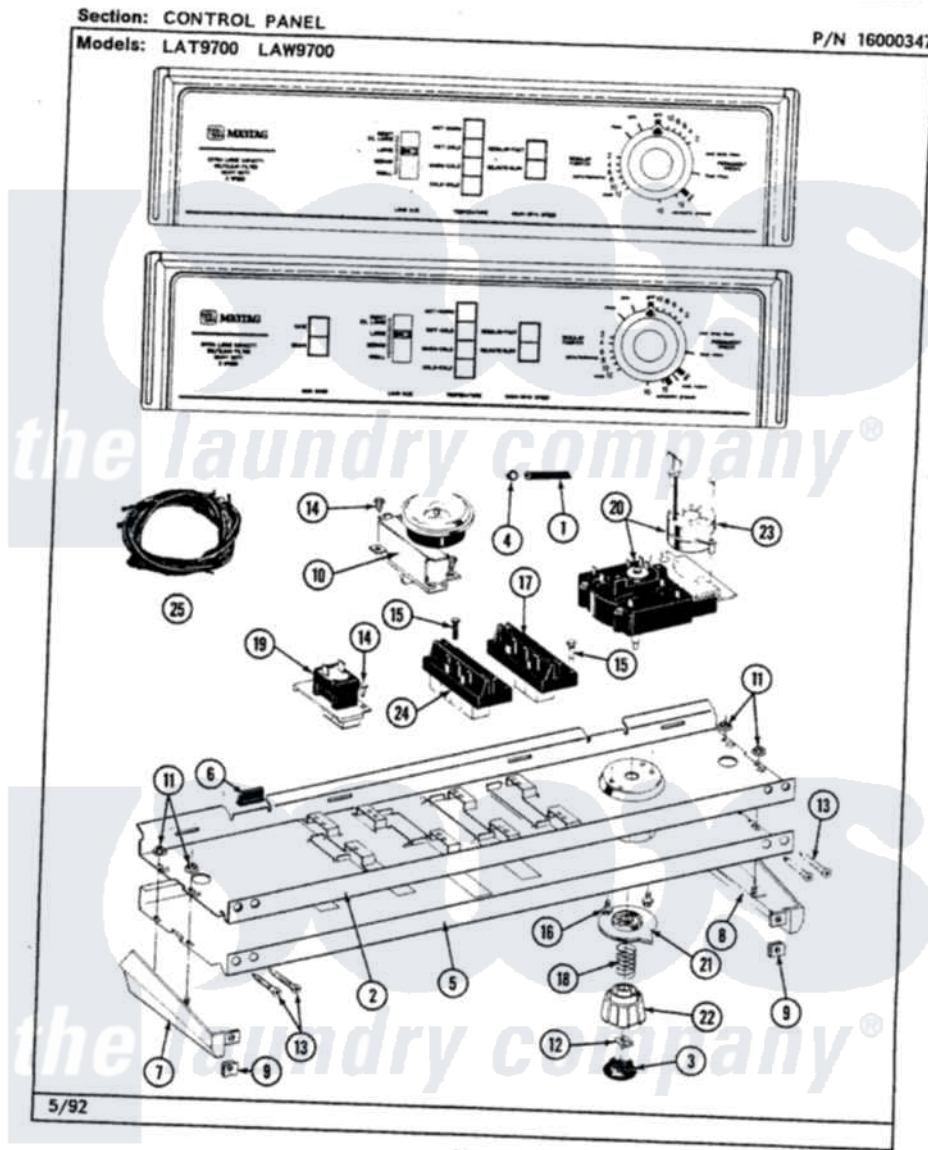

Maytag LAW9700AAL 04 - CONTROL PANEL

28

Maytag [Residential Maytag LAW9700AAL Washer Parts](#) Parts Diagram 04 - CONTROL PANEL
 Click on the part number to view part

| Item | Original Part Number | Replaced By | Status | Part Description |
|------|------------------------|---------------------------|---------------|---|
| 1 | 212942 | 22001619 | | Tube, Water Level Switch |
| 2 | 214809 | | | Back Up Plate |
| 3 | 215821 | | Not Available | CAP, KNOB |
| 4 | 410296 | 596669 | | Clamp, Manifold |
| 5 | 207386 | | Not Available | CONTROL PANEL |
| 6 | 214897 | | | Pad, Control Panel |
| 7 | 207215 | | Not Available | END CAP LH |
| 8 | 207216 | | Not Available | END CAP RH |
| 9 | 214894 | | | Fastener, End Cap |
| 10 | 207360 | | | Infinite Level Press Switch |
| 11 | 214872 | | | Palnut, End Cap Note: Nut, Lamp Holder |
| 12 | 211605 | | | Bezel, Timer Dial |
| 13 | 210932 | | | Screw, No.8 X 9/16 Ctsk Note: Screw, Inlet Duct |
| 14 | 211168 | W10139210 | | Screw, 8-18 X 5/16 |
| 15 | 213117 | 67006908 | | Screw, Ice Rack |

| | | | |
|----|------------------------|--------------------------|-----------------------------------|
| 16 | 213966 | 3400014 | Screw |
| 17 | 207370 | | Speed Control Switch - 2 Butto |
| 18 | 211065 | | Spring, Index Wheel |
| 19 | 207365 | | 2 Button Switch |
| 20 | 207372 | Not Available | TIMER |
| 21 | 215827 | Not Available | TIMER DIAL SKIRT |
| 22 | 215828 | | Knob, Timer |
| 23 | 205033 | 22205033 | Motor- Tim |
| 24 | 207367 | Not Available | TEMP CONTROL SWITCH - 4 BUTTON |
| 25 | 207409 | | Wire Harness |
| " | 207381 | Not Available | WIRE HARNESS |