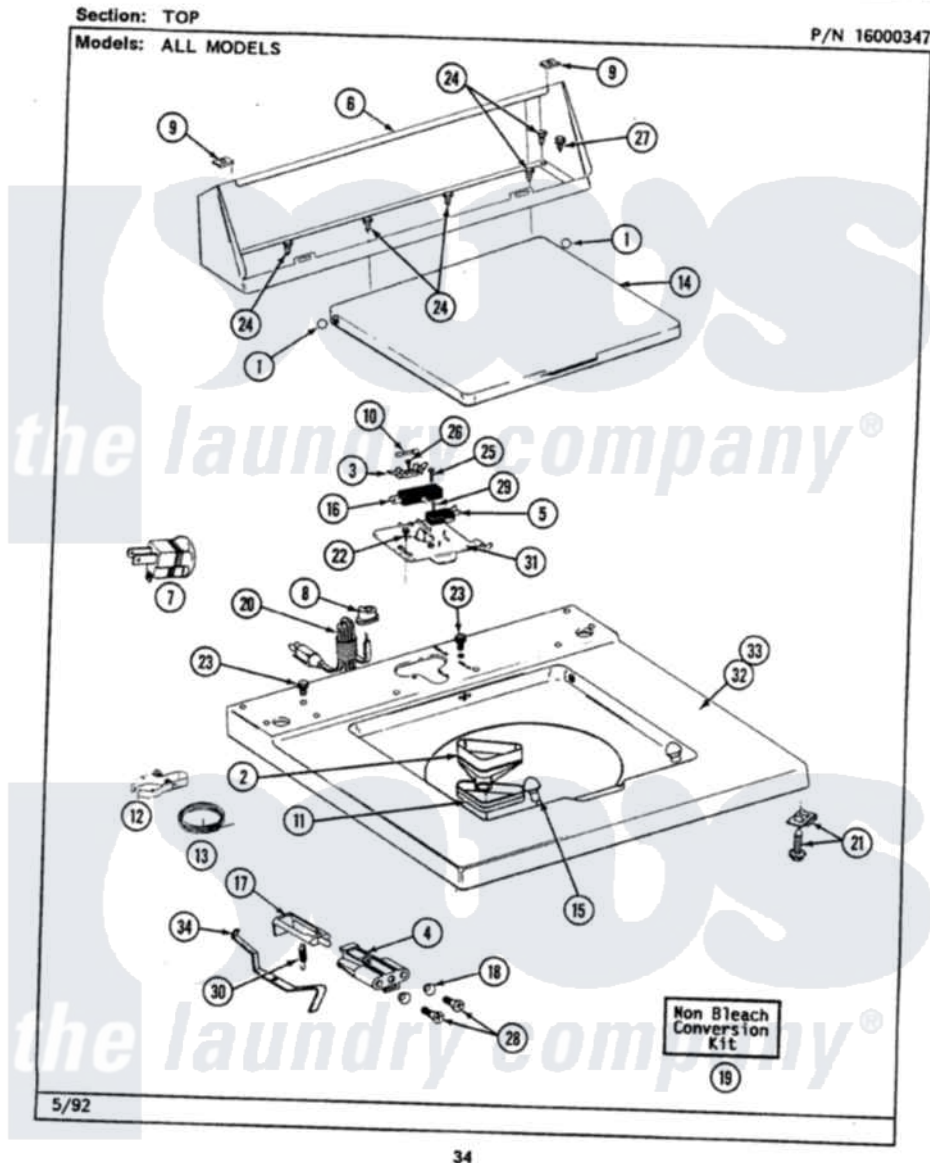

Maytag LAW9700AAL 05 - TOP

Maytag [Residential Maytag LAW9700AAL Washer Parts](#) Parts Diagram 05 - TOP
Click on the part number to view part

Item	Original Part Number	Replaced By	Status	Part Description
1	211726			Hinge, Ball Lid
2	215578			Bleach Inlet Almond
3	207167			Block, Fuse
4	214279	204968		Plunger And Bracket Assembly--W
5	207166			Switch, Check
6	205635L		Not Available	CONSOLE (ALM)
7	Y201808			Converter
8	211881			Grommet, Cord Part Not Used-Gas Models Only
9	215075			Fastener, Control Panel To Console
10	207168	22001682		Switch Assembly, Lid W/4amp Fuse
11	214436			Gasket
12	301548			Clamp, Ground Wire
13	311155			Ground Wire And Clamp
14	216073L		Not Available	(ALMOND)---NA

15	212716		Bumper, Lid
16	205415	279347	Switch-Lid
17	215700		Not Available
18	211500		LID SWITCH PLUNGER
19	205997		Washer, Bracket To Top Cover
20	204590		Non-Bleach Conversion Kit
21	204445		Cord, Power
22	207159	489355	Screw And Fastener Assembly
23	210186	3370225	Screw, 8 X 1/2
24	211294	90767	Screw
25	213501		Screw, 8A X 3/8 HeX Washer Head Tapping
26	215705	Y311711	Screw, No.6-20 X 1-1/8 Inch
27	Y313559		Screw, Fuse Block
28	910182	25-7809	Screw
29	912012	3400409	Screw, No.6-20 1/2 Flthd Torx
30	213720		Screw
31	Y215699	22001678	Spring, Lid Switch
32	207170L		Bracket, Switch And Fuse
34	215704		Top Cover Assembly ALM----NA
			Lever, Unbalance