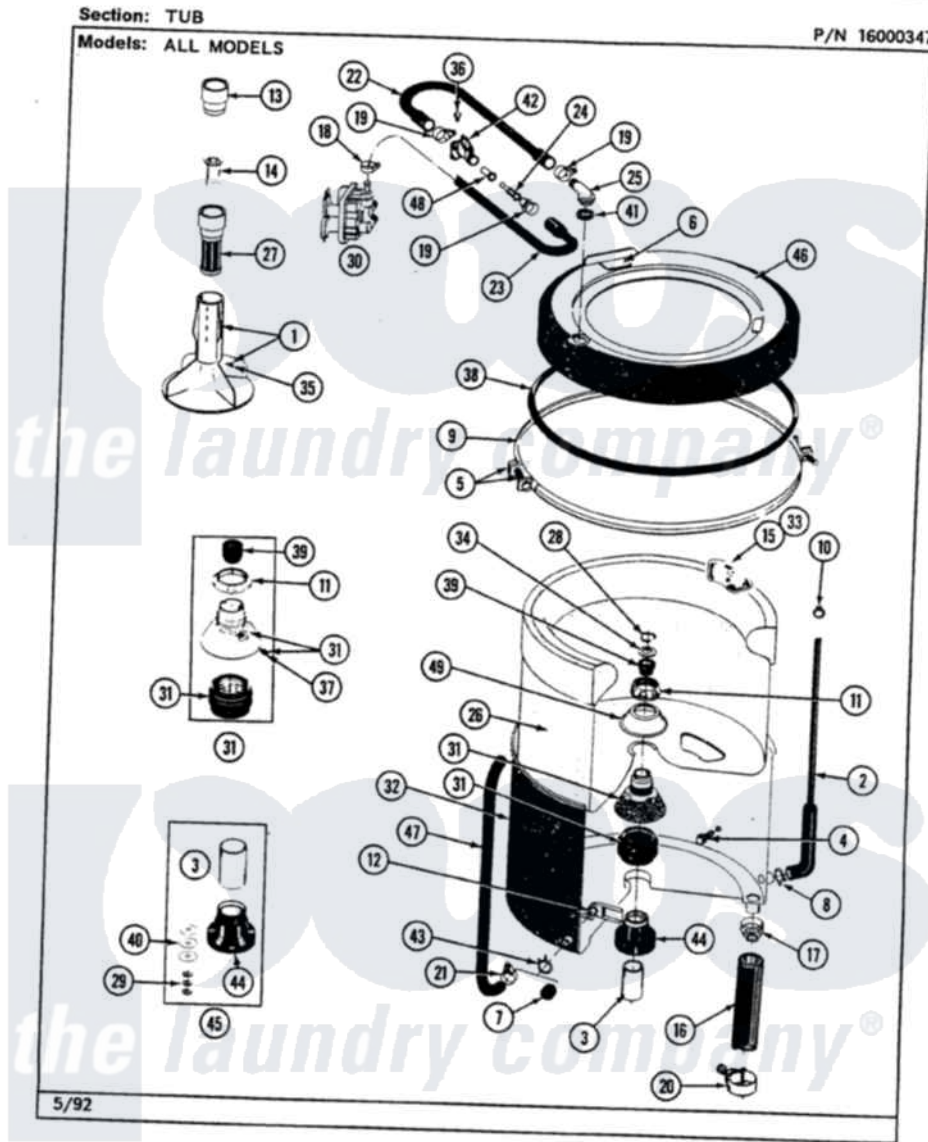

# Maytag LAW9700AAL 07 - TUB

Maytag [Residential Maytag LAW9700AAL Washer Parts](#) Parts Diagram 07 - TUB  
Click on the part number to view part

Item	Original Part Number	Replaced By	Status	Part Description
1	<a href="#">207228</a>			Agitator W/Lock Screw
2	212942	<a href="#">22001619</a>		Tube, Water Level Switch
3	<a href="#">211130</a>			Bearing Liner, Tub Bearing
4	200744	<a href="#">W10175939</a>		Bolt
"	205254	<a href="#">W10175938</a>		Bolt
5	<a href="#">205529</a>			Nut And Bolt Kit For Tub Clamp
6	<a href="#">215232</a>			Bumper, Unbalance
8	<a href="#">211641</a>			Clamp, 1-1/16"
9	<a href="#">200846</a>			Clamp - Tub Cover
10	410296	<a href="#">596669</a>		Clamp, Manifold
11	211047	<a href="#">6-2110472</a>		Nut- Clamp
12	<a href="#">214434</a>			Spout, Deflector
13	<a href="#">215721</a>			Dispensing Cap
14	<a href="#">215733</a>			Dispensing Cup
15	<a href="#">207219</a>			Filter, Self-Cleaning
16	<a href="#">213045</a>			Hose, Outer Tub Part Not Used