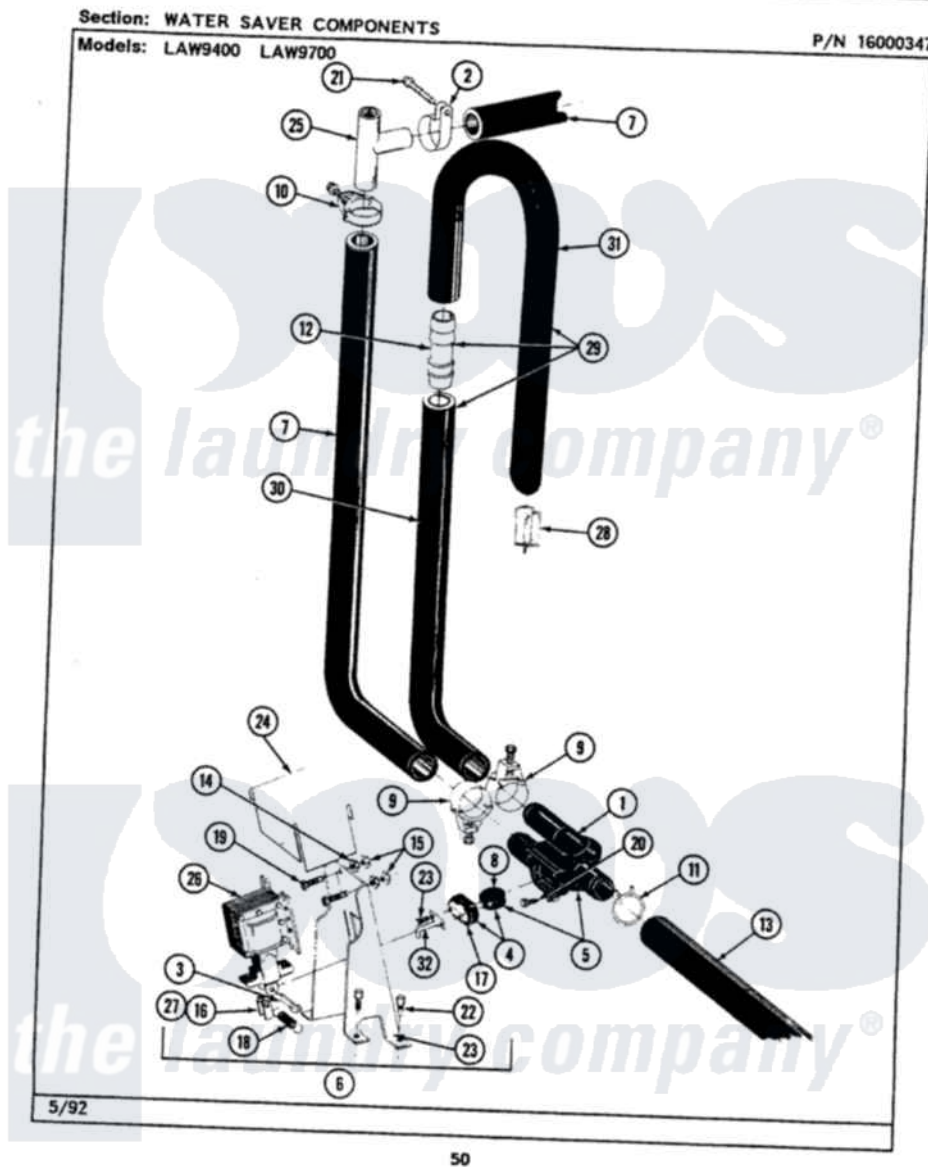

Maytag LAW9700AAL 08 - WATER SAVER COMPONENTS

Maytag Residential Maytag LAW9700AAL Washer Parts Parts Diagram 08 - WATER SAVER COMPONENTS
 Click on the part number to view part

Item	Original Part Number	Replaced By	Status	Part Description
1	204313			Body For Diverter Valve
2	211448			Clamp
3	052366			Cotter Key, 1/8 X 7/8
4	204316			Diaphragm And Arm
5	202504			Diverter Value Cover/Flapper
6	201168			Diverter Valve
7	211704			Hose, Drain
8	211083			Flapper
9	200461	285655		Clamp, Hose
10	200908	285655		Clamp, Hose
11	202574	3367052		Clamp, Hose
12	211111	16272		Connector, Straight
13	211518			Hose
14	052690		Not Available	HEX. NUT, No.10-32
15	Y311426	3400029		Nut, Adapter Plate
16	213855			Pin, Pivot

17	213856	Not Available	RETAINER
18	211085		Return Spring
19	Y054810	67006380	Screw, Center Hinge
20	214332	90767	Screw, 8A X 3/8 HeX Washer Head Tapping
21	Y310842	8182296	Screw, Agitator
22	910091	3370225	Screw
23	911266	Not Available	SCREW, STRAINER TO PUMP
24	211388	Not Available	SHIELD
25	201112	76660	Break-Sphn
26	200806		Solenoid
27	211087		Solenoid Link
28	212056		Strainer
29	200736		Suds Return Hose
30	211171		Suds Return Hose-Lower
31	211170		Suds Hose, Upper
32	200828		Valve Arm Assembly
33	211516		Valve Bracket