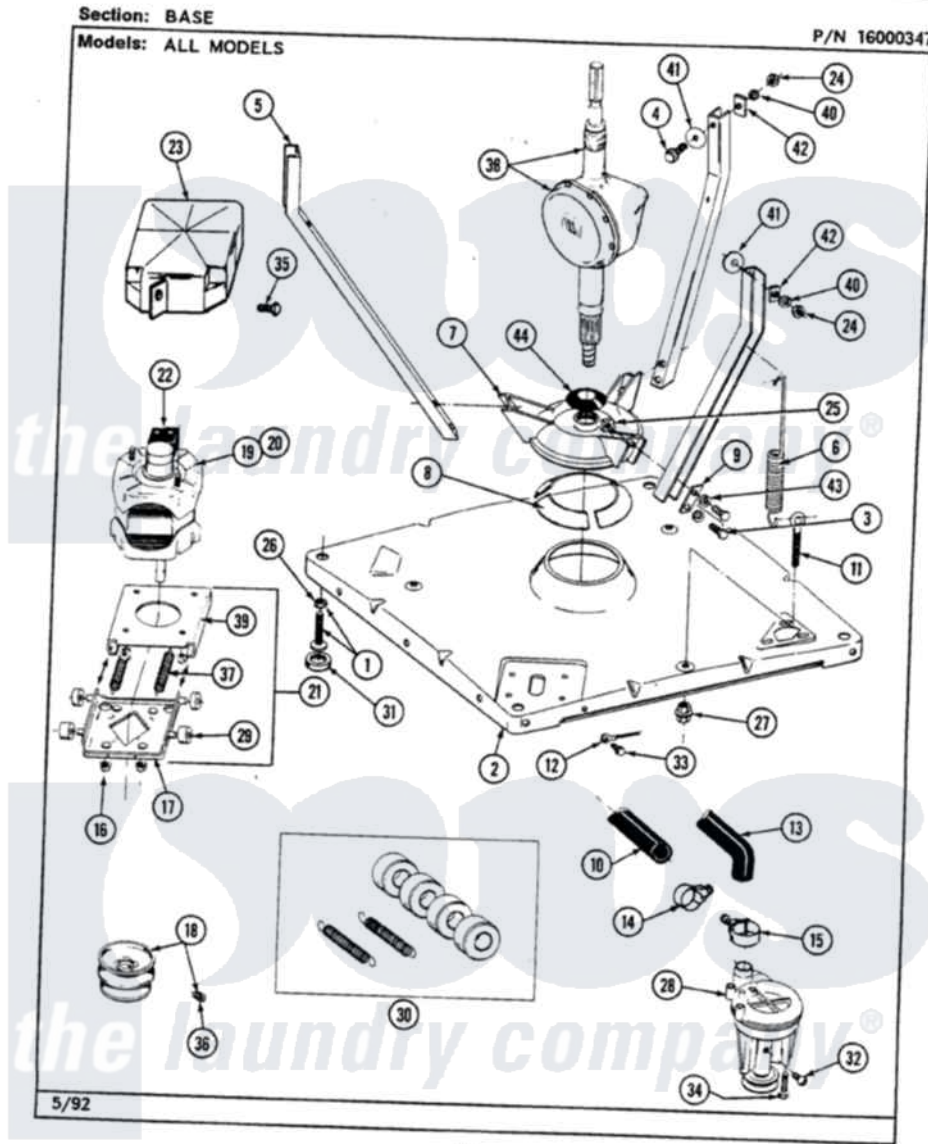

Maytag LAW9700AAW 01 - BASE

44

Maytag [Residential Maytag LAW9700AAW Washer Parts](#) Parts Diagram 01 - BASE
 Click on the part number to view part

Item	Original Part Number	Replaced By	Status	Part Description
1	Y302699	22003428		Leg, Adjustable
2	203274			Base With Damper Pads
3	Y015627			Screw- Hex
4	205254	W10175938		Bolt
"	200744	W10175939		Bolt
5	213053			Brace, Tub Part Not Used
6	213054			Centering Spring - 3 Used
7	203725			Damper W/Bolt And Clip
8	203956			Damper Pad Kit
9	213073			Washer, Double Brace
10	214767	22001448		Hose, Pump
11	213120	216416		Bolt, Eye/Centering Spring
12	204807			Ground Wire, Supp. Plte To Top Cover
13	213045			Hose, Outer Tub Part Not Used
14	200461	285655		Clamp, Hose