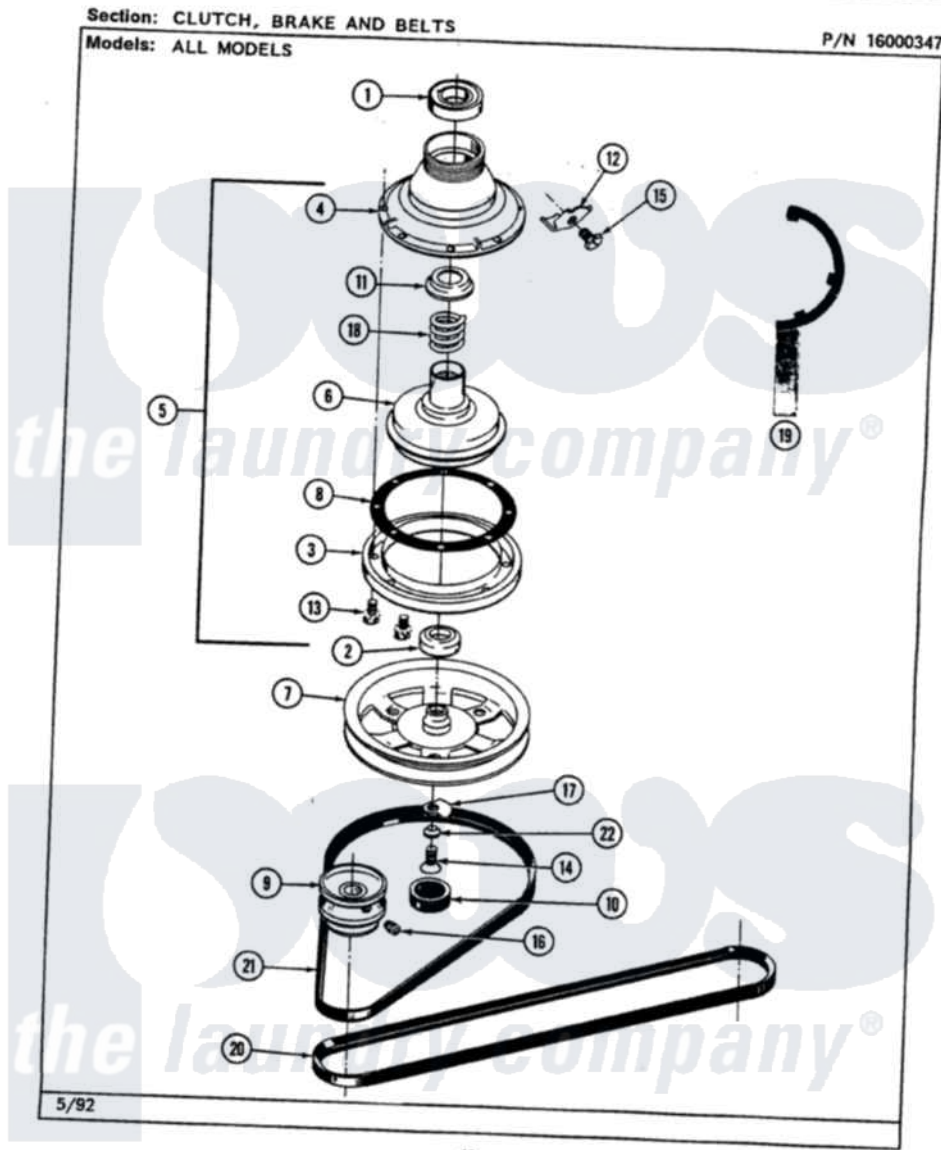

Maytag LAW9700AAW 03 - CLUTCH, BRAKE & BELTS

Maytag [Residential Maytag LAW9700AAW Washer Parts](#) Parts Diagram 03 - CLUTCH, BRAKE & BELTS
 Click on the part number to view part

Item	Original Part Number	Replaced By	Status	Part Description
1	Y200720	22003441		Bearing, Rear
2	200835			Bearing, Brake Rotor
3	211043	6-2011900		Brake Asse
4	211045	6-2011900		Brake Asse
5	201190	6-2011900		Brake Asse
6	201126	6-2011900		Brake Asse
7	211059	6-2301530		Pulley
8	211042	6-2011900		Brake Asse
9	200816	6-2008160		Pulley- MO
10	211038		Not Available	CAP, OIL RETAINER
11	211039	6-2011900		Brake Asse
12	213325			Clip, Retaining
13	211000			SCREW, BRAKE DRUM (HEX HEAD)
14	211375	681582		Screw
15	213326			Bolt, Sems Retaining Clip
16	Y053241			Set Screw, Motor Pulley

17	211089		Lug, Stop Pulley
18	211041	6-2011900	Brake Asse
19	Y038315	038315	Tool
20	211124		Part Not Used
21	211125		V Belt, Drive Pulley
22	211090	22003555	Washer, Stop Lug