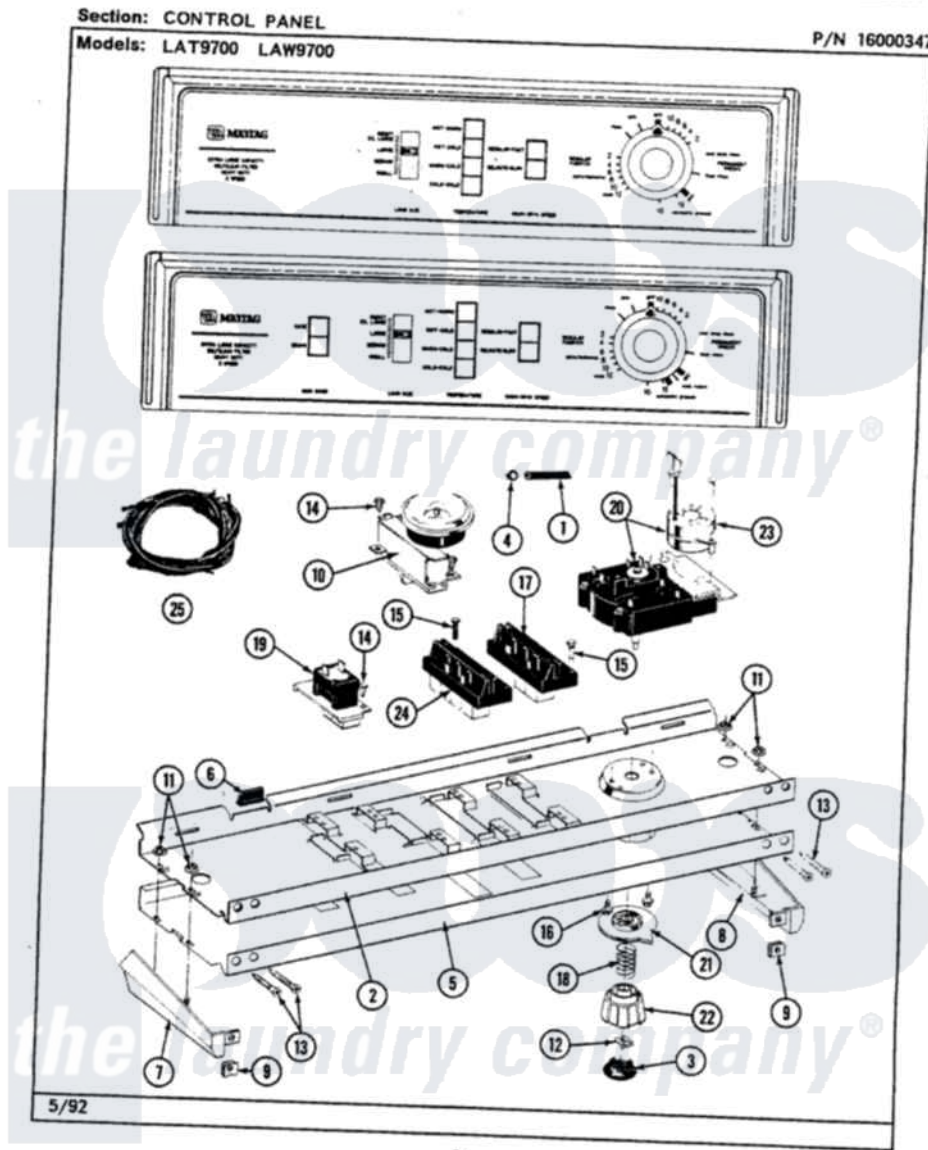

Maytag LAW9700AAW 04 - CONTROL PANEL

28

Maytag Residential Maytag LAW9700AAW Washer Parts Parts Diagram 04 - CONTROL PANEL
 Click on the part number to view part

Item	Original Part Number	Replaced By	Status	Part Description
1	212942	22001619		Tube, Water Level Switch
2	214809			Back Up Plate
3	215821		Not Available	CAP, KNOB
4	410296	596669		Clamp, Manifold
5	207386		Not Available	CONTROL PANEL
6	214897			Pad, Control Panel
7	207215		Not Available	END CAP LH
8	207216		Not Available	END CAP RH
9	214894			Fastener, End Cap
10	207360			Infinite Level Press Switch
11	214872			Palnut, End Cap Note: Nut, Lamp Holder
12	211605			Bezel, Timer Dial
13	210932			Screw, No.8 X 9/16 Ctsk Note: Screw, Inlet Duct
14	211168	W10139210		Screw, 8-18 X 5/16
15	213117	67006908		Screw, Ice Rack

16	213966	3400014	Screw
17	207370		Speed Control Switch - 2 Butto
18	211065		Spring, Index Wheel
19	207365		2 Button Switch
20	207372	Not Available	TIMER
21	215827	Not Available	TIMER DIAL SKIRT
22	215828		Knob, Timer
23	205033	22205033	Motor- Tim
24	207367	Not Available	TEMP CONTROL SWITCH - 4 BUTTON
25	207409		Wire Harness
"	207381	Not Available	WIRE HARNESS