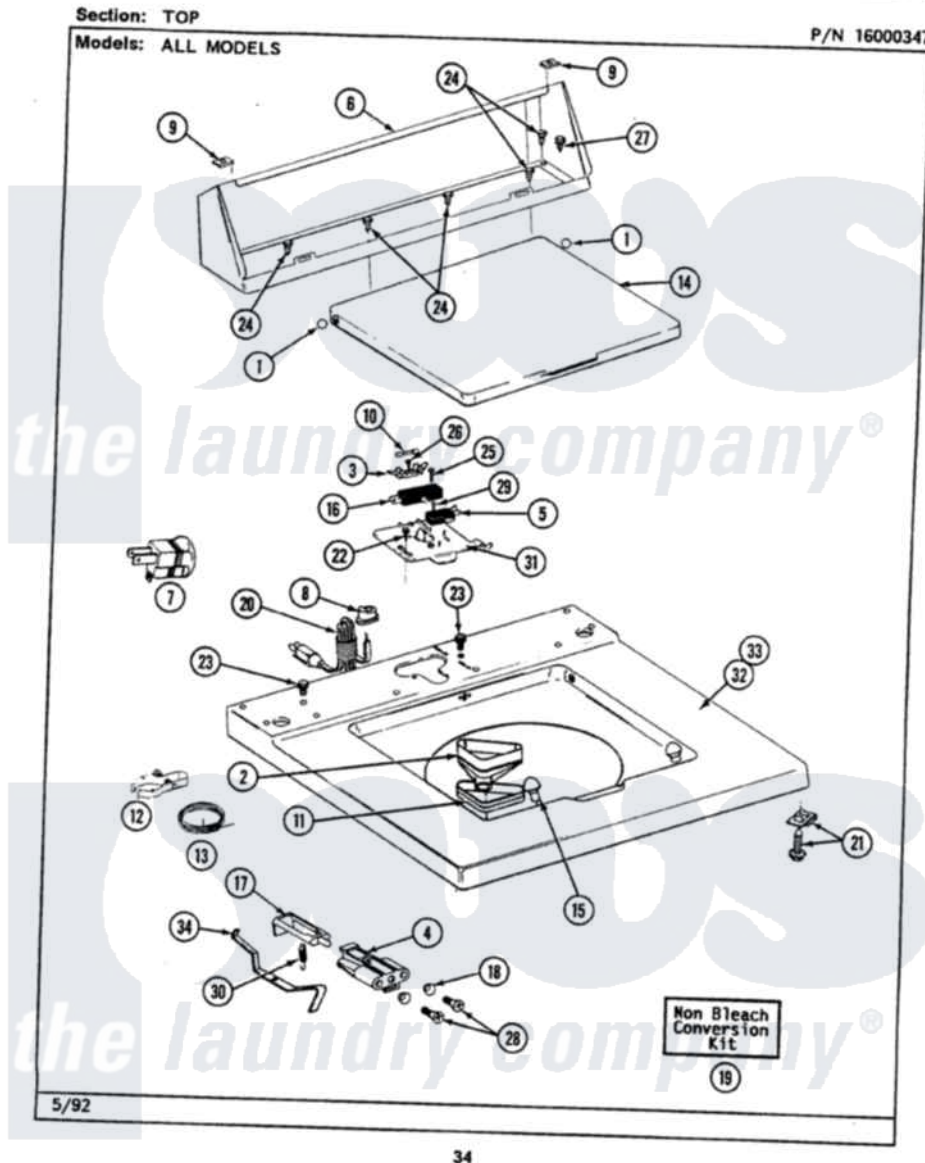

Maytag LAW9700AAW 05 - TOP

Maytag Residential Maytag LAW9700AAW Washer Parts Parts Diagram 05 - TOP
 Click on the part number to view part

Item	Original Part Number	Replaced By	Status	Part Description
1	211726			Hinge, Ball Lid
2	215577			Bleach Inlet White
3	207167			Block, Fuse
4	214279	204968		Plunger And Bracket Assembly--W
5	207166			Switch, Check
6	205635			Console
7	Y201808			Converter
8	211881			Grommet, Cord Part Not Used-Gas Models Only
9	215075			Fastener, Control Panel To Console
10	207168	22001682		Switch Assembly, Lid W/4amp Fuse
11	214436			Gasket
12	301548			Clamp, Ground Wire
13	311155			Ground Wire And Clamp
14	216073			LID (WHITE)

15	212716		Bumper, Lid
16	205415	279347	Switch-Lid
17	215700		Not Available LID SWITCH PLUNGER
18	211500		Washer, Bracket To Top Cover
19	205997		Non-Bleach Conversion Kit
20	204590		Cord, Power
21	204445		Screw And Fastener Assembly
22	207159	489355	Screw, 8 X 1/2
23	210186	3370225	Screw
24	211294	90767	Screw, 8A X 3/8 HeX Washer Head Tapping
25	213501		Screw, No.6-20 X 1-1/8 Inch
26	215705	Y311711	Screw, Fuse Block
27	Y313559		Screw
28	910182	25-7809	Screw, No.6-20 1/2 Flthd Torx
29	912012	3400409	Screw
30	213720		Spring, Lid Switch
31	Y215699	22001678	Bracket, Switch And Fuse
32	207170		Top Cover
34	215704		Lever, Unbalance