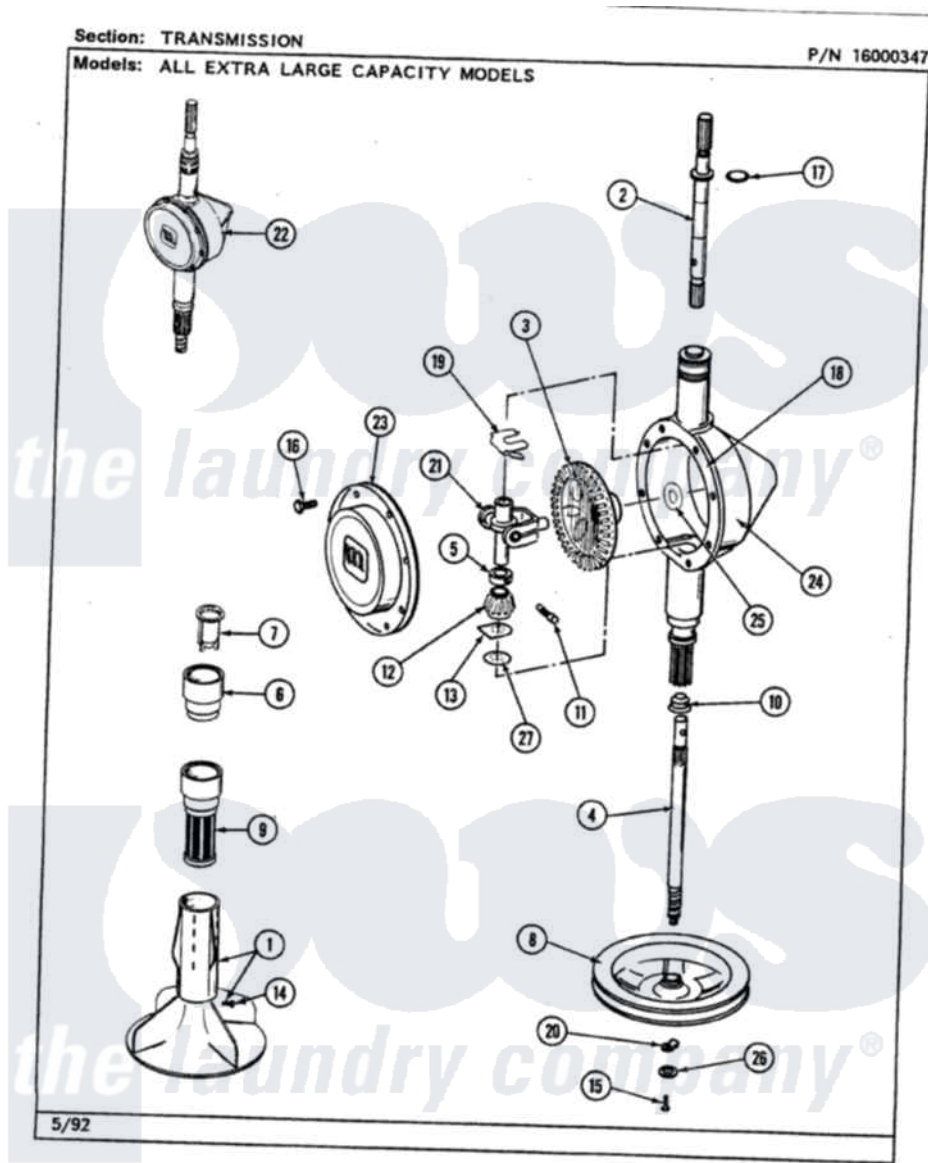

Maytag LAW9700AAW 06 - TRANSMISSION

42

Maytag [Residential Maytag LAW9700AAW Washer Parts](#) Parts Diagram 06 - TRANSMISSION
Click on the part number to view part

Item	Original Part Number	Replaced By	Status	Part Description
1	207228			Agitator W/Lock Screw
2	207153	6-2097820		Kit- Shaft
3	206713	6-2067130		Gear- Beve
4	215410	12001450		Ctr Shaft W/Collar Andkeeper- Dp
5	215415		Not Available	COLLAR, LOWER
6	215721			Dispensing Cap
7	215733			Dispensing Cup
8	211059	6-2301530		Pulley
10	206602	207843		Lip Seal Repair Kit
11	Y206629			Pin, Collar
12	215401	W10221114		Pinion
13	215395			Plate, Clutch
14	206478		Not Available	SCREW & WASHER FOR AGITATOR
15	211375	681582		Screw
16	215417		Not Available	SCREW, TRANSMISSION

17	210690		COVER
18	Y058700	675652	Seal, Rubber
19	215581		Adhesive
20	211089		Spring, Agitator Shaft
21	206685	6-2066850	Lug, Stop Pulley
22	206707	6-2097750	Yoke
23	206628		Trans Dee
24	206624	6-2097750	Cover, Transmission
25	215394		Trans Dee
26	211090	22003555	Washer, Bevel Gear
27	211483	6-2114830	Washer, Stop Lug
			Washer- SP