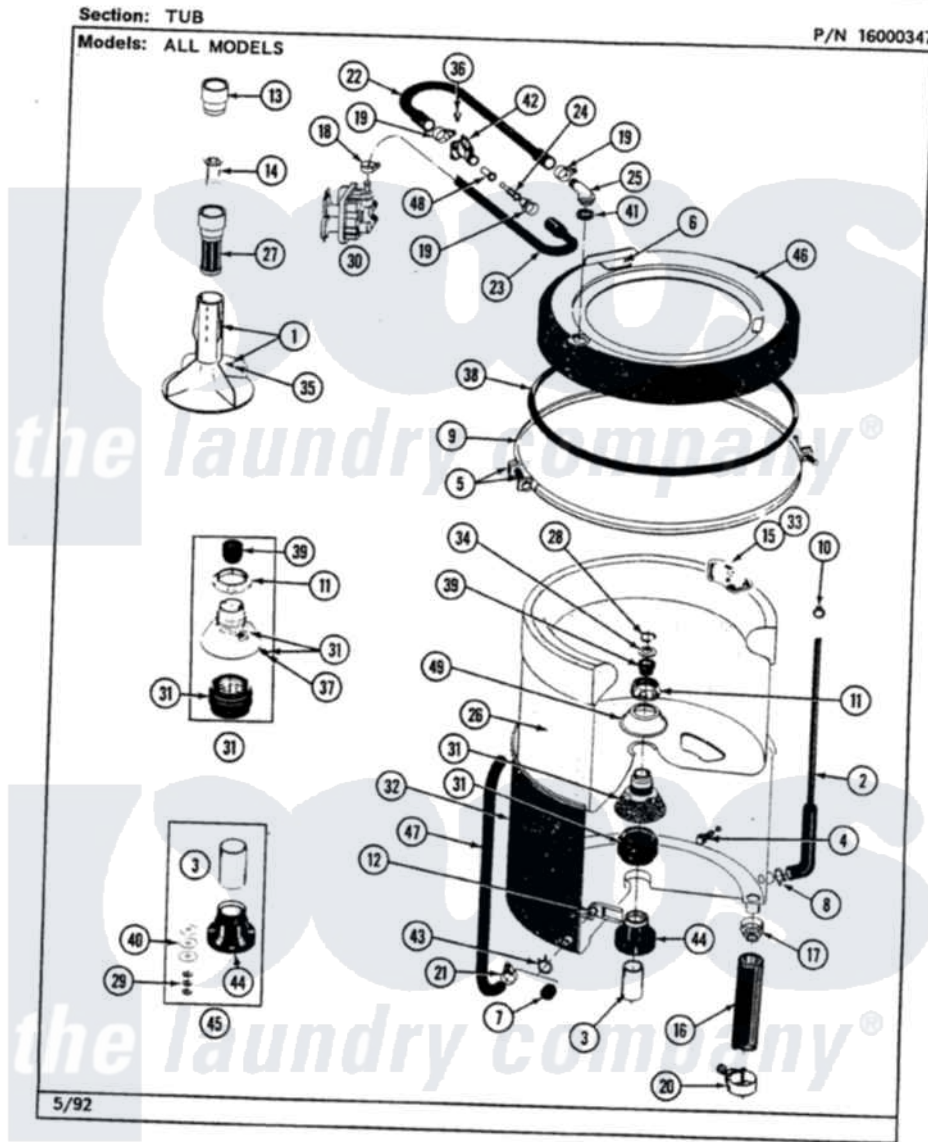

Maytag LAW9700AAW 07 - TUB

Maytag Residential Maytag LAW9700AAW Washer Parts Parts Diagram 07 - TUB

Click on the part number to view part

Item	Original Part Number	Replaced By	Status	Part Description
1	207228			Agitator W/Lock Screw
2	212942	22001619		Tube, Water Level Switch
3	211130			Bearing Liner, Tub Bearing
4	200744	W10175939		Bolt
"	205254	W10175938		Bolt
5	205529			Nut And Bolt Kit For Tub Clam
6	215232			Bumper, Unbalance
8	211641			Clamp, 1-1/16"
9	200846			Clamp - Tub Cover
10	410296	596669		Clamp, Manifold
11	211047	6-2110472		Nut- Clamp
12	214434			Spout, Deflector
13	215721			Dispensing Cap
14	215733			Dispensing Cup
15	207219			Filter, Self-Cleaning
16	213045			Hose, Outer Tub Part Not Used

17	200900	616099	Clamp
18	201575		Clamp, Hose
19	202515	596669	Clamp, Manifold
20	202574	3367052	Clamp, Hose
21	205161	489503	Clamp
22	Y215234		Hose, Injector Fill
23	213013		Hose, Injector
24	213015		Nozzle, Injector
25	215235		Tube, Injector
26	207831	Not Available	TUB, INNER (W/PLUG)
27	207426		Lint Filter Deep
28	Y015667		Retaining Ring
29	Y054867		Washer, Lock
30	205613		Water Valve
31	204012	6-2095720	Mounting S
32	205484		Tub, Outer Part Not Used
33	215980		Plug, Filter Hole
34	Y015666		Washer, Retaining -
35	206478	Not Available	SCREW & WASHER FOR AGITATOR
36	312620		Screw, Sems
37	211618	22001423	Set Screw, Mounting Stem
38	211232		Seal, Tub Cover
39	Y0A4298	6-0A57420	Seal- Agitator
40	211100		Washer, Outer Tub
41	215233		Seal For Injector Tube
42	215447		Sleeve For Injector
43	214739	596669	Clamp, Manifold
44	200824	6-2040130	Tub Bearin
45	204013	6-2040130	Tub Bearin
46	206380	Not Available	COVER, TUB
47	214433		Tube, Inlet Part Not Used
48	213016	216201	Nozzle
49	211210		Washer, Clamping Nut