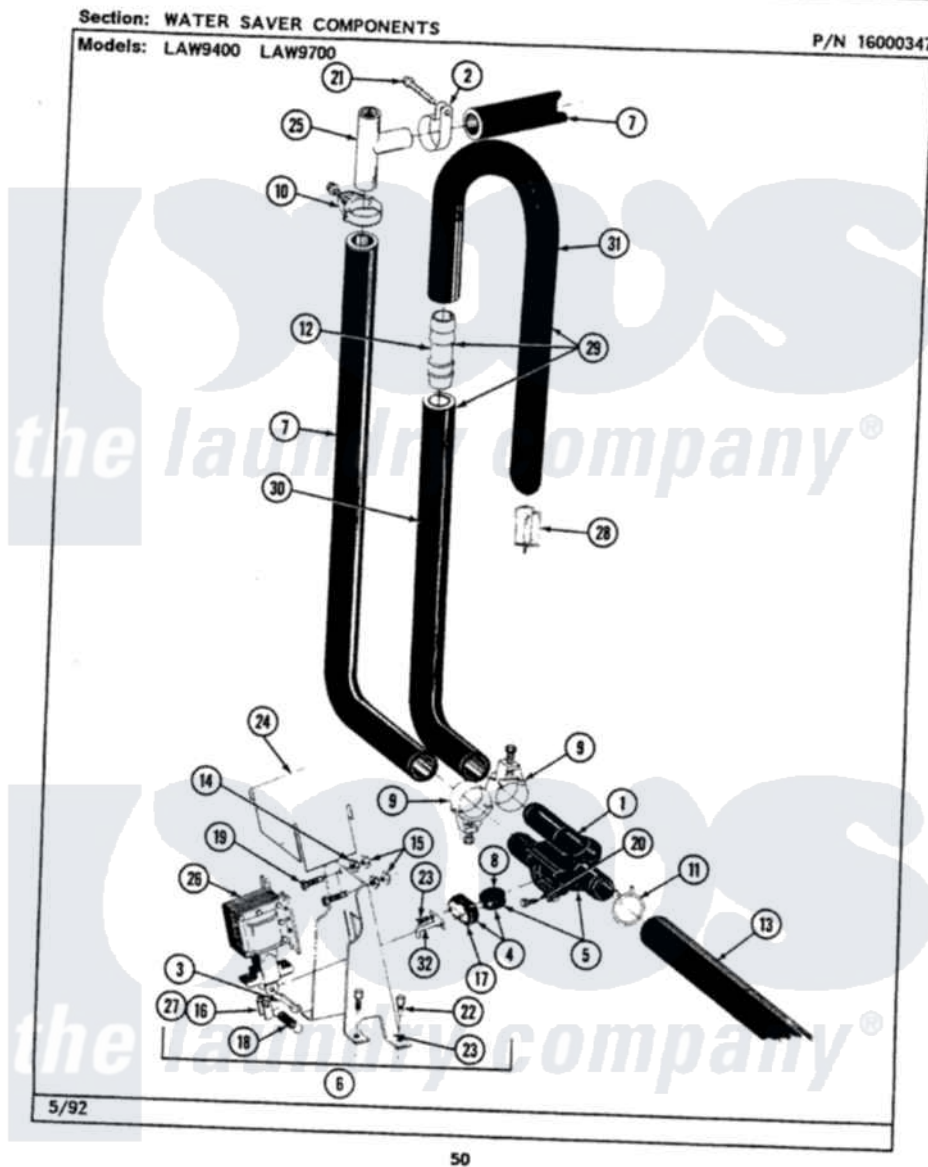

Maytag LAW9700AAW 08 - WATER SAVER COMPONENTS

Maytag Residential Maytag LAW9700AAW Washer Parts Parts Diagram 08 - WATER SAVER COMPONENTS
 Click on the part number to view part

Item	Original Part Number	Replaced By	Status	Part Description
1	204313			Body For Diverter Valve
2	211448			Clamp
3	052366			Cotter Key, 1/8 X 7/8
4	204316			Diaphragm And Arm
5	202504			Diverter Value Cover/Flapper
6	201168			Diverter Valve
7	211704			Hose, Drain
8	211083			Flapper
9	200461	285655		Clamp, Hose
10	200908	285655		Clamp, Hose
11	202574	3367052		Clamp, Hose
12	211111	16272		Connector, Straight
13	211518			Hose
14	052690		Not Available	HEX. NUT, No.10-32
15	Y311426	3400029		Nut, Adapter Plate
16	213855			Pin, Pivot

17	213856	Not Available	RETAINER
18	211085		Return Spring
19	Y054810	67006380	Screw, Center Hinge
20	214332	90767	Screw, 8A X 3/8 HeX Washer Head Tapping
21	Y310842	8182296	Screw, Agitator
22	910091	3370225	Screw
23	911266	Not Available	SCREW, STRAINER TO PUMP
24	211388	Not Available	SHIELD
25	201112	76660	Break-Sphn
26	200806		Solenoid
27	211087		Solenoid Link
28	212056		Strainer
29	200736		Suds Return Hose
30	211171		Suds Return Hose-Lower
31	211170		Suds Hose, Upper
32	200828		Valve Arm Assembly
33	211516		Valve Bracket