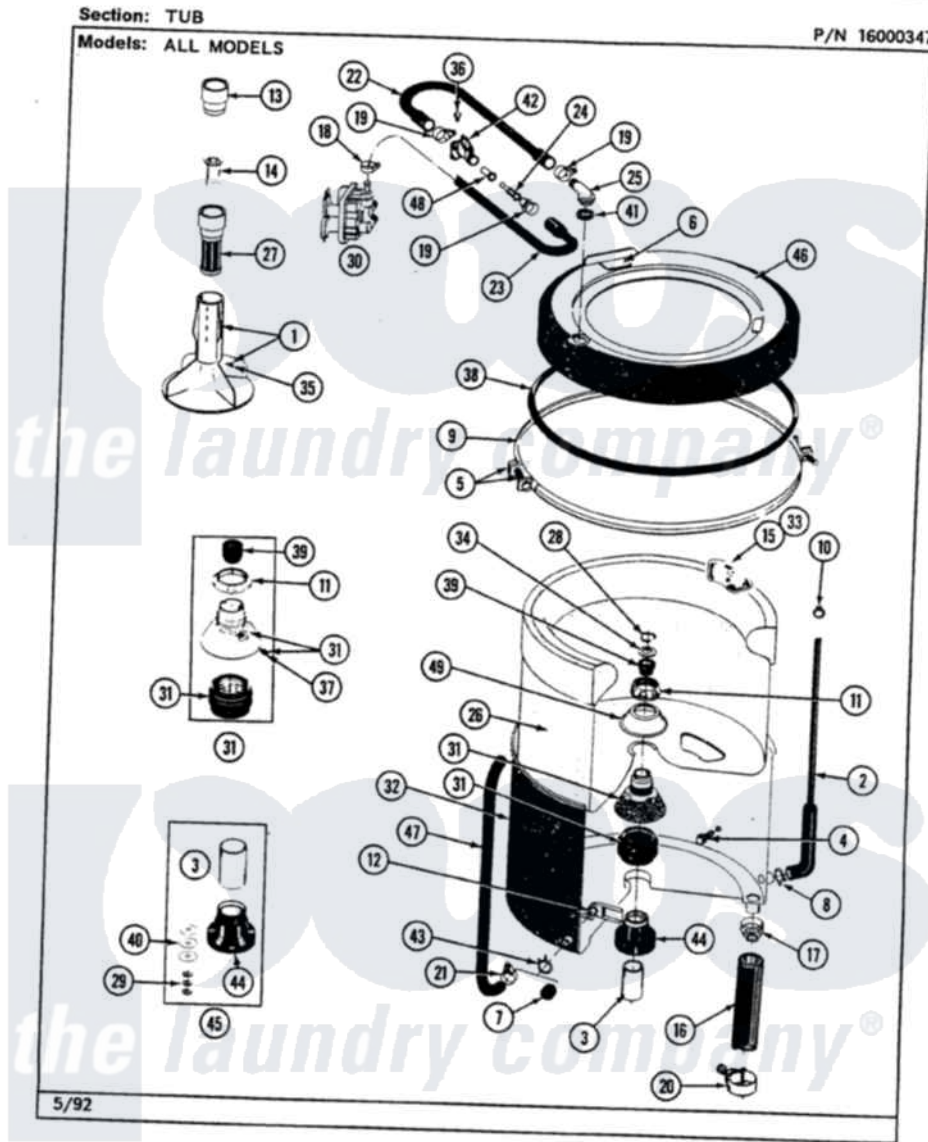

Maytag LAW9700ABL 07 - TUB

38

Maytag [Residential Maytag LAW9700ABL Washer Parts](#) Parts Diagram 07 - TUB
Click on the part number to view part

| Item | Original Part Number | Replaced By | Status | Part Description |
|------|------------------------|---------------------------|--------|-------------------------------|
| 1 | 207228 | | | Agitator W/Lock Screw |
| 2 | 212942 | 22001619 | | Tube, Water Level Switch |
| 3 | 211130 | | | Bearing Liner, Tub Bearing |
| 4 | 200744 | W10175939 | | Bolt |
| " | 205254 | W10175938 | | Bolt |
| 5 | 205529 | | | Nut And Bolt Kit For Tub Clam |
| 6 | 215232 | | | Bumper, Unbalance |
| 8 | 211641 | | | Clamp, 1-1/16" |
| 9 | 200846 | | | Clamp - Tub Cover |
| 10 | 410296 | 596669 | | Clamp, Manifold |
| 11 | 211047 | 6-2110472 | | Nut- Clamp |
| 12 | 214434 | | | Spout, Deflector |
| 13 | 215721 | | | Dispensing Cap |
| 14 | 215733 | | | Dispensing Cup |
| 15 | 207219 | | | Filter, Self-Cleaning |
| 16 | 213045 | | | Hose, Outer Tub Part Not Used |