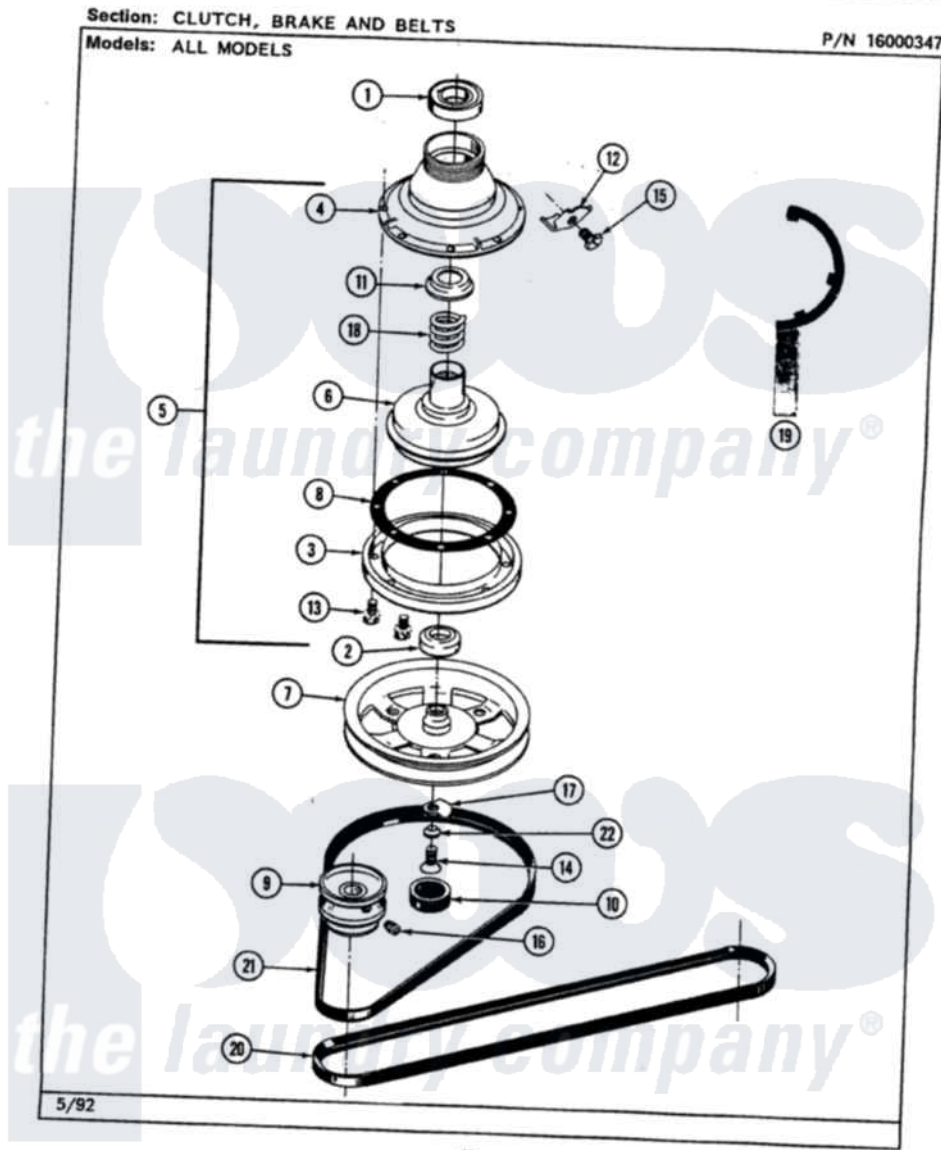

Maytag LAW9700ABW 03 - CLUTCH, BRAKE & BELTS

48

Maytag [Residential Maytag LAW9700ABW Washer Parts](#) Parts Diagram 03 - CLUTCH, BRAKE & BELTS
 Click on the part number to view part

Item	Original Part Number	Replaced By	Status	Part Description
1	Y200720	22003441		Bearing, Rear
2	200835			Bearing, Brake Rotor
3	211043	6-2011900		Brake Asse
4	211045	6-2011900		Brake Asse
5	201190	6-2011900		Brake Asse
6	201126	6-2011900		Brake Asse
7	211059	6-2301530		Pulley
8	211042	6-2011900		Brake Asse
9	200816	6-2008160		Pulley- MO
10	211038		Not Available	CAP, OIL RETAINER
11	211039	6-2011900		Brake Asse
12	213325			Clip, Retaining
13	211000			SCREW, BRAKE DRUM (HEX HEAD)
14	211375	681582		Screw
15	213326			Bolt, Sems Retaining Clip
16	Y053241			Set Screw, Motor Pulley

17	211089		Lug, Stop Pulley
18	211041	6-2011900	Brake Asse
19	Y038315	038315	Tool
20	211124		Part Not Used
21	211125		V Belt, Drive Pulley
22	211090	22003555	Washer, Stop Lug