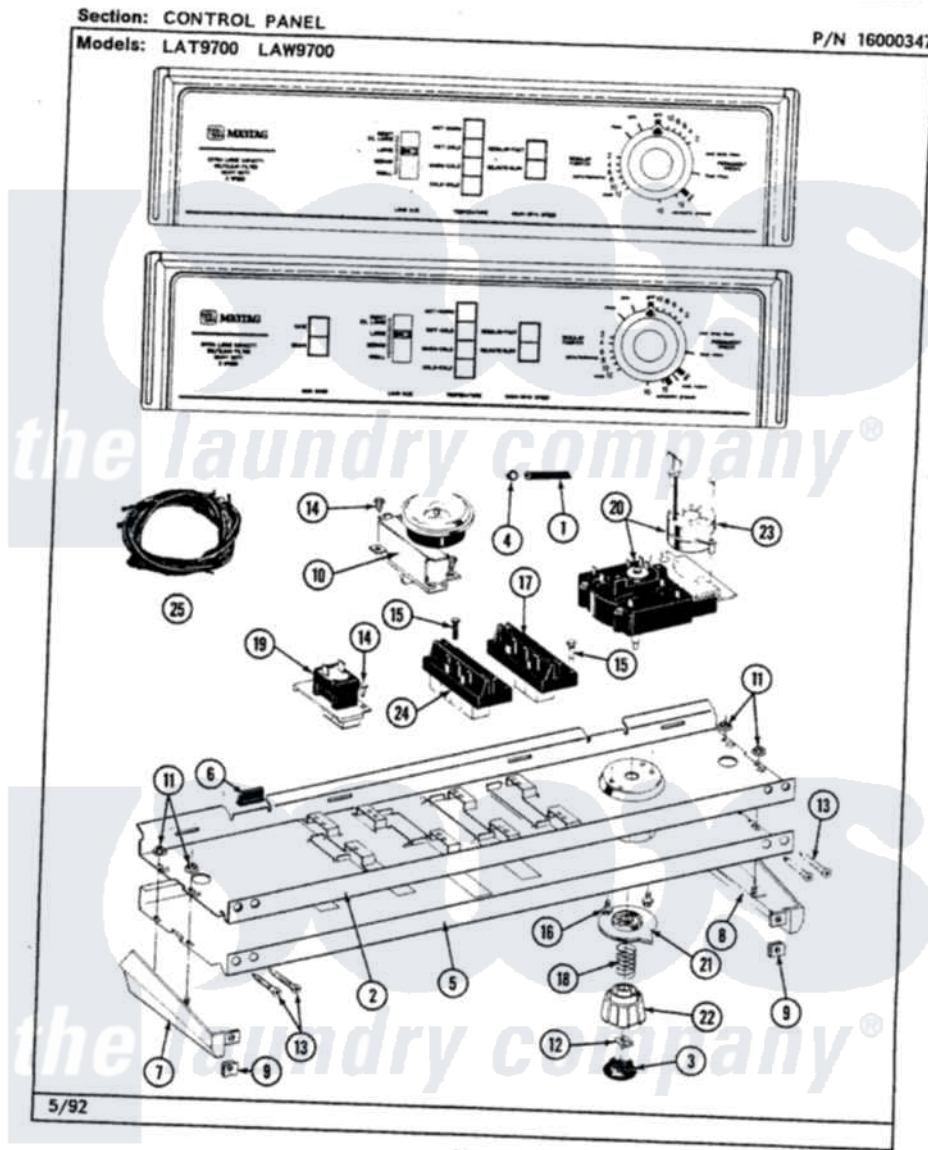

Maytag LAW9700ABW 04 - CONTROL PANEL

28

Maytag Residential Maytag LAW9700ABW Washer Parts Parts Diagram 04 - CONTROL PANEL
 Click on the part number to view part

Item	Original Part Number	Replaced By	Status	Part Description
1	212942	22001619		Tube, Water Level Switch
2	214809			Back Up Plate
3	215821		Not Available	CAP, KNOB
4	410296	596669		Clamp, Manifold
5	207386		Not Available	CONTROL PANEL
6	214897			Pad, Control Panel
7	207215		Not Available	END CAP LH
8	207216		Not Available	END CAP RH
9	214894			Fastener, End Cap
10	207360			Infinite Level Press Switch
11	214872			Palnut, End Cap Note: Nut, Lamp Holder
12	211605			Bezel, Timer Dial
13	210932			Screw, No.8 X 9/16 Ctsk Note: Screw, Inlet Duct
14	211168	W10139210		Screw, 8-18 X 5/16
15	213117	67006908		Screw, Ice Rack

16	213966	3400014	Screw
17	207370		Speed Control Switch - 2 Butto
18	211065		Spring, Index Wheel
19	207365		2 Button Switch
20	207372	Not Available	TIMER
21	215827	Not Available	TIMER DIAL SKIRT
22	215828		Knob, Timer
23	205033	22205033	Motor- Tim
24	207367	Not Available	TEMP CONTROL SWITCH - 4 BUTTON
25	207409		Wire Harness
"	207381	Not Available	WIRE HARNESS