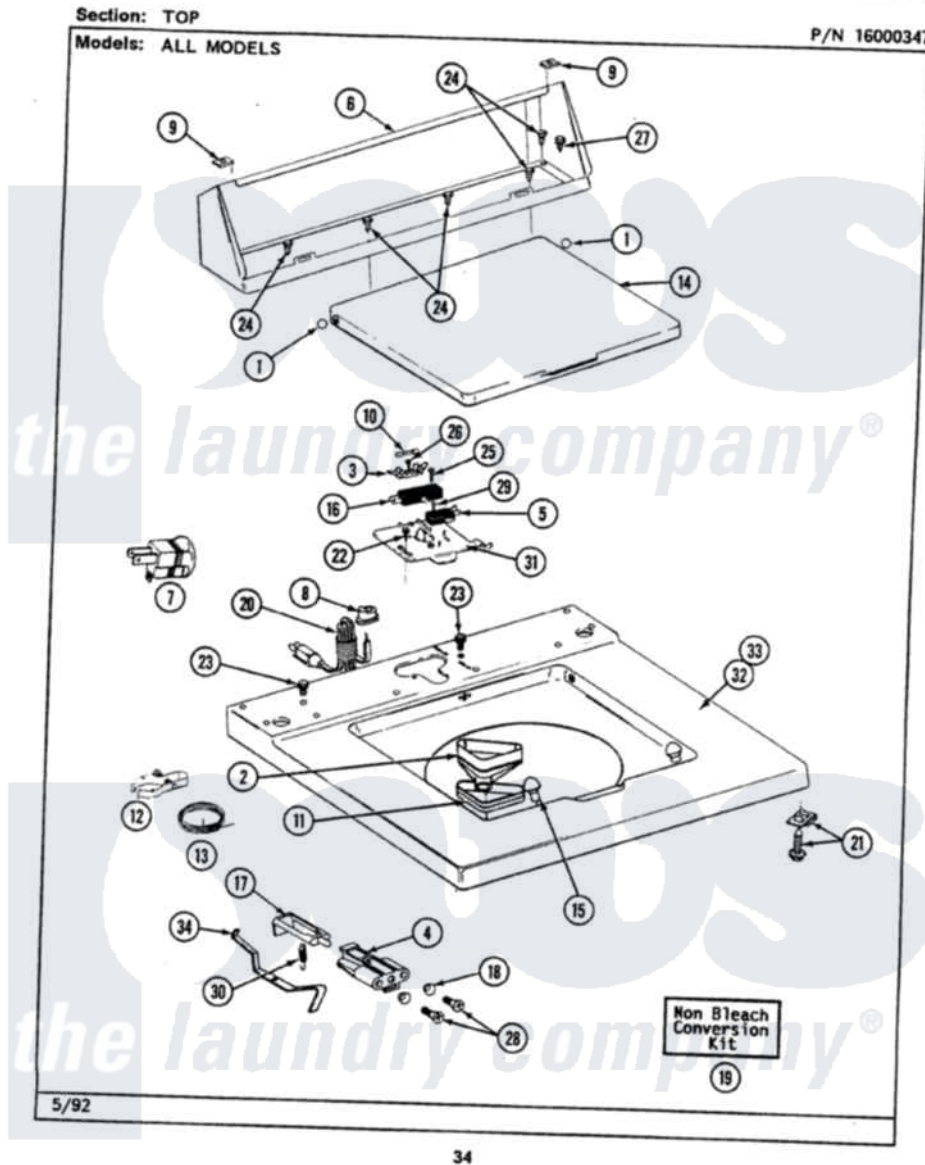

Maytag LAW9700ABW 05 - TOP

Maytag Residential Maytag LAW9700ABW Washer Parts Parts Diagram 05 - TOP
Click on the part number to view part

Item	Original Part Number	Replaced By	Status	Part Description
1	211726			Hinge, Ball Lid
2	215577			Bleach Inlet White
3	207167			Block, Fuse
4	214279	204968		Plunger And Bracket Assembly--W
5	207166			Switch, Check
6	205635			Console
7	Y201808			Converter
8	211881			Grommet, Cord Part Not Used-Gas Models Only
9	215075			Fastener, Control Panel To Console
10	207168	22001682		Switch Assembly, Lid W/4amp Fuse
11	214436			Gasket
12	301548			Clamp, Ground Wire
13	311155			Ground Wire And Clamp
14	216073			LID (WHITE)

15	212716		Bumper, Lid
16	205415	279347	Switch-Lid
17	215700		Not Available
18	211500		LID SWITCH PLUNGER
19	205997		Washer, Bracket To Top Cover
20	204590		Non-Bleach Conversion Kit
21	204445		Cord, Power
22	207159	489355	Screw And Fastener Assembly
23	210186	3370225	Screw, 8 X 1/2
24	211294	90767	Screw
25	213501		Screw, 8A X 3/8 HeX Washer Head Tapping
26	215705	Y311711	Screw, No.6-20 X 1-1/8 Inch
27	Y313559		Screw, Fuse Block
28	910182	25-7809	Screw
29	912012	3400409	Screw, No.6-20 1/2 Flthd Torx
30	213720		Screw
31	Y215699	22001678	Spring, Lid Switch
32	207170		Bracket, Switch And Fuse
34	215704		Top Cover
			Lever, Unbalance