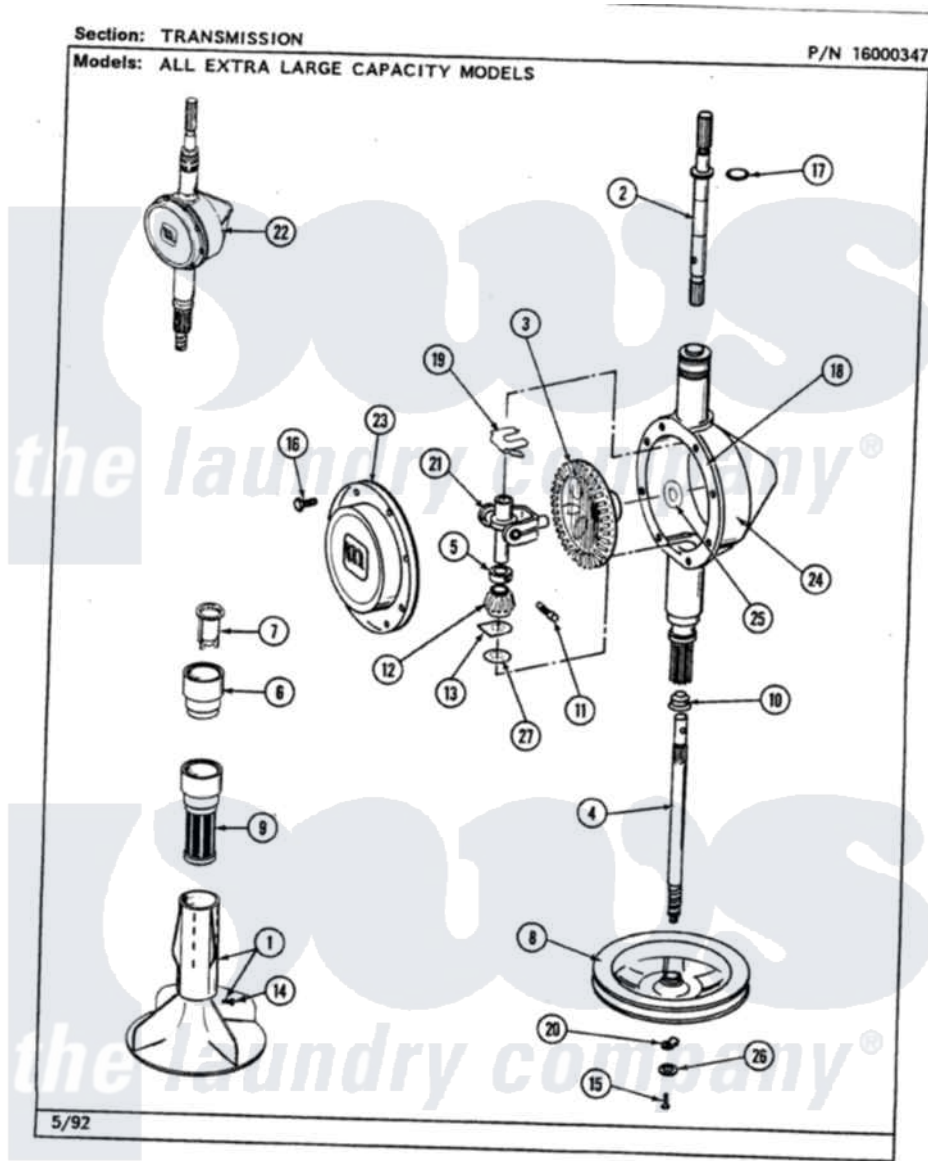

Maytag LAW9700ABW 06 - TRANSMISSION

42

Maytag [Residential Maytag LAW9700ABW Washer Parts](#) Parts Diagram 06 - TRANSMISSION
Click on the part number to view part

Item	Original Part Number	Replaced By	Status	Part Description
1	207228			Agitator W/Lock Screw
2	207153	6-2097820		Kit- Shaft
3	206713	6-2067130		Gear- Beve
4	215410	12001450		Ctr Shaft W/Collar Andkeeper- Dp
5	215415		Not Available	COLLAR, LOWER
6	215721			Dispensing Cap
7	215733			Dispensing Cup
8	211059	6-2301530		Pulley
10	206602	207843		Lip Seal Repair Kit
11	Y206629			Pin, Collar
12	215401	W10221114		Pinion
13	215395			Plate, Clutch
14	206478		Not Available	SCREW & WASHER FOR AGITATOR
15	211375	681582		Screw
16	215417		Not Available	SCREW, TRANSMISSION

17	210690		COVER
18	Y058700	675652	Seal, Rubber
19	215581		Adhesive
20	211089		Spring, Agitator Shaft
21	206685	6-2066850	Lug, Stop Pulley
22	206707	6-2097750	Yoke
23	206628		Trans Dee
24	206624	6-2097750	Cover, Transmission
25	215394		Trans Dee
26	211090	22003555	Washer, Bevel Gear
27	211483	6-2114830	Washer, Stop Lug
			Washer- SP