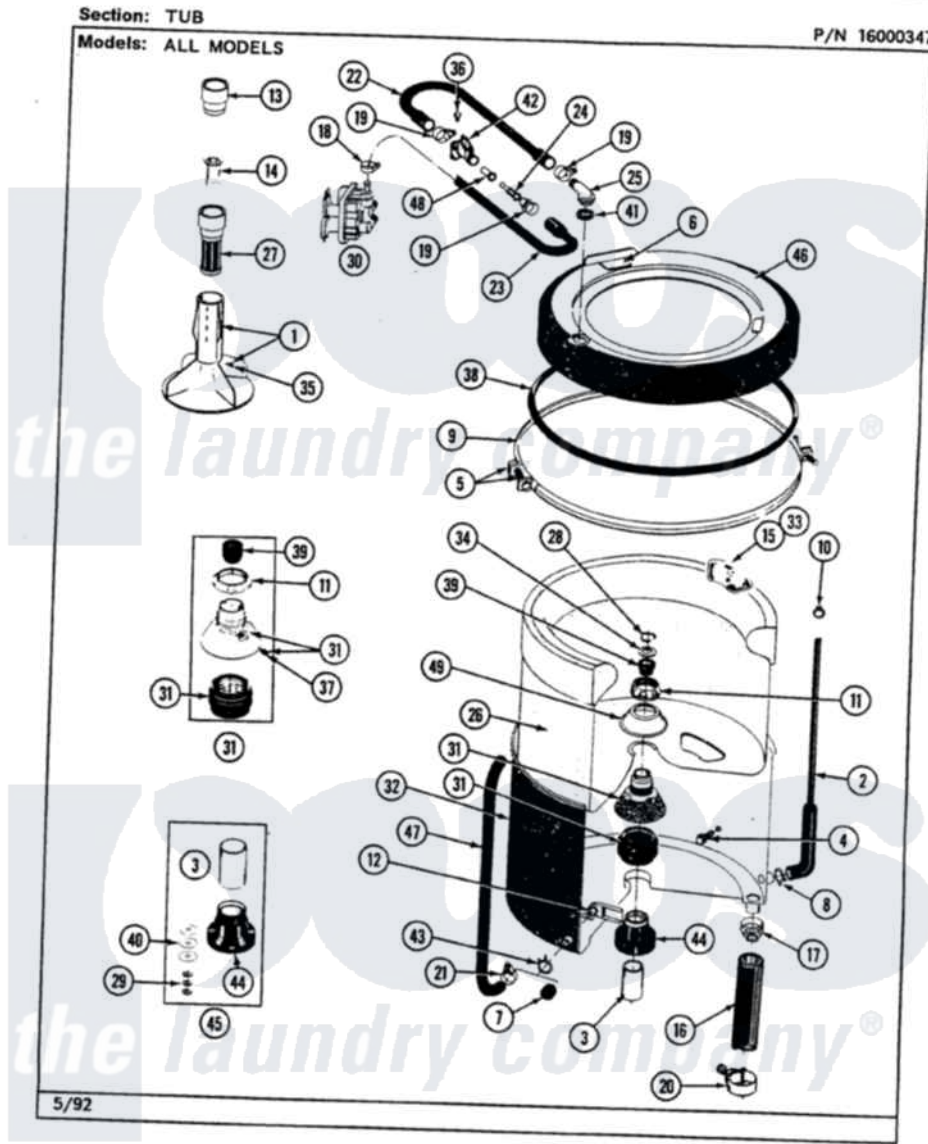

Maytag LAW9700ABW 07 - TUB

Maytag Residential Maytag LAW9700ABW Washer Parts Parts Diagram 07 - TUB

Click on the part number to view part

Item	Original Part Number	Replaced By	Status	Part Description
1	207228			Agitator W/Lock Screw
2	212942	22001619		Tube, Water Level Switch
3	211130			Bearing Liner, Tub Bearing
4	200744	W10175939		Bolt
"	205254	W10175938		Bolt
5	205529			Nut And Bolt Kit For Tub Clam
6	215232			Bumper, Unbalance
8	211641			Clamp, 1-1/16"
9	200846			Clamp - Tub Cover
10	410296	596669		Clamp, Manifold
11	211047	6-2110472		Nut- Clamp
12	214434			Spout, Deflector
13	215721			Dispensing Cap
14	215733			Dispensing Cup
15	207219			Filter, Self-Cleaning
16	213045			Hose, Outer Tub Part Not Used

17	200900	616099	Clamp
18	201575		Clamp, Hose
19	202515	596669	Clamp, Manifold
20	202574	3367052	Clamp, Hose
21	205161	489503	Clamp
22	Y215234		Hose, Injector Fill
23	213013		Hose, Injector
24	213015		Nozzle, Injector
25	215235		Tube, Injector
26	207831	Not Available	TUB, INNER (W/PLUG)
27	207426		Lint Filter Deep
28	Y015667		Retaining Ring
29	Y054867		Washer, Lock
30	205613		Water Valve
31	204012	6-2095720	Mounting S
32	205484		Tub, Outer Part Not Used
33	215980		Plug, Filter Hole
34	Y015666		Washer, Retaining -
35	206478	Not Available	SCREW & WASHER FOR AGITATOR
36	312620		Screw, Sems
37	211618	22001423	Set Screw, Mounting Stem
38	211232		Seal, Tub Cover
39	Y0A4298	6-0A57420	Seal- Agitator
40	211100		Washer, Outer Tub
41	215233		Seal For Injector Tube
42	215447		Sleeve For Injector
43	214739	596669	Clamp, Manifold
44	200824	6-2040130	Tub Bearin
45	204013	6-2040130	Tub Bearin
46	206380	Not Available	COVER, TUB
47	214433		Tube, Inlet Part Not Used
48	213016	216201	Nozzle
49	211210		Washer, Clamping Nut