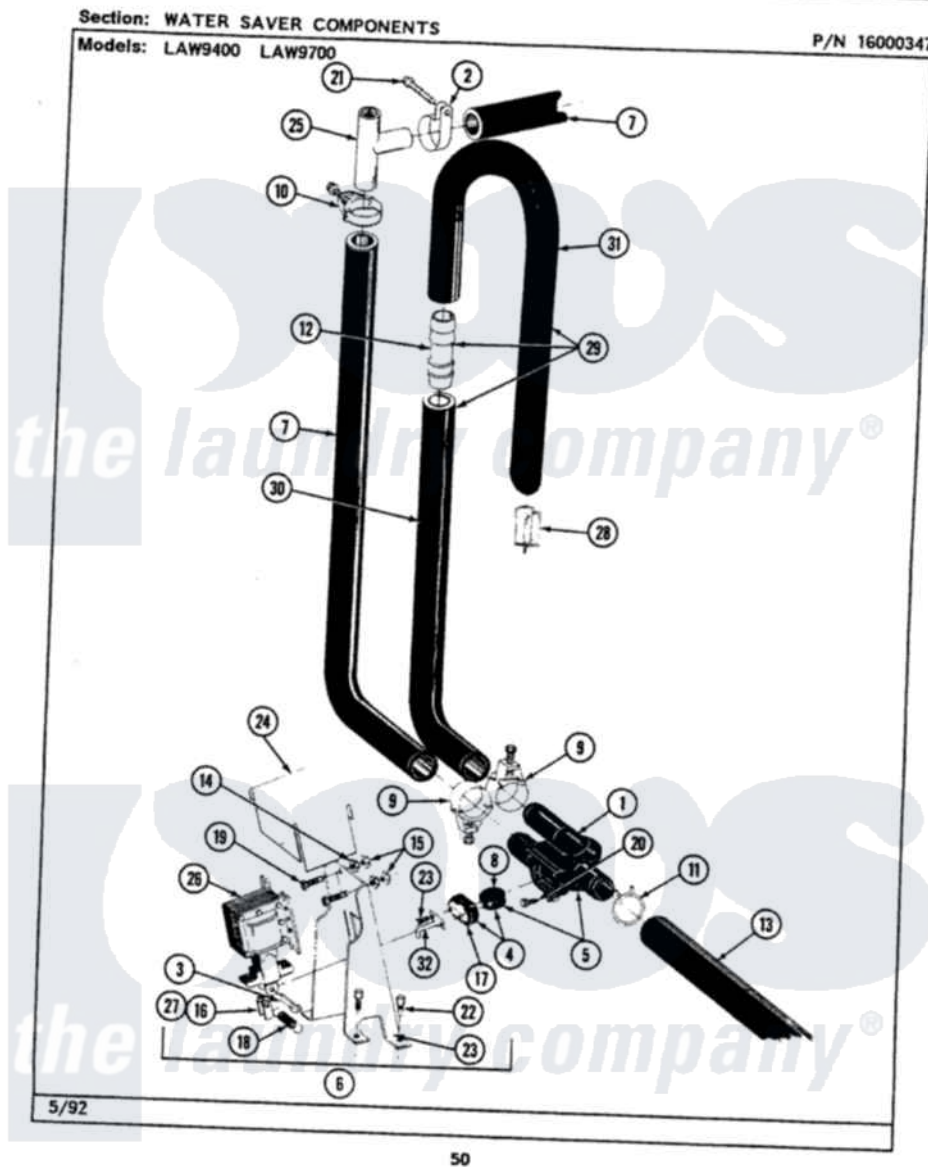

Maytag LAW9700ABW 08 - WATER SAVER COMPONENTS

Maytag Residential Maytag LAW9700ABW Washer Parts Parts Diagram 08 - WATER SAVER COMPONENTS
Click on the part number to view part

Item	Original Part Number	Replaced By	Status	Part Description
1	204313			Body For Diverter Valve
2	211448			Clamp
3	052366			Cotter Key, 1/8 X 7/8
4	204316			Diaphragm And Arm
5	202504			Diverter Value Cover/Flapper
6	201168			Diverter Valve
7	211704			Hose, Drain
8	211083			Flapper
9	200461	285655		Clamp, Hose
10	200908	285655		Clamp, Hose
11	202574	3367052		Clamp, Hose
12	211111	16272		Connector, Straight
13	211518			Hose
14	052690		Not Available	HEX. NUT, No.10-32
15	Y311426	3400029		Nut, Adapter Plate
16	213855			Pin, Pivot