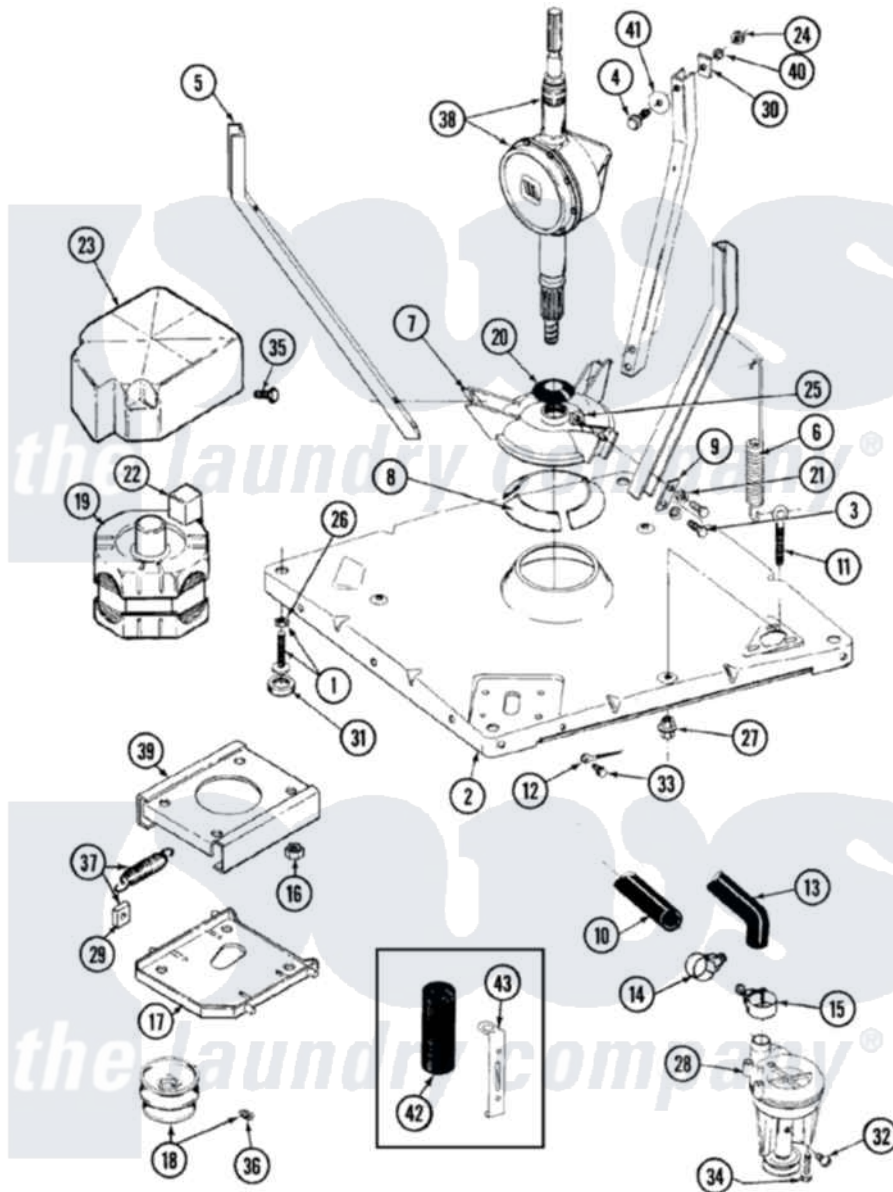

# Maytag LAW9704AAE 01 - BASE

Maytag [Residential Maytag LAW9704AAE Washer Parts](#) Parts Diagram 01 - BASE  
 Click on the part number to view part

Item	Original Part Number	Replaced By	Status	Part Description
1	Y302699	<a href="#">22003428</a>		Leg, Adjustable
2	22001172	<a href="#">22002150</a>		Base
3	<a href="#">Y015627</a>			Screw- Hex
4	205254	<a href="#">W10175938</a>		Bolt
"	200744	<a href="#">W10175939</a>		Bolt
5	<a href="#">213053</a>			Brace, Tub Part Not Used
6	<a href="#">22001300</a>			Spring, Centering
7	<a href="#">203725</a>			Damper W/Bolt And Clip
8	<a href="#">203956</a>			Damper Pad Kit
9	<a href="#">213073</a>			Washer, Double Brace
10	214767	<a href="#">22001448</a>		Hose, Pump
11	<a href="#">216416</a>			Bolt, Eye/Centering Spring
12	<a href="#">901220</a>			Ground Wire
13	<a href="#">213045</a>			Hose, Outer Tub Part Not Used
14	202574	<a href="#">3367052</a>		Clamp, Hose
15	202574	<a href="#">3367052</a>		Clamp, Hose