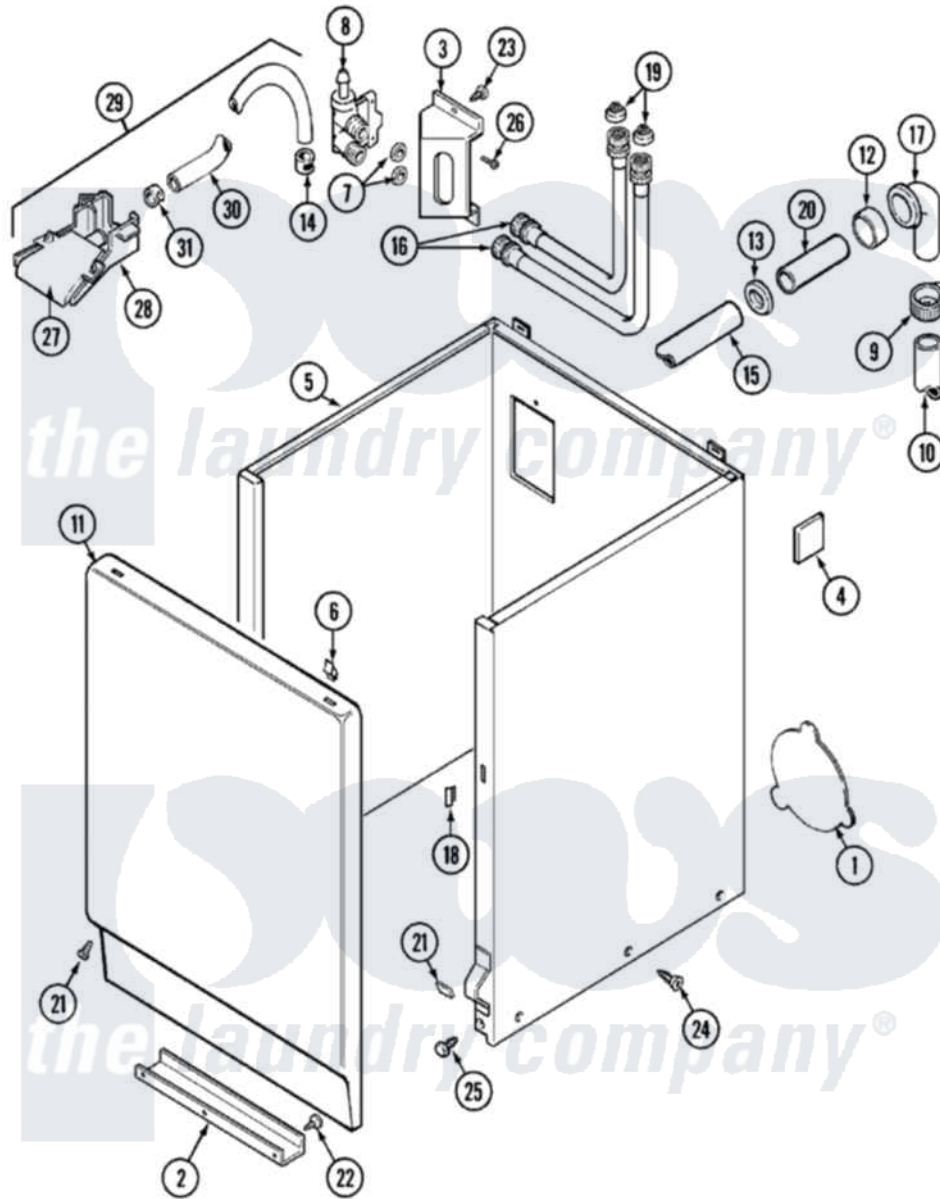

# Maytag LAW9704AAE 02 - CABINET

Maytag [Residential Maytag LAW9704AAE Washer Parts](#) Parts Diagram 02 - CABINET  
 Click on the part number to view part

Item	Original Part Number	Replaced By	Status	Part Description
1	211294	<a href="#">90767</a>		Screw, 8A X 3/8 HeX Washer Head Tapping
"	211878		Not Available	PLATE, ACCESS
"	212985	<a href="#">22002924</a>		Plate, Access
2	<a href="#">213846</a>			Guard, Belt
3	214812	<a href="#">22002361</a>		Bracket, Water Valve
4	<a href="#">215058</a>			Pad, Cabinet Bumper
5	22001302	<a href="#">22004425</a>		Cabinet White Aspack
6	212982	<a href="#">22001650</a>		Fastener, Spring
7	<a href="#">Y013783</a>			Washer, Inlet Hose
8	214337	<a href="#">96160</a>		Screen
"	<a href="#">22001274</a>			Valve, Water
10	211110	<a href="#">22001833</a>		Hose, Drain
11	216078		Not Available	PANEL, FRONT (WHT)
"	<a href="#">22001143</a>			Damper, Sound
"	<a href="#">22001144</a>			Damper, Sound
14	216169	<a href="#">596669</a>		Clamp, Manifold

15	<a href="#">211518</a>		Hose
16	<a href="#">202860</a>		Inlet Hose Assembly
18	214376	<a href="#">22002331</a>	Spacer, Front Panel
19	200961	<a href="#">12001413</a>	Strainer And Washer Kit
21	<a href="#">204439</a>		Screw And Fstner Assembly
22	211294	<a href="#">90767</a>	Screw, 8A X 3/8 HeX Washer Head Tapping
23	212276	<a href="#">W10116760</a>	Screw
24	<a href="#">213007</a>		Xfor Cabinet See Cabinet, Back
25	213122	<a href="#">27001200</a>	Screw
"	213121	<a href="#">3400111</a>	Screw, 12-14 X 5/8
26	<a href="#">Y313561</a>		Screw----NA
27	<a href="#">22001187</a>		Injector
28	<a href="#">22001186</a>		Injector
29	<a href="#">22001304</a>		Water Injector Assembly
30	<a href="#">22001190</a>		Hose, Injector
31	216170	<a href="#">489503</a>	Clamp