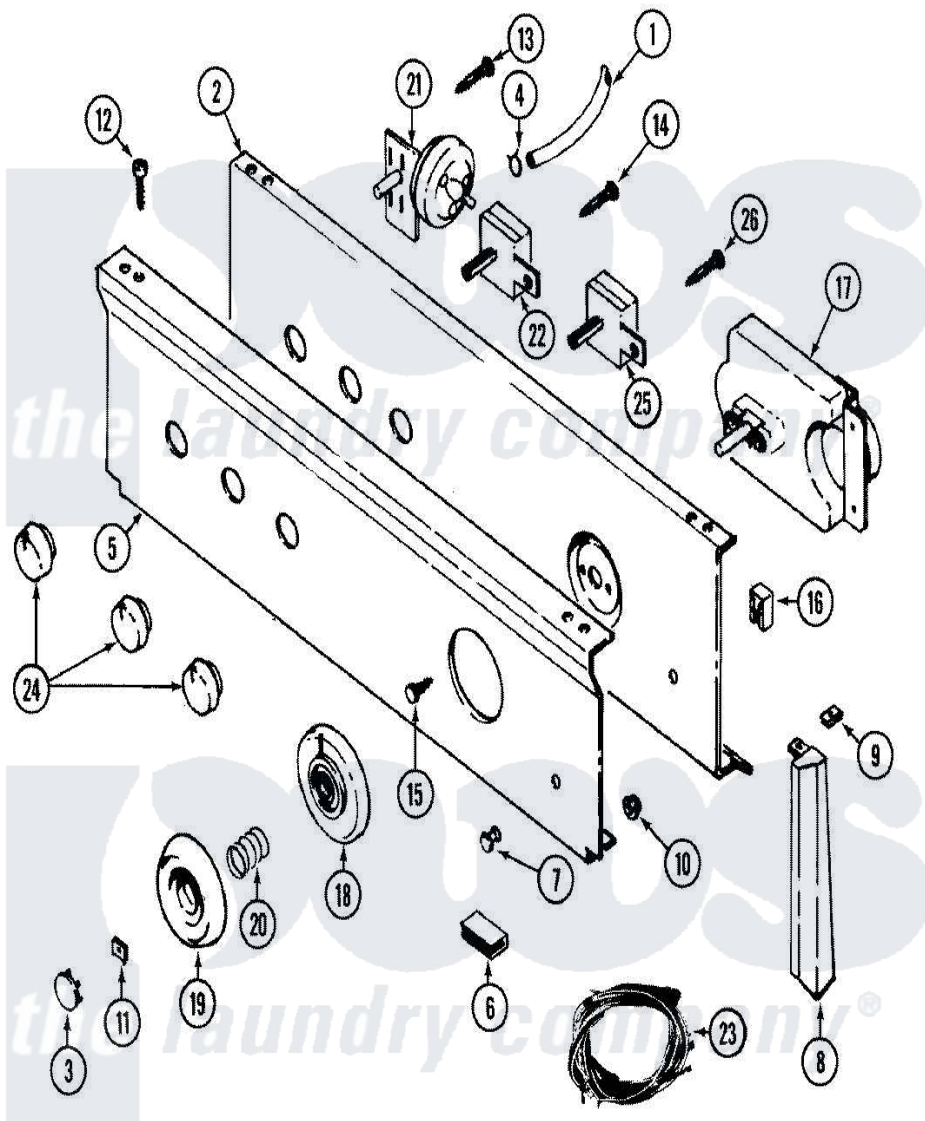

Maytag LAW9704AAE 04 - CONTROL PANEL

Maytag [Residential Maytag LAW9704AAE Washer Parts](#) Parts Diagram 04 - CONTROL PANEL

[Click on the part number to view part](#)

Item	Original Part Number	Replaced By	Status	Part Description
1	22001036	22001619		Tube, Water Level Switch
2	315483	3370225		Screw
"	22001132			Plate, Support
"	204807			Ground Wire, Supp. Plte To Top Cover
3	216250	22001446		Cap, Knob
4	410296	596669		Clamp, Manifold
5	22001218			Panel, Control
6	214897			Pad, Control Panel
7	22001215	7730P011-60		Lens, Indicator Light
8	22001289		Not Available	END CAP, CTRL. PNL. (LT-WHT)
"	22001291			End Cap, Control Panel
"	22001564			Cap, End
"	22001565		Not Available	CAP, END (LT-WHT)
9	214894			Fastener, End Cap
10	214877			Palnut, End Cap Note: Nut,

10	214972		Lamp Holder
11	211605		Bezel, Timer Dial
12	210932		Screw, No.8 X 9/16 Ctsk Note: Screw, Inlet Duct
13	211168	W10139210	Screw, 8-18 X 5/16
14	211168	W10139210	Screw, 8-18 X 5/16
15	216412		Screw, Bracket To Timer
16	903115		Lock Light
17	22001257	Not Available	TIMER
18	22001265		Bezel, Timer Knob
19	22001198	Not Available	KNOB, TIMER (WHT)
20	211065		Spring, Index Wheel
21	208207		Switch, Pressure
22	208281	Not Available	SWITCH, TEMP (4POSITION)
23	22001032		Wire Harness, Main
24	22001268	Not Available	KNOB ASSY. (WHT)
25	22001259	Not Available	SWITCH, ROTARY (2 POSITION)
26	211168	W10139210	Screw, 8-18 X 5/16
27	22001327	Not Available	MANUAL, USE & CARE
"	16000327	Not Available	GUIDE, QUICK REF. - MAYTAG