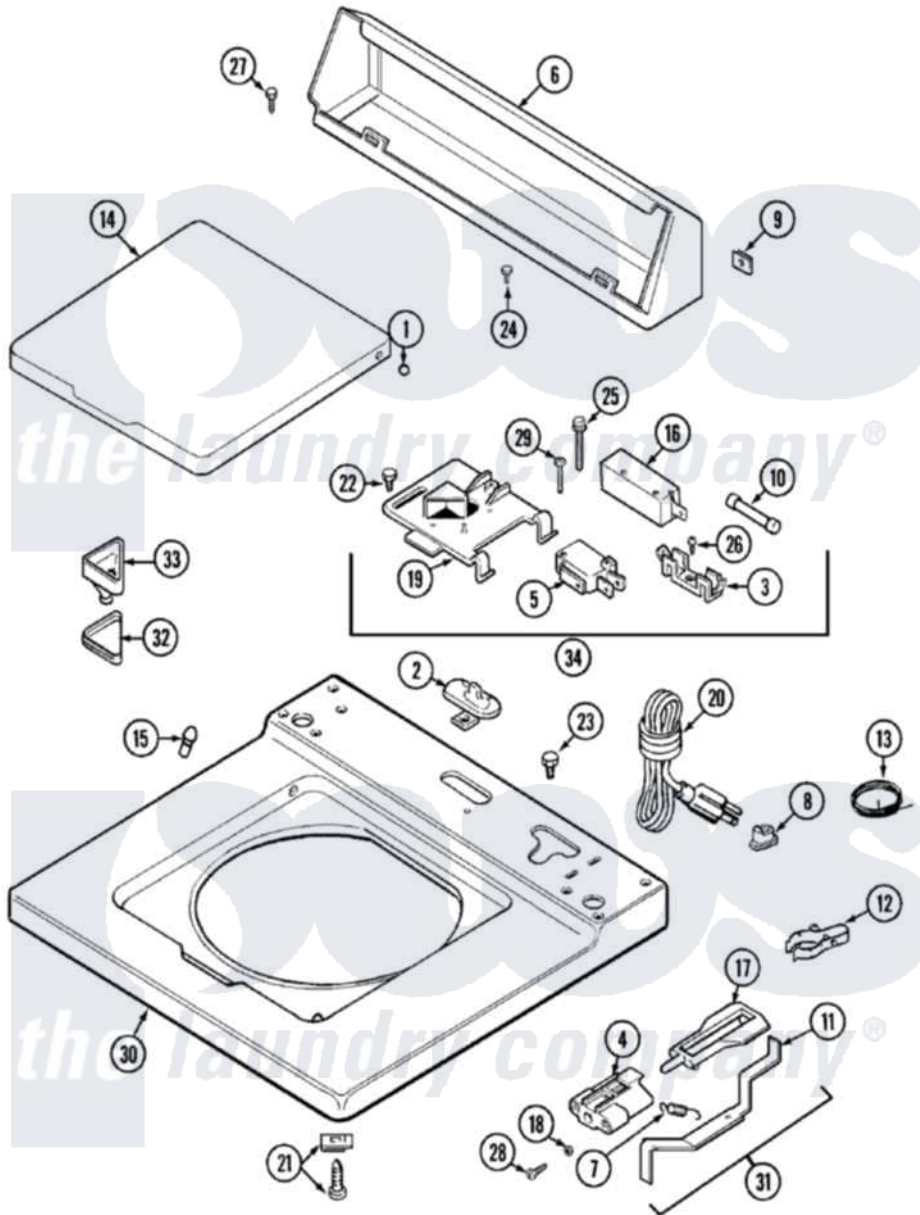

Maytag LAW9704AAE 05 - TOP

Maytag Residential Maytag LAW9704AAE Washer Parts Parts Diagram 05 - TOP
 Click on the part number to view part

Item	Original Part Number	Replaced By	Status	Part Description
1	211726			Hinge, Ball Lid
2	207167			Block, Fuse
"	22001298			Cap, Top Cover
3	207167			Block, Fuse
4	216256		Not Available	BRACKET, UNBALANCE
5	207166			Switch, Check
6	205635			Console
7	213720			Spring, Lid Switch
8	211881			Grommet, Cord Part Not Used-Gas Models Only
9	215075			Fastener, Control Panel To Console
10	207168	22001682		Switch Assembly, Lid W/4amp Fuse
11	22001136			Lever, Unbalance
12	301548			Clamp, Ground Wire
13	311155			Ground Wire And Clamp

14	22001028	22001893	Lid
"	22001206	22001893	Lid
15	212716		Bumper, Lid
16	205415	279347	Switch-Lid
17	216255		Plunger, Lid Switch
18	211500		Washer, Bracket To Top Cover
19	Y215699	22001678	Bracket, Switch And Fuse
20	208194	22003062	Cord, Power
21	204445		Screw And Fastener Assembly
22	207159	489355	Screw, 8 X 1/2
23	315483	3370225	Screw
24	216423	3370225	Screw
25	213501		Screw, No.6-20 X 1-1/8 Inch
26	Y311711		Screw, Fuse Block
27	Y313559		Screw
28	910182	25-7809	Screw, No.6-20 1/2 Flthd Torx
29	22001352		Screw, Check Switch
30	22001119		Top, Main
31	22001311		Unbalance Lever Assembly
32	215374	Not Available	GASKET FOR BLEACH CUP
33	22001202	22001006	Cup, Bleach
34	207176	22001682	Switch Assembly, Lid W/4amp Fuse