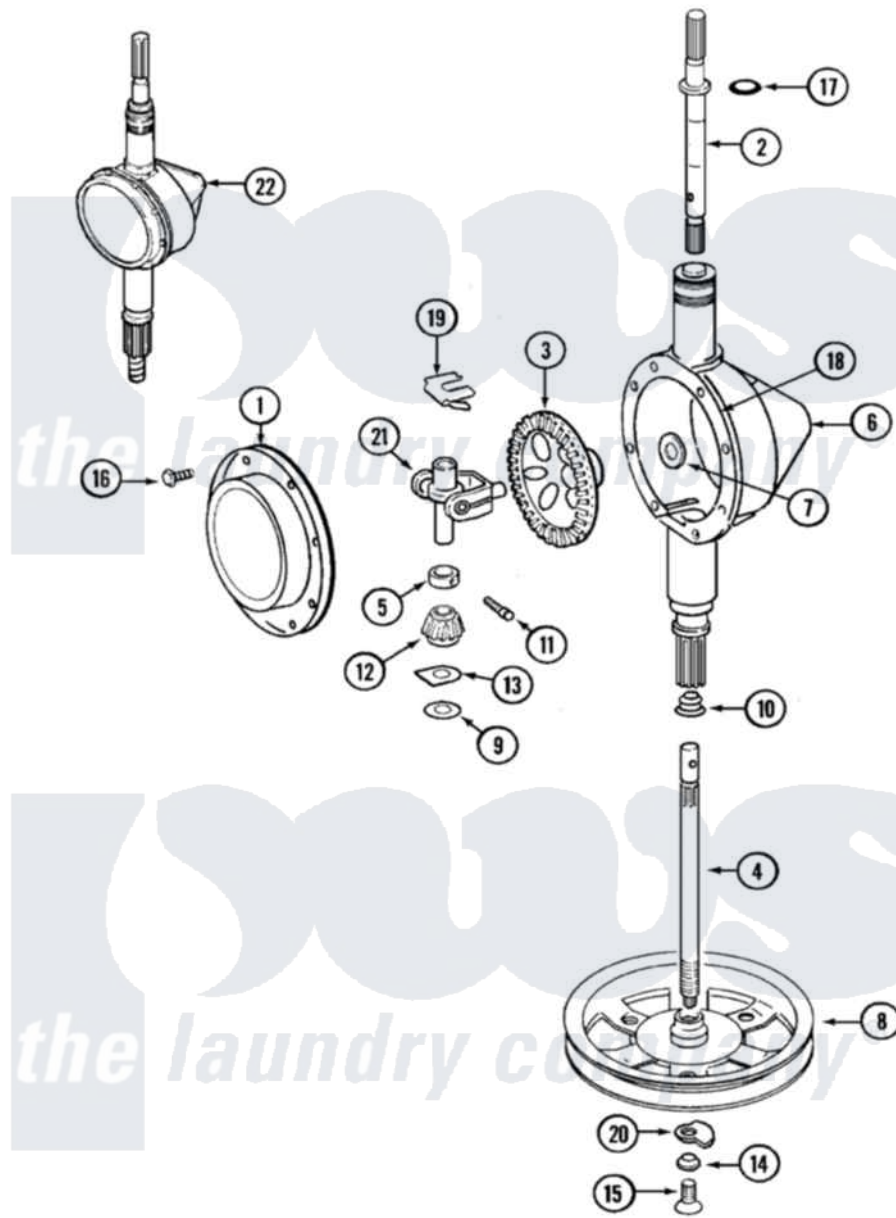

Maytag LAW9704AAE 06 - TRANSMISSION

Maytag [Residential Maytag LAW9704AAE Washer Parts](#) Parts Diagram 06 - TRANSMISSION
 Click on the part number to view part

Item	Original Part Number	Replaced By	Status	Part Description
1	206628			Cover, Transmission
2	207153	6-2097820		Kit- Shaft
3	206713	6-2067130		Gear- Beve
4	215410	12001450		Ctr Shaft W/Collar Andkeeper- Dp
5	215415		Not Available	COLLAR, LOWER
6	206624	6-2097750		Trans Dee
7	215394			Washer, Bevel Gear
8	211059	6-2301530		Pulley
9	211483	6-2114830		Washer- SP
10	206602	207843		Lip Seal Repair Kit
11	Y206629			Pin, Collar
12	215401	W10221114		Pinion
13	215395			Plate, Clutch
14	211090	22003555		Washer, Stop Lug
15	211375	681582		Screw
				SCREW, TRANSMISSION

16	215417	Not Available	SCREW, TRANSMISSION COVER
17	210690		Seal, Rubber
18	Y058700	675652	Adhesive
19	215581		Spring, Agitator Shaft
20	211089		Lug, Stop Pulley
21	206685	6-2066850	Yoke
22	206707	6-2097750	Trans Dee