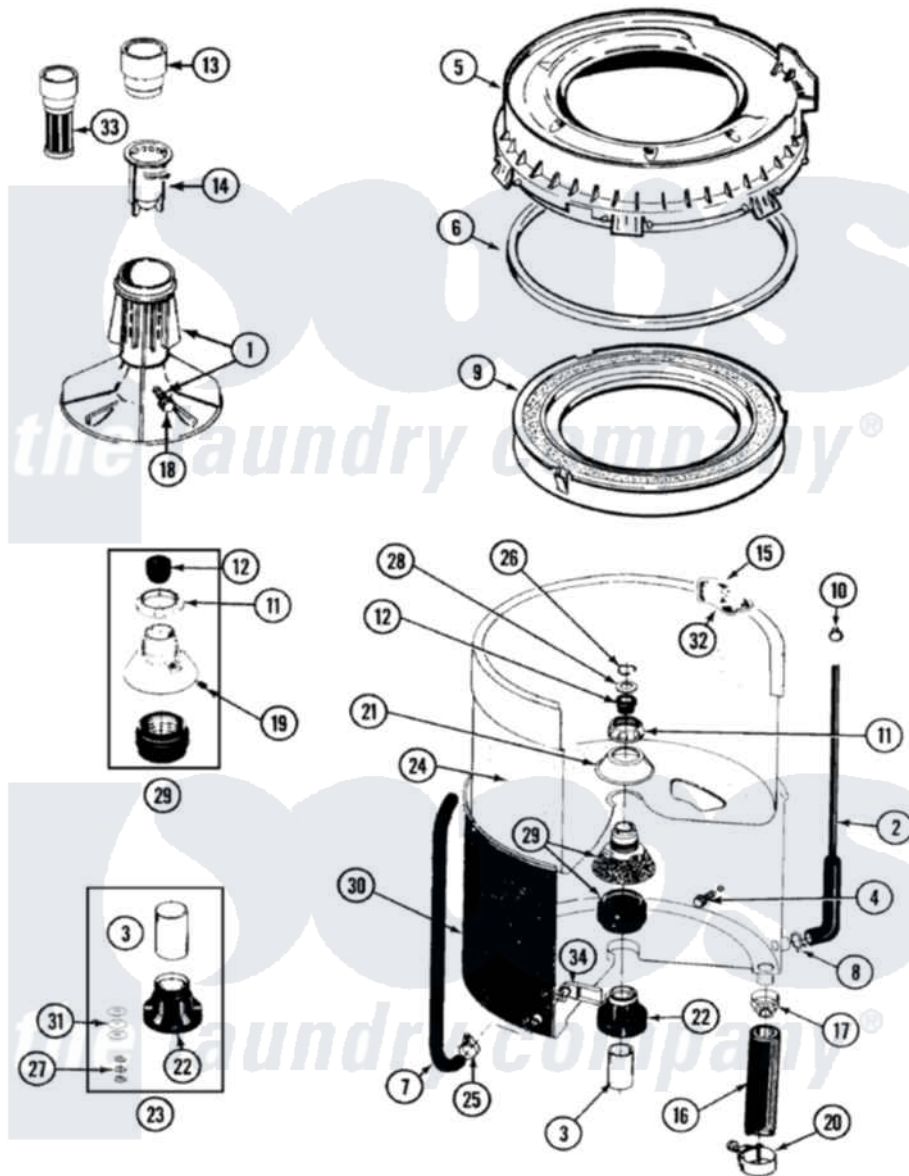

Maytag LAW9704AAE 07 - TUB

Maytag [Residential Maytag LAW9704AAE Washer Parts](#) Parts Diagram 07 - TUB
 Click on the part number to view part

Item	Original Part Number	Replaced By	Status	Part Description
1	207228			Agitator W/Lock Screw
2	22001036	22001619		Tube, Water Level Switch
3	211130			Bearing Liner, Tub Bearing
4	200744	W10175939		Bolt
"	205254	W10175938		Bolt
5	22001299			Tub Cover And Gasket Assembly
6	Y22001201	22001007		Gasket, Cover To Tub
7	22001320			Tube, Bleach
8	211641			Clamp, 1-1/16"
9	22001142			Ring, Balance
10	410296	596669		Clamp, Manifold
11	211047	6-2110472		Nut- Clamp
12	Y0A4298	6-0A57420		Seal- Agitator
14	22001294			Cup, Dispensing
16	213045			Hose, Outer Tub Part Not Used

17	201011	285655		Clamp, Hose
18	206478		Not Available	SCREW & WASHER FOR AGITATOR
19	211618	22001423		Set Screw, Mounting Stem
20	202574	3367052		Clamp, Hose
21	211210			Washer, Clamping Nut
22	200824	6-2040130		Tub Bearin
23	204013	6-2040130		Tub Bearin
24	22001139			Tub, Inner
25	205161	489503		Clamp
26	Y015667			Retaining Ring
27	Y054867			Washer, Lock
28	Y015666			Washer, Retaining -
29	204012	6-2095720		Mounting S
30	22001114		Not Available	TUB, OUTER (EX. LARGE)
31	211100			Washer, Outer Tub
32	215980			Plug, Filter Hole
33	22001395			Filter, Lint
34	214434			Spout, Deflector