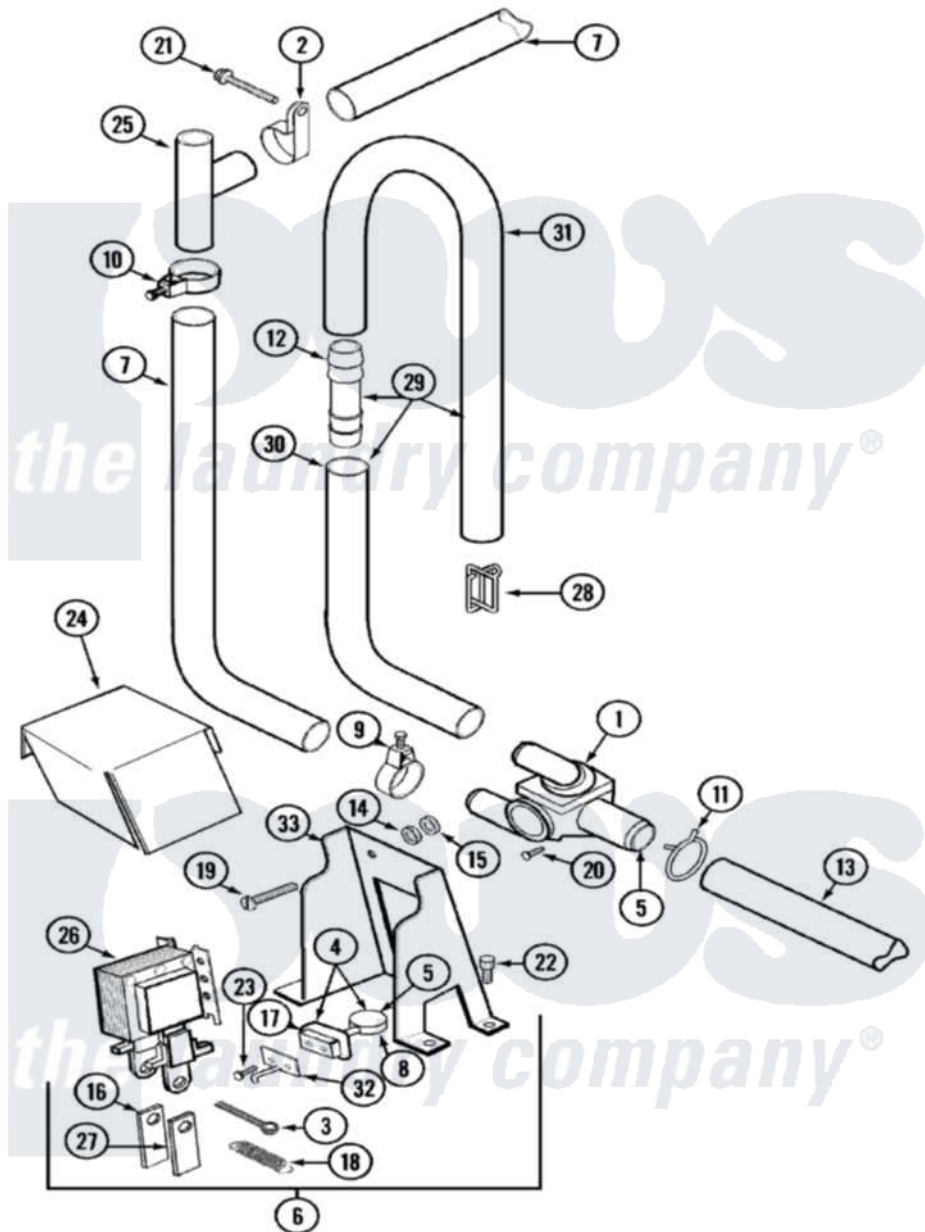

Maytag LAW9704AAE 08 - WATER SAVER COMPONENTS

Maytag [Residential Maytag LAW9704AAE Washer Parts](#) Parts Diagram 08 - WATER SAVER COMPONENTS
 Click on the part number to view part

Item	Original Part Number	Replaced By	Status	Part Description
1	204313			Body For Diverter Valve
2	211448			Clamp
3	052366			Cotter Key, 1/8 X 7/8
4	204823	202504		Diverter Value Cover/Flapper
5	202504			Diverter Value Cover/Flapper
6	201168			Diverter Valve
7	211110	22001833		Hose, Drain
8	211083			Flapper
9	200461	285655		Clamp, Hose
10	200908	285655		Clamp, Hose
11	202574	3367052		Clamp, Hose
12	211111	16272		Connector, Straight
13	211518			Hose
14	052690		Not Available	HEX. NUT, No.10-32
15	Y311426	3400029		Nut, Adapter Plate
16	213855			Pin, Pivot

17	213856	Not Available	RETAINER
18	211085		Return Spring
19	Y054260	67006380	Screw, Center Hinge
20	214332	90767	Screw, 8A X 3/8 HeX Washer Head Tapping
21	Y310842	8182296	Screw, Agitator
22	910091	3370225	Screw
23	911266	Not Available	SCREW, STRAINER TO PUMP
24	211388	Not Available	SHIELD
25	201112	76660	Break-Sphn
26	200806		Solenoid
27	211087		Solenoid Link
28	212056		Strainer
29	200736		Suds Return Hose
30	211171		Suds Return Hose-Lower
31	211170		Suds Hose, Upper
32	200828		Valve Arm Assembly
33	211516		Valve Bracket