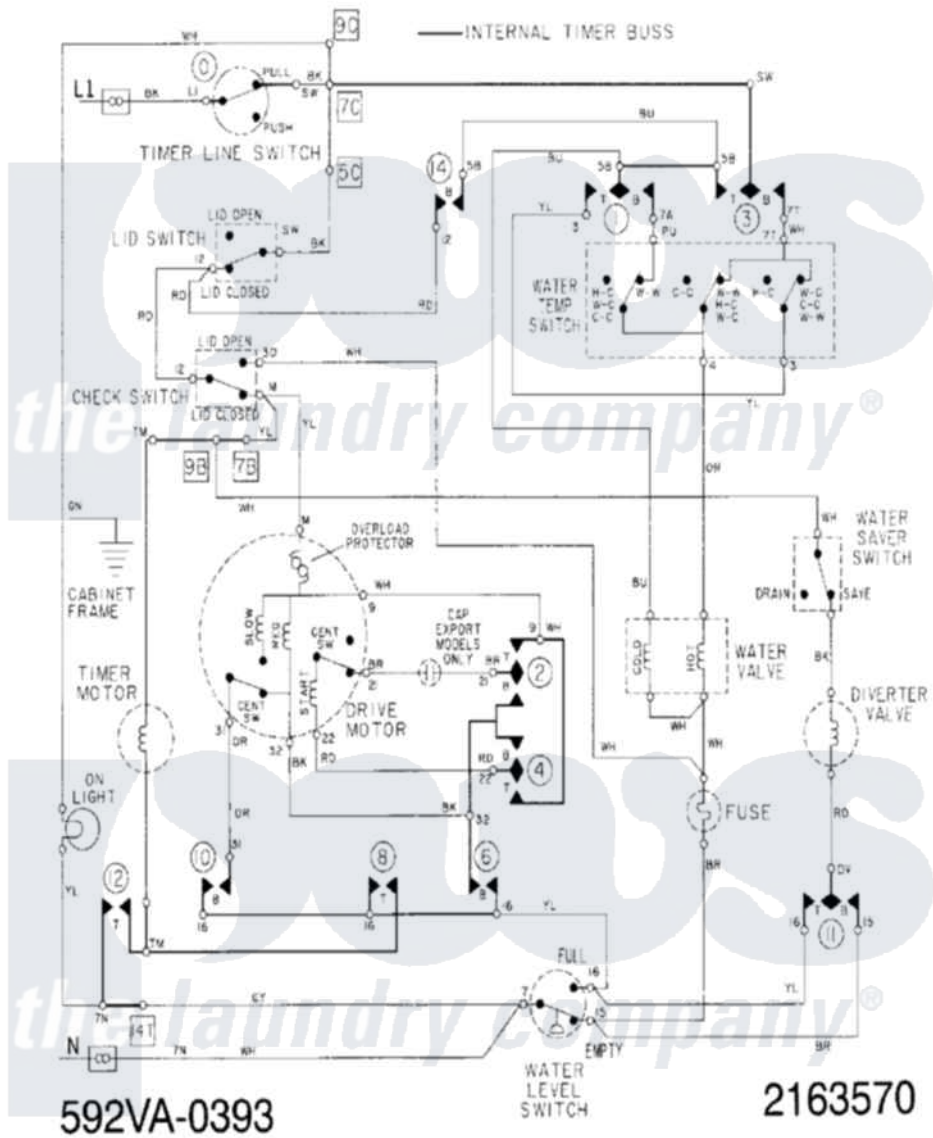

Maytag LAW9704AAE 09 - WIRING INFORMATION (LAW9704AAx)

Maytag Residential Maytag LAW9704AAE Washer Parts Parts Diagram 09 - WIRING INFORMATION (LAW9704AAx)

[Click on the part number to view part](#)

| Item | Original Part Number | Replaced By | Status | Part Description |
|------|----------------------|-------------|---------------|--------------------|
| NI | 15001091 | | Not Available | WIRING INFORMATION |