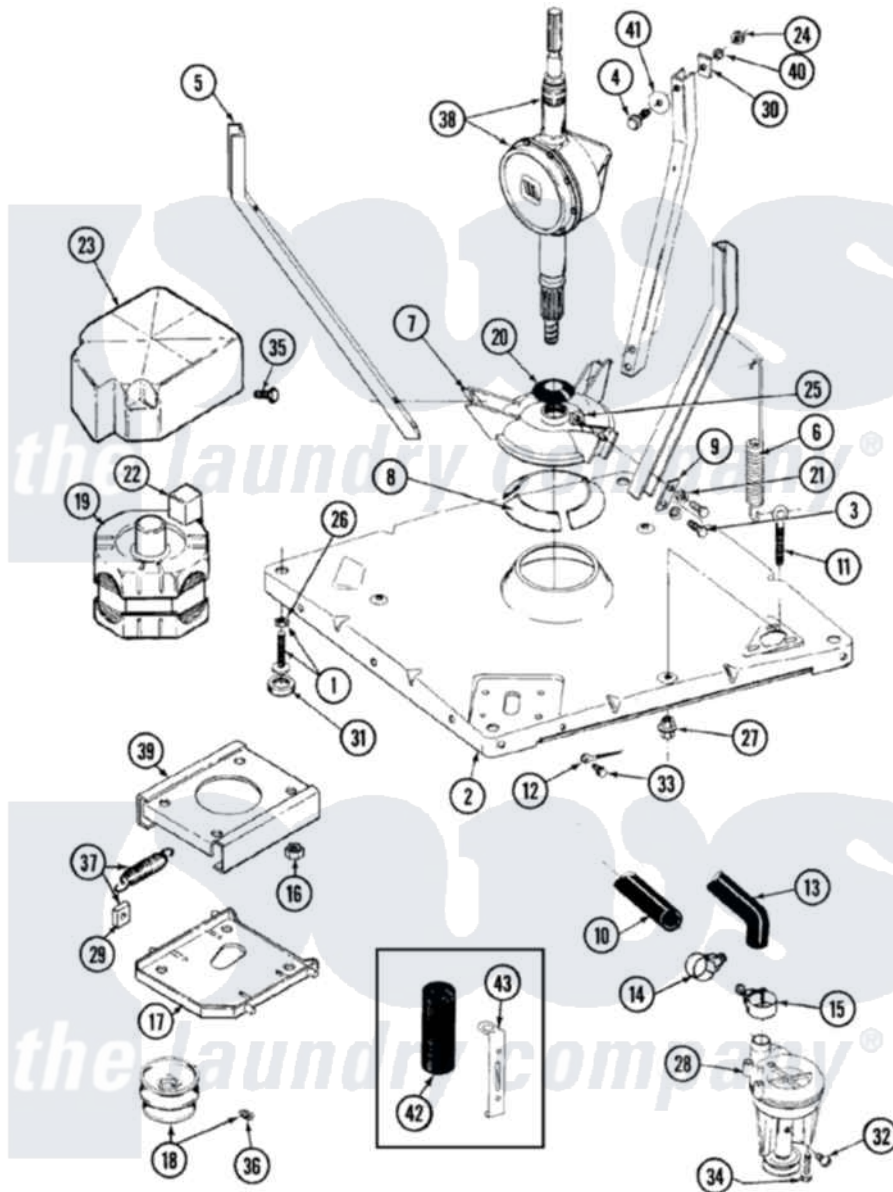

Maytag LAW9704AAL 01 - BASE

Maytag [Residential Maytag LAW9704AAL Washer Parts](#) Parts Diagram 01 - BASE
 Click on the part number to view part

Item	Original Part Number	Replaced By	Status	Part Description
1	Y302699	22003428		Leg, Adjustable
2	22001172	22002150		Base
3	Y015627			Screw- Hex
4	205254	W10175938		Bolt
"	200744	W10175939		Bolt
5	213053			Brace, Tub Part Not Used
6	22001300			Spring, Centering
7	203725			Damper W/Bolt And Clip
8	203956			Damper Pad Kit
9	213073			Washer, Double Brace
10	214767	22001448		Hose, Pump
11	216416			Bolt, Eye/Centering Spring
12	901220			Ground Wire
13	213045			Hose, Outer Tub Part Not Used
14	202574	3367052		Clamp, Hose
15	202574	3367052		Clamp, Hose

16	Y311426	3400029	Nut, Adapter Plate
17	22001301		Mount, Motor Lower-Assembly
18	200816	6-2008160	Pulley- MO
19	201807	12002353	Motor-Drve
20	211028	22001586	Deflector, Water
21	911852	486009	Lockwasher
22	206504		Motor External Start Switch
"	205131		Switch, Motor External Start
23	215098		Shield, Motor
24	Y052734		Nut, Carrage Bolts And Bracket
25	Y052785		Nut, Brace To Damper
26	210385		Lock Nut For Adjustable Leg
27	211949		Nut, Adjustment Eyebolt
28	202203	6-2022030	Pump As Pa
29	204998	205000	Roller And Spring Kit 4+Spr
30	212979	Not Available	WASHER, TUB BRACE
31	210684		Foot, Adjustable Leg
32	Y015408	22003235	Screw, Bearing Insert
33	912365	3370225	Screw
34	211880		Screw, HeX Head No.10 X 1/2 Inc
35	213121	3400111	Screw, 12-14 X 5/8
36	Y053241		Set Screw, Motor Pulley
37	205000		Roller And Spring Kit 4+Spr
38	206707	6-2097750	Trans Dee
39	214956		Motor Mount Assembly
40	Y054867		Washer, Lock
41	211100		Washer, Outer Tub