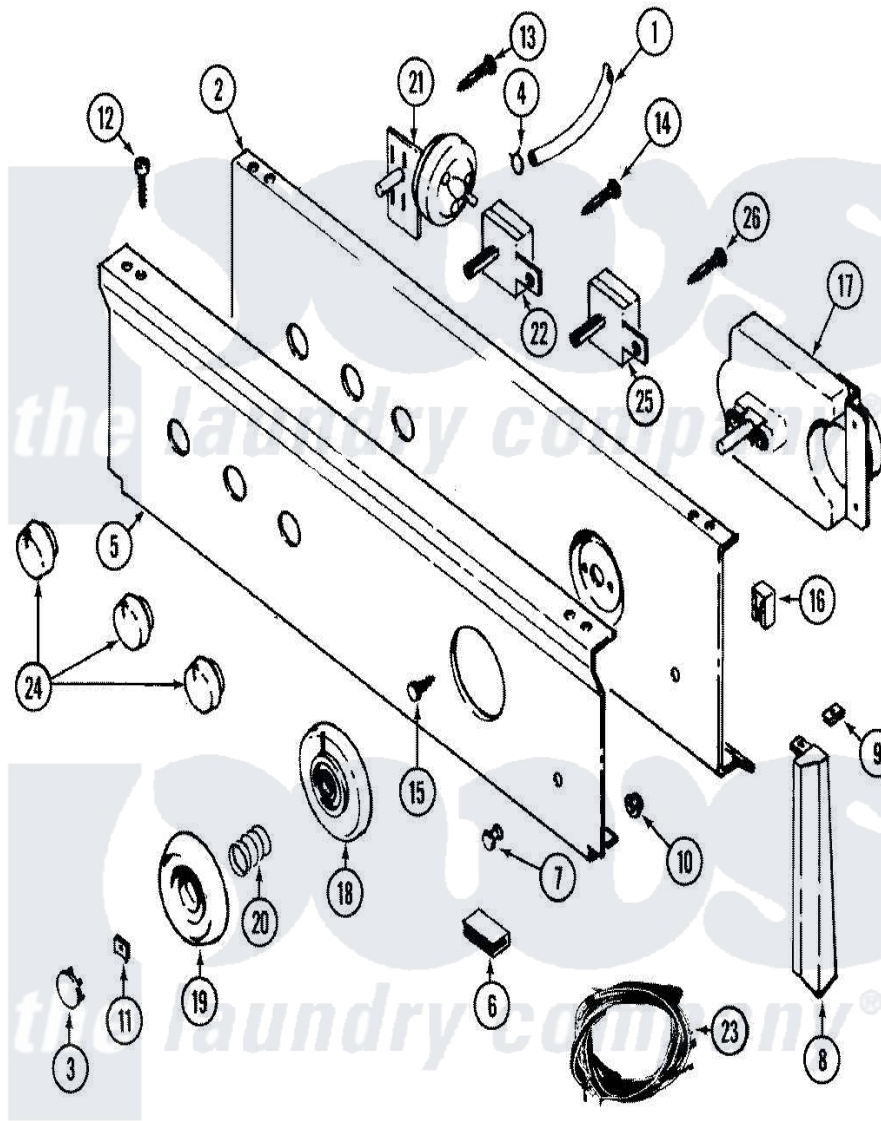

Maytag LAW9704AAL 04 - CONTROL PANEL

Maytag [Residential Maytag LAW9704AAL Washer Parts](#) Parts Diagram 04 - CONTROL PANEL
 Click on the part number to view part

Item	Original Part Number	Replaced By	Status	Part Description
1	22001036	22001619		Tube, Water Level Switch
2	315483	3370225		Screw
"	204807			Ground Wire, Supp. Plte To Top Cover
"	22001132			Plate, Support
3	216193		Not Available	CAP, TIMER KNOB (BLK)
4	410296	596669		Clamp, Manifold
5	22001216			Panel, Control
6	214897			Pad, Control Panel
7	22001215	7730P011-60		Lens, Indicator Light
8	22001290			End Cap, Control Panel
"	22001288			End Cap, Control Panel
9	214894			Fastener, End Cap
10	214872			Palnut, End Cap Note: Nut, Lamp Holder
11	211605			Bezel, Timer Dial
12	311728	210032		Screw, No.8 X 9/16 Ctsk Note:

12	014120	21032		Screw, Inlet Duct
13	211168	W10139210		Screw, 8-18 X 5/16
14	211168	W10139210		Screw, 8-18 X 5/16
15	216412			Screw, Bracket To Timer
16	903115			Lock Light
17	22001257		Not Available	TIMER
18	22001264		Not Available	BEZEL, TIMER KNOB (BLK)
19	215828			Knob, Timer
20	211065			Spring, Index Wheel
21	208207			Switch, Pressure
22	208281		Not Available	SWITCH, TEMP (4POSITION)
23	22001032			Wire Harness, Main
24	22001267			Knob, Selector Switch
25	22001259		Not Available	SWITCH, ROTARY (2 POSITION)
26	211168	W10139210		Screw, 8-18 X 5/16
27	22001327		Not Available	MANUAL, USE & CARE
"	16000327		Not Available	GUIDE, QUICK REF. - MAYTAG