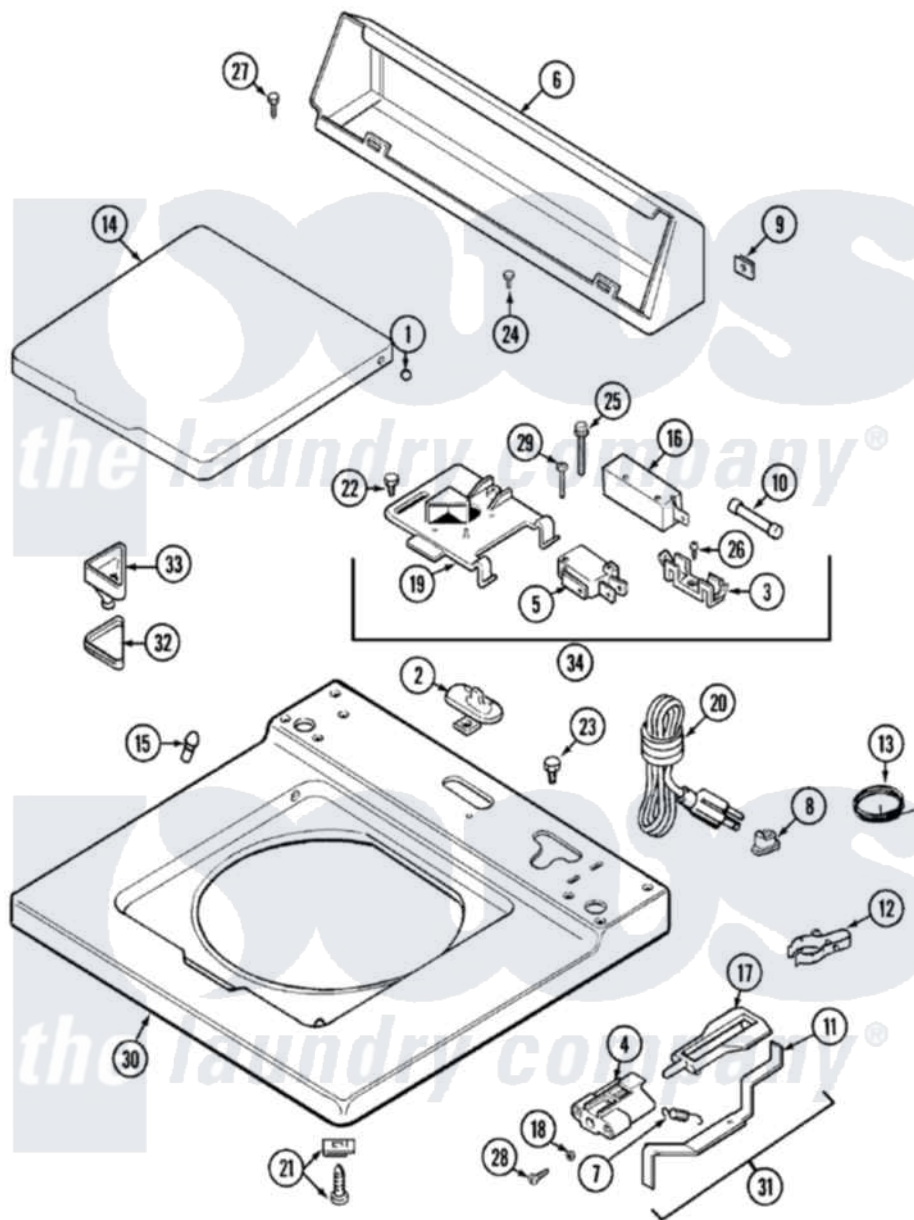

# Maytag LAW9704AAL 05 - TOP

Maytag [Residential Maytag LAW9704AAL Washer Parts](#) Parts Diagram 05 - TOP  
 Click on the part number to view part

Item	Original Part Number	Replaced By	Status	Part Description
1	<a href="#">211726</a>			Hinge, Ball Lid
2	<a href="#">207167</a>			Block, Fuse
"	<a href="#">22001298</a>			Cap, Top Cover
3	<a href="#">207167</a>			Block, Fuse
4	216256		Not Available	BRACKET, UNBALANCE
5	<a href="#">207166</a>			Switch, Check
6	205635L		Not Available	CONSOLE (ALM)
7	<a href="#">213720</a>			Spring, Lid Switch
8	<a href="#">211881</a>			Grommet, Cord Part Not Used-Gas Models Only
9	<a href="#">215075</a>			Fastener, Control Panel To Console
10	207168	<a href="#">22001682</a>		Switch Assembly, Lid W/4amp Fuse
11	<a href="#">22001136</a>			Lever, Unbalance
12	<a href="#">301548</a>			Clamp, Ground Wire
13	<a href="#">311155</a>			Ground Wire And Clamp