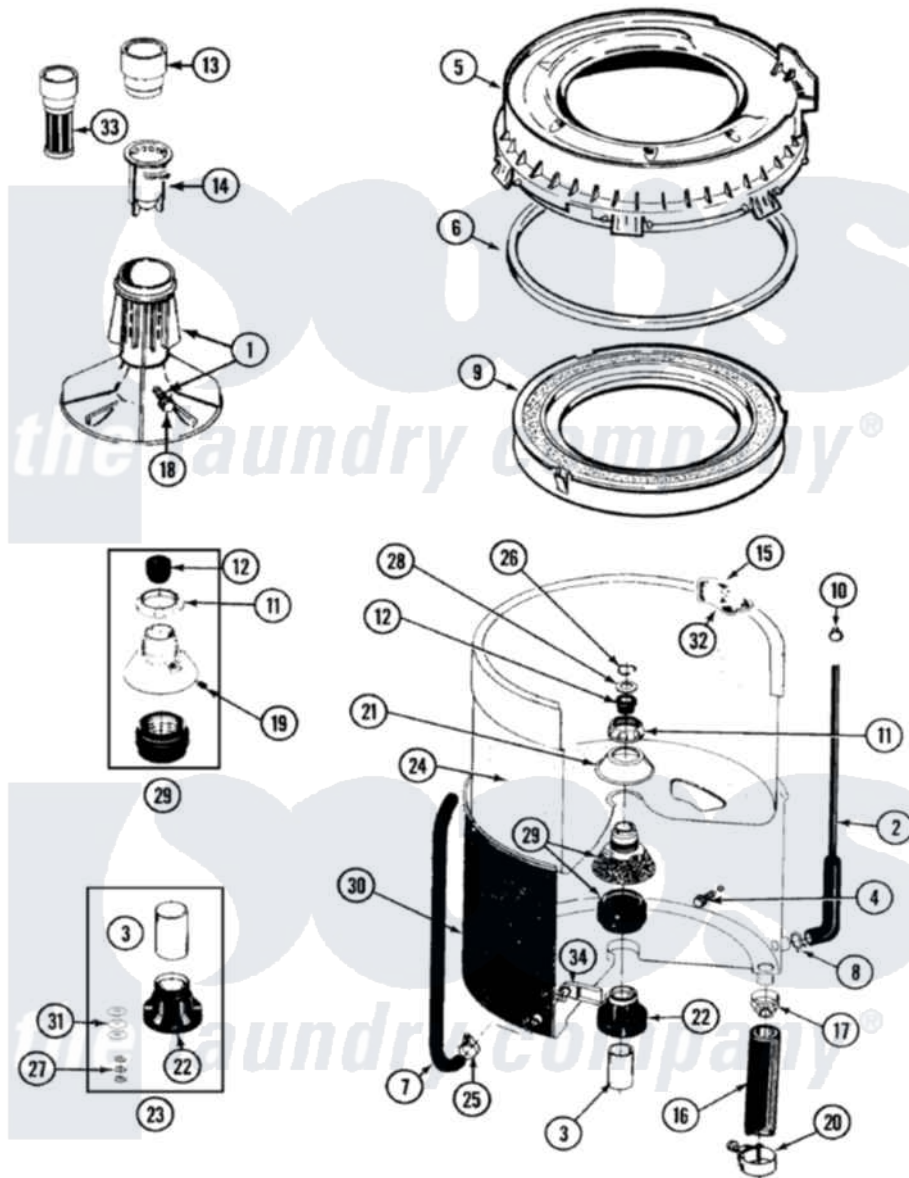

# Maytag LAW9704AAL 07 - TUB

Maytag [Residential Maytag LAW9704AAL Washer Parts](#) Parts Diagram 07 - TUB  
 Click on the part number to view part

Item	Original Part Number	Replaced By	Status	Part Description
1	<a href="#">207228</a>			Agitator W/Lock Screw
2	22001036	<a href="#">22001619</a>		Tube, Water Level Switch
3	<a href="#">211130</a>			Bearing Liner, Tub Bearing
4	200744	<a href="#">W10175939</a>		Bolt
"	205254	<a href="#">W10175938</a>		Bolt
5	<a href="#">22001299</a>			Tub Cover And Gasket Assembly
6	Y22001201	<a href="#">22001007</a>		Gasket, Cover To Tub
7	<a href="#">22001320</a>			Tube, Bleach
8	<a href="#">211641</a>			Clamp, 1-1/16"
9	<a href="#">22001142</a>			Ring, Balance
10	410296	<a href="#">596669</a>		Clamp, Manifold
11	211047	<a href="#">6-2110472</a>		Nut- Clamp
12	Y0A4298	<a href="#">6-0A57420</a>		Seal- Agitator
14	<a href="#">22001294</a>			Cup, Dispensing
16	<a href="#">213045</a>			Hose, Outer Tub Part Not Used

17	201011	<a href="#">285655</a>		Clamp, Hose
18	206478		Not Available	SCREW & WASHER FOR AGITATOR
19	211618	<a href="#">22001423</a>		Set Screw, Mounting Stem
20	202574	<a href="#">3367052</a>		Clamp, Hose
21	<a href="#">211210</a>			Washer, Clamping Nut
22	200824	<a href="#">6-2040130</a>		Tub Bearin
23	204013	<a href="#">6-2040130</a>		Tub Bearin
24	<a href="#">22001139</a>			Tub, Inner
25	205161	<a href="#">489503</a>		Clamp
26	<a href="#">Y015667</a>			Retaining Ring
27	<a href="#">Y054867</a>			Washer, Lock
28	<a href="#">Y015666</a>			Washer, Retaining -
29	204012	<a href="#">6-2095720</a>		Mounting S
30	22001114		Not Available	TUB, OUTER (EX. LARGE)
31	<a href="#">211100</a>			Washer, Outer Tub
32	<a href="#">215980</a>			Plug, Filter Hole
33	<a href="#">22001395</a>			Filter, Lint
34	<a href="#">214434</a>			Spout, Deflector