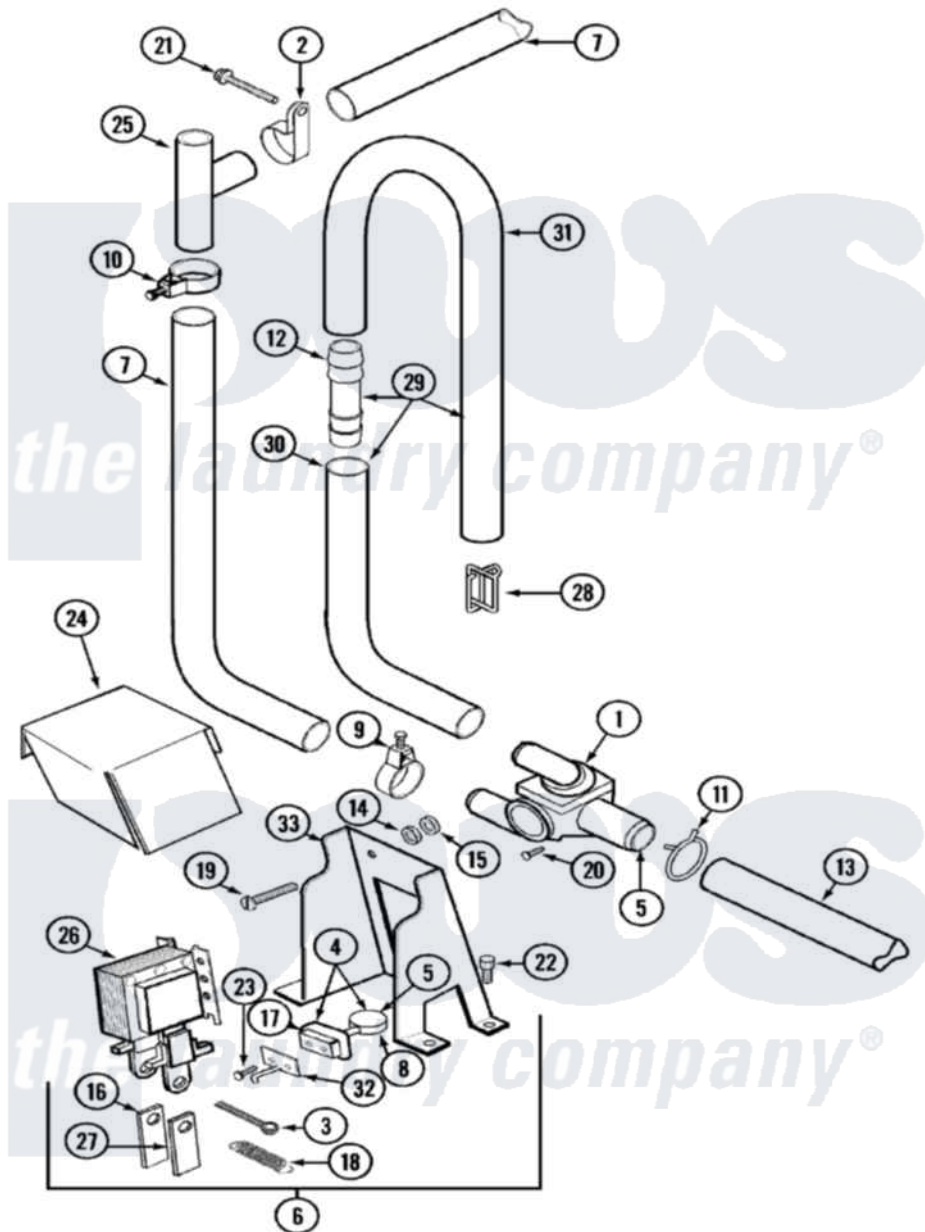

Maytag LAW9704AAL 08 - WATER SAVER COMPONENTS

Maytag Residential Maytag LAW9704AAL Washer Parts Parts Diagram 08 - WATER SAVER COMPONENTS
 Click on the part number to view part

Item	Original Part Number	Replaced By	Status	Part Description
1	204313			Body For Diverter Valve
2	211448			Clamp
3	052366			Cotter Key, 1/8 X 7/8
4	204823	202504		Diverter Value Cover/Flapper
5	202504			Diverter Value Cover/Flapper
6	201168			Diverter Valve
7	211110	22001833		Hose, Drain
8	211083			Flapper
9	200461	285655		Clamp, Hose
10	200908	285655		Clamp, Hose
11	202574	3367052		Clamp, Hose
12	211111	16272		Connector, Straight
13	211518			Hose
14	052690		Not Available	HEX. NUT, No.10-32
15	Y311426	3400029		Nut, Adapter Plate
16	213855			Pin, Pivot

17	213856	Not Available	RETAINER
18	211085		Return Spring
19	Y054260	67006380	Screw, Center Hinge
20	214332	90767	Screw, 8A X 3/8 HeX Washer Head Tapping
21	Y310842	8182296	Screw, Agitator
22	910091	3370225	Screw
23	911266	Not Available	SCREW, STRAINER TO PUMP
24	211388	Not Available	SHIELD
25	201112	76660	Break-Sphn
26	200806		Solenoid
27	211087		Solenoid Link
28	212056		Strainer
29	200736		Suds Return Hose
30	211171		Suds Return Hose-Lower
31	211170		Suds Hose, Upper
32	200828		Valve Arm Assembly
33	211516		Valve Bracket