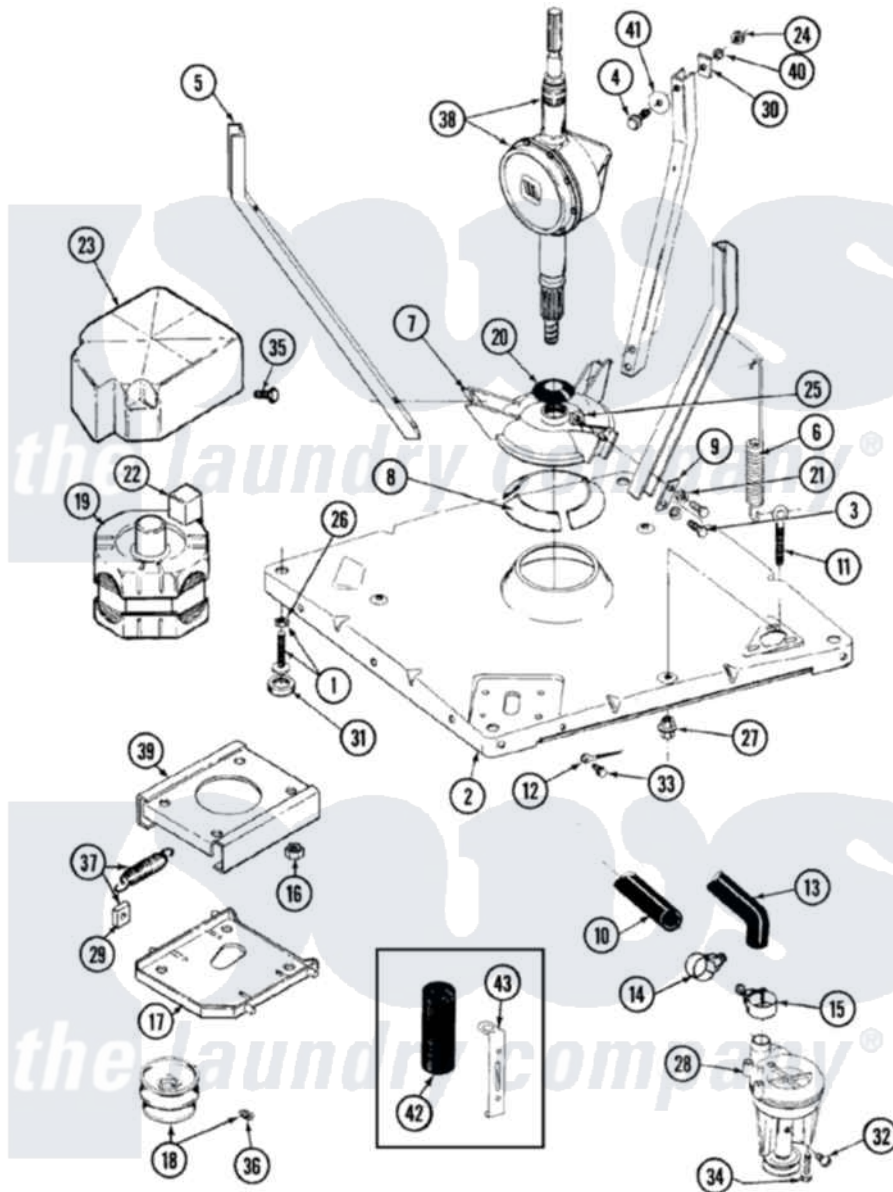

Maytag LAW9704AAM 01 - BASE (LAW9704AAM & LAT9704DAM)

Maytag Residential Maytag LAW9704AAM Washer Parts Parts Diagram 01 - BASE (LAW9704AAM & LAT9704DAM)
 Click on the part number to view part

Item	Original Part Number	Replaced By	Status	Part Description
1	Y302699	22003428		Leg, Adjustable
2	22001172	22002150		Base
3	Y015627			Screw- Hex
4	205254	W10175938		Bolt
"	200744	W10175939		Bolt
5	213053			Brace, Tub Part Not Used
6	22001300			Spring, Centering
7	203725			Damper W/Bolt And Clip
8	203956			Damper Pad Kit
9	213073			Washer, Double Brace
10	214767	22001448		Hose, Pump
11	216416			Bolt, Eye/Centering Spring
12	901220			Ground Wire
13	213045			Hose, Outer Tub Part Not Used
14	202574	3367052		Clamp, Hose
15	202574	3367052		Clamp, Hose

16	Y311426	3400029	Nut, Adapter Plate
17	22001301		Mount, Motor Lower-Assembly
18	200816	6-2008160	Pulley- MO
19	201807	12002353	Motor-Drve
20	211028	22001586	Deflector, Water
21	911852	486009	Lockwasher
22	206504		Motor External Start Switch
"	205131		Switch, Motor External Start
23	215098		Shield, Motor
24	Y052734		Nut, Carrage Bolts And Bracket
25	Y052785		Nut, Brace To Damper
26	210385		Lock Nut For Adjustable Leg
27	211949		Nut, Adjustment Eyebolt
28	202203	6-2022030	Pump As Pa
29	204998	205000	Roller And Spring Kit 4+Spr
30	212979	Not Available	WASHER, TUB BRACE
31	210684		Foot, Adjustable Leg
32	Y015408	22003235	Screw, Bearing Insert
33	912365	3370225	Screw
34	211880		Screw, HeX Head No.10 X 1/2 Inc
35	213121	3400111	Screw, 12-14 X 5/8
36	Y053241		Set Screw, Motor Pulley
37	205000		Roller And Spring Kit 4+Spr
38	206707	6-2097750	Trans Dee
39	214956		Motor Mount Assembly
40	Y054867		Washer, Lock
41	211100		Washer, Outer Tub