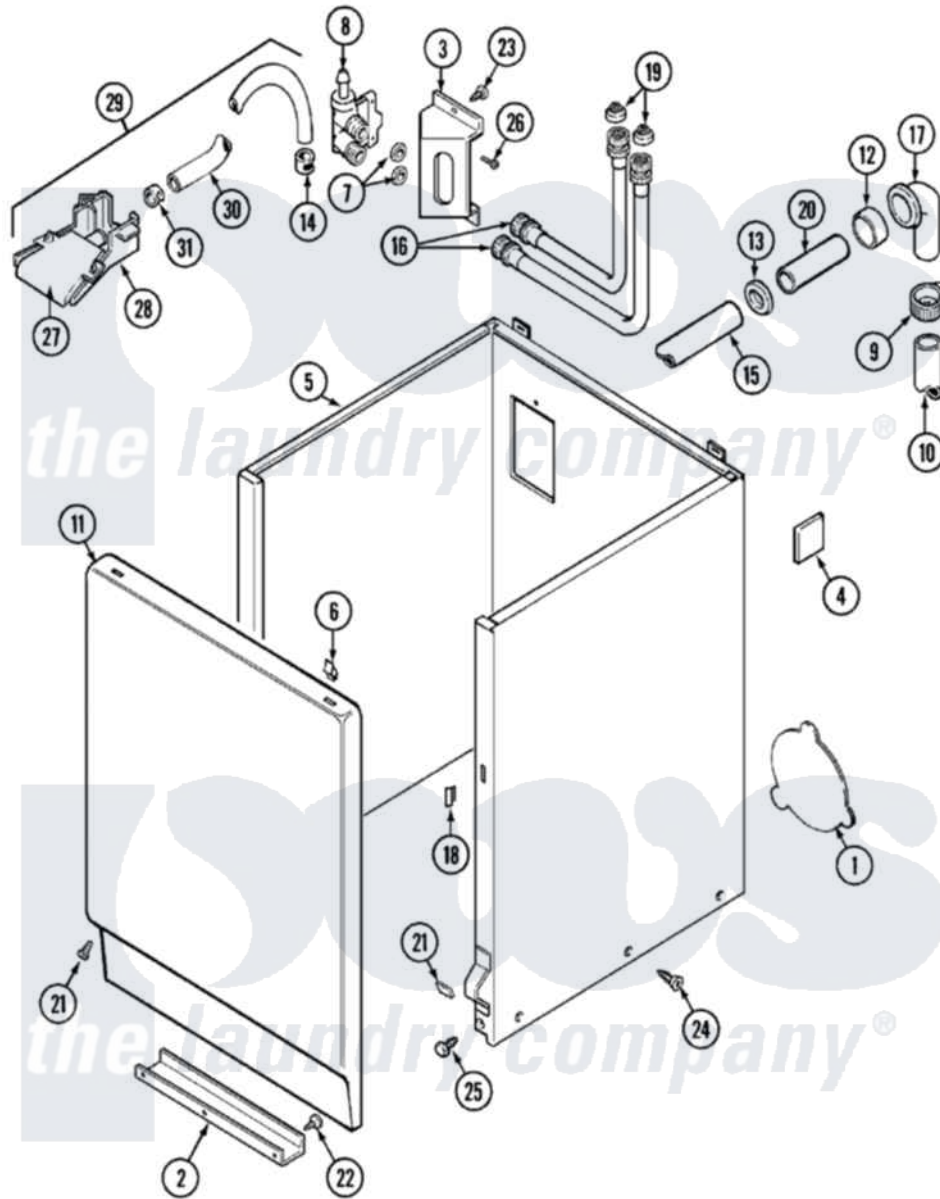

# Maytag LAW9704AAM 02 - CABINET (LAW9704AAM & LAT9704DAM)

Maytag Residential Maytag LAW9704AAM Washer Parts Parts Diagram 02 - CABINET (LAW9704AAM & LAT9704DAM)  
 Click on the part number to view part

Item	Original Part Number	Replaced By	Status	Part Description
1	211294	<a href="#">90767</a>		Screw, 8A X 3/8 HeX Washer Head Tapping
"	211878		Not Available	PLATE, ACCESS
"	212985	<a href="#">22002924</a>		Plate, Access
2	<a href="#">213846</a>			Guard, Belt
3	214812	<a href="#">22002361</a>		Bracket, Water Valve
4	<a href="#">215058</a>			Pad, Cabinet Bumper
5	<a href="#">22001303</a>			Cabinet ----NA
6	212982	<a href="#">22001650</a>		Fastener, Spring
7	<a href="#">Y013783</a>			Washer, Inlet Hose
8	214337	<a href="#">96160</a>		Screen
"	<a href="#">22001274</a>			Valve, Water
10	211110	<a href="#">22001833</a>		Hose, Drain
11	216078L		Not Available	PANEL, FRONT (ALM) SUB
"	<a href="#">22001143</a>			Damper, Sound
"	<a href="#">22001144</a>			Damper, Sound
14	216169	<a href="#">596669</a>		Clamp, Manifold

15	<a href="#">211518</a>		Hose
16	<a href="#">202860</a>		Inlet Hose Assembly
18	214376	<a href="#">22002331</a>	Spacer, Front Panel
19	200961	<a href="#">12001413</a>	Strainer And Washer Kit
21	<a href="#">204439</a>		Screw And Fstner Assembly
22	211294	<a href="#">90767</a>	Screw, 8A X 3/8 HeX Washer Head Tapping
23	212276	<a href="#">W10116760</a>	Screw
24	<a href="#">213007</a>		Xfor Cabinet See Cabinet, Back
25	213122	<a href="#">27001200</a>	Screw
"	213121	<a href="#">3400111</a>	Screw, 12-14 X 5/8
26	<a href="#">Y313561</a>		Screw----NA
27	<a href="#">22001187</a>		Injector
28	<a href="#">22001186</a>		Injector
29	<a href="#">22001304</a>		Water Injector Assembly
30	<a href="#">22001190</a>		Hose, Injector
31	216170	<a href="#">489503</a>	Clamp