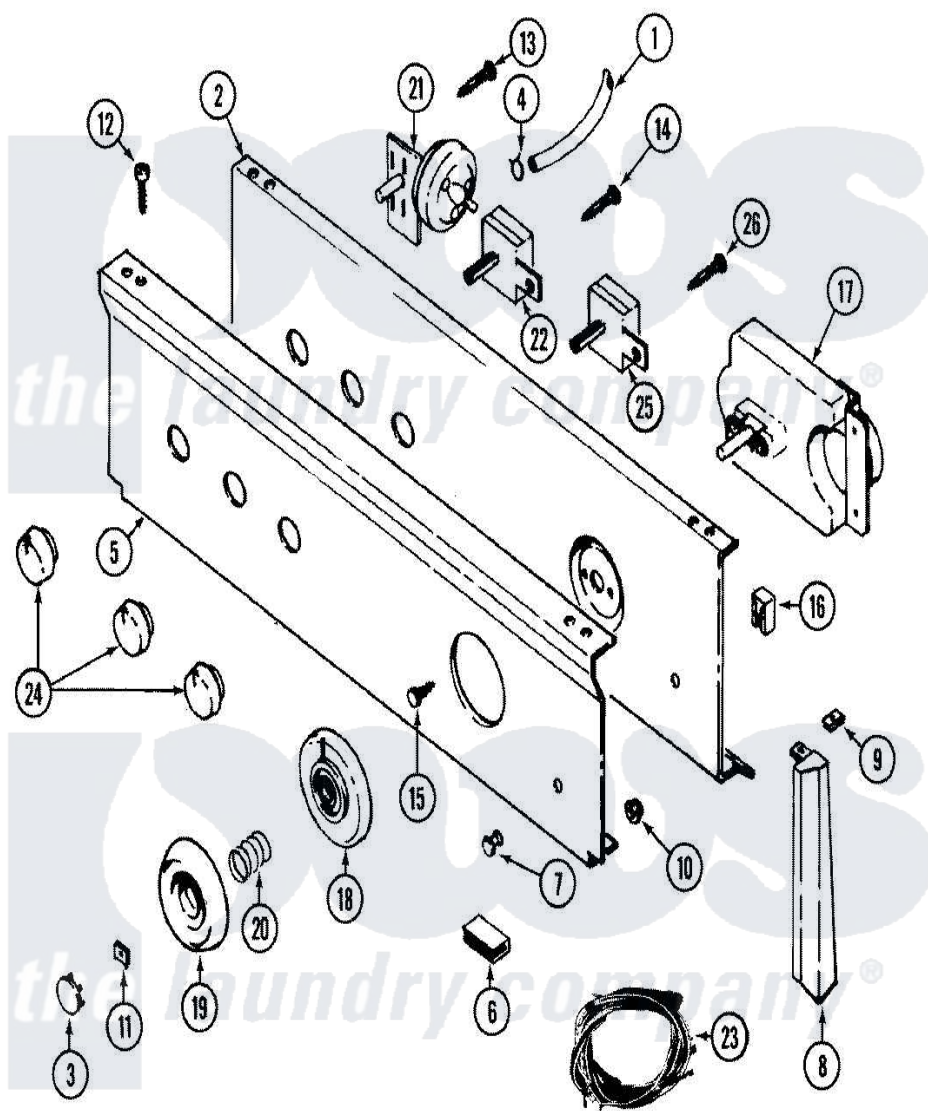

Maytag LAW9704AAM 04 - CONTROL PANEL (LAW9704AAM & LAT9704DAM)

Maytag Residential Maytag LAW9704AAM Washer Parts Parts Diagram 04 - CONTROL PANEL (LAW9704AAM & LAT9704DAM)

Click on the part number to view part

Item	Original Part Number	Replaced By	Status	Part Description
1	22001036	<a href="#">22001619</a>		Tube, Water Level Switch
2	315483	<a href="#">3370225</a>		Screw
"	<a href="#">204807</a>			Ground Wire, Supp. Pltte To Top Cover
"	<a href="#">22001132</a>			Plate, Support
3	216424		Not Available	CAP, KNOB (ALM)
4	410296	<a href="#">596669</a>		Clamp, Manifold
5	22001468		Not Available	PANEL, CONTROL (ALM)
6	<a href="#">214897</a>			Pad, Control Panel
7	22001215	<a href="#">7730P011-60</a>		Lens, Indicator Light
8	<a href="#">22001293</a>			End Cap, Control Panel
"	22001292	<a href="#">22001567</a>		Cap, End
"	<a href="#">22001567</a>			Cap, End
"	22001566	<a href="#">22001293</a>		End Cap, Control Panel
9	<a href="#">214894</a>			Fastener, End Cap

10	<a href="#">214872</a>		Palnut, End Cap Note: Nut, Lamp Holder
11	<a href="#">211605</a>		Bezel, Timer Dial
12	<a href="#">210932</a>		Screw, No.8 X 9/16 Ctsk Note: Screw, Inlet Duct
13	211168	<a href="#">W10139210</a>	Screw, 8-18 X 5/16
14	211168	<a href="#">W10139210</a>	Screw, 8-18 X 5/16
15	<a href="#">216412</a>		Screw, Bracket To Timer
16	<a href="#">903115</a>		Lock Light
17	22001257	Not Available	TIMER
18	22001266	Not Available	BEZEL, TIMER KNOB (ALM)
19	22001199	Not Available	KNOB ASSY. (ALM)
20	<a href="#">211065</a>		Spring, Index Wheel
21	<a href="#">208207</a>		Switch, Pressure
22	208281	Not Available	SWITCH, TEMP (4POSITION)
23	<a href="#">22001032</a>		Wire Harness, Main
24	22001269	Not Available	KNOB ASSY. (ALM)
25	22001259	Not Available	SWITCH, ROTARY (2 POSITION)
26	211168	<a href="#">W10139210</a>	Screw, 8-18 X 5/16
27	22001327	Not Available	MANUAL, USE & CARE
"	16000327	Not Available	GUIDE, QUICK REF. - MAYTAG