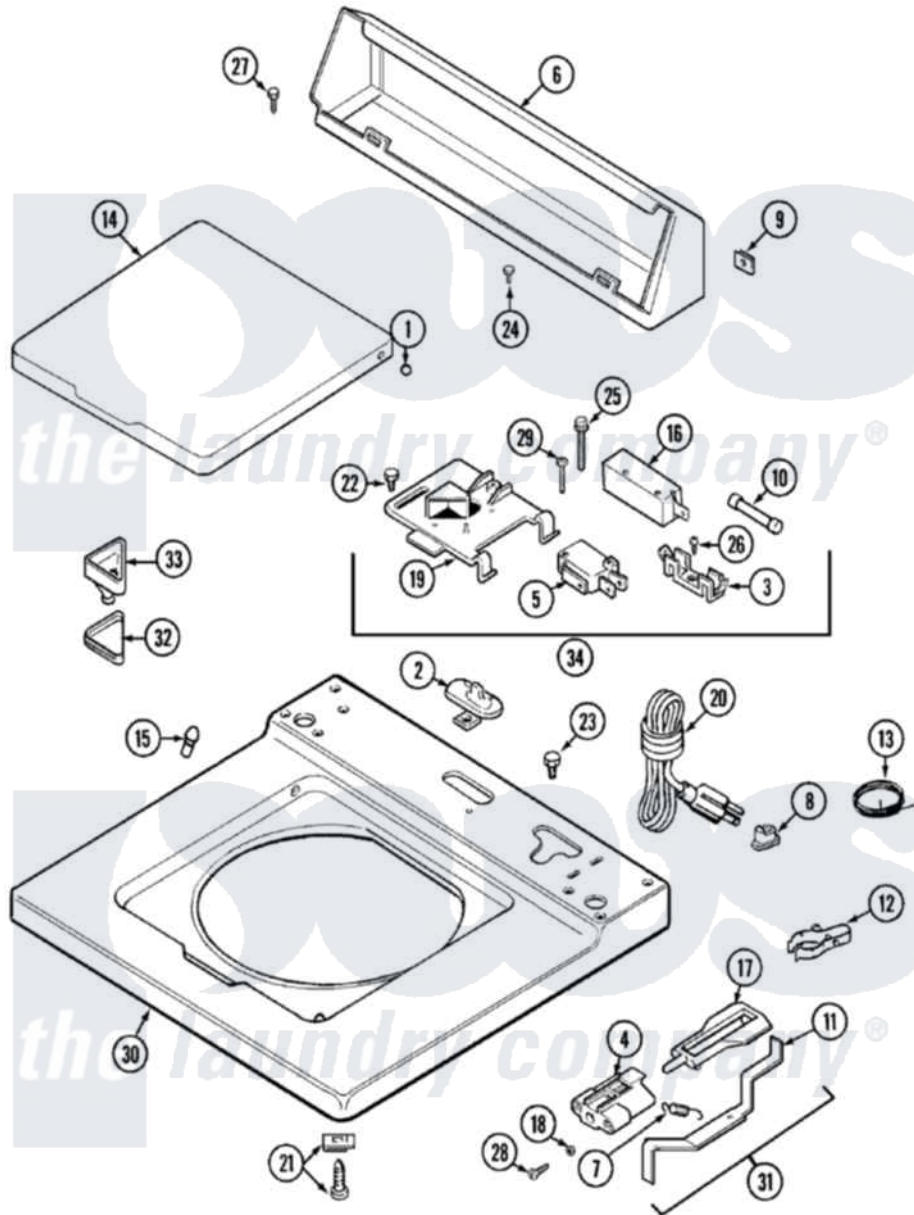

Maytag LAW9704AAM 05 - TOP (LAW9704AAM & LAT9704DAM)

Maytag Residential Maytag LAW9704AAM Washer Parts Parts Diagram 05 - TOP (LAW9704AAM & LAT9704DAM)
 Click on the part number to view part

Item	Original Part Number	Replaced By	Status	Part Description
1	211726			Hinge, Ball Lid
2	207167			Block, Fuse
"	22001298			Cap, Top Cover
3	207167			Block, Fuse
4	216256		Not Available	BRACKET, UNBALANCE
5	207166			Switch, Check
6	205635L		Not Available	CONSOLE (ALM)
7	213720			Spring, Lid Switch
8	211881			Grommet, Cord Part Not Used-Gas Models Only
9	215075			Fastener, Control Panel To Console
10	207168	22001682		Switch Assembly, Lid W/4amp Fuse
11	22001136			Lever, Unbalance
12	301548			Clamp, Ground Wire
13	311155			Ground Wire And Clamp

14	22001029		Not Available	LID (CANADA-ALM)---NA
"	22001249	22001865		Panel, Control---S
15	212716			Bumper, Lid
16	205415	279347		Switch-Lid
17	216255			Plunger, Lid Switch
18	211500			Washer, Bracket To Top Cover
19	Y215699	22001678		Bracket, Switch And Fuse
20	208194	22003062		Cord, Power
21	204445			Screw And Fastener Assembly
22	207159	489355		Screw, 8 X 1/2
23	315483	3370225		Screw
24	216423	3370225		Screw
25	213501			Screw, No.6-20 X 1-1/8 Inch
26	Y311711			Screw, Fuse Block
27	Y313559			Screw
28	910182	25-7809		Screw, No.6-20 1/2 Flthd Torx
29	22001352			Screw, Check Switch
30	22001120			Top, Main ----NA
31	22001311			Unbalance Lever Assembly
32	215374		Not Available	GASKET FOR BLEACH CUP
33	22001200	22001008		Cup, Bleach
34	207176	22001682		Switch Assembly, Lid W/4amp Fuse