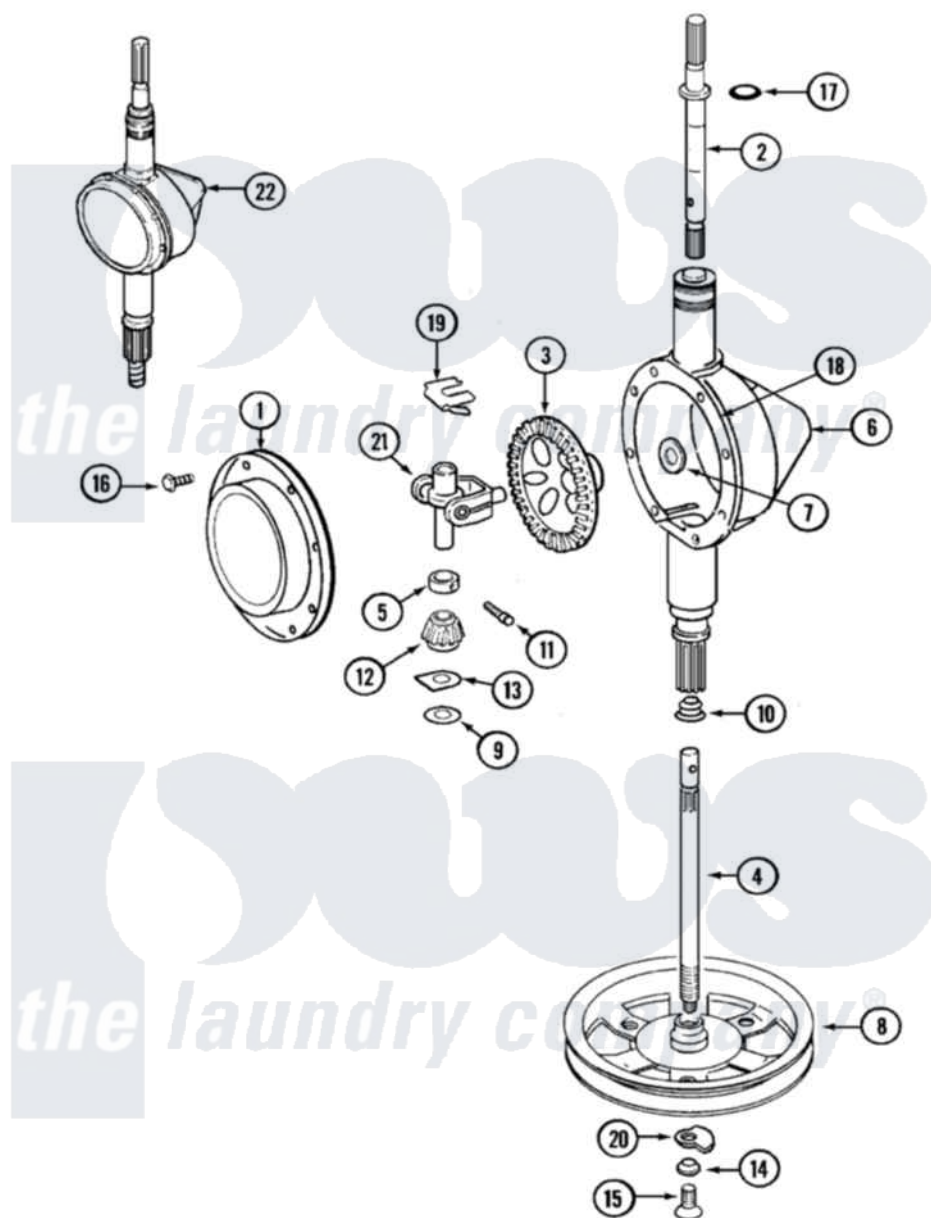

Maytag LAW9704AAM 06 - TRANSMISSION (LAW9704AAM & LAT9704DAM)

Maytag Residential Maytag LAW9704AAM Washer Parts Parts Diagram 06 - TRANSMISSION (LAW9704AAM & LAT9704DAM)

Click on the part number to view part

Item	Original Part Number	Replaced By	Status	Part Description
1	206628			Cover, Transmission
2	207153	6-2097820		Kit- Shaft
3	206713	6-2067130		Gear- Beve
4	215410	12001450		Ctr Shaft W/Collar Andkeeper-Dp
5	215415		Not Available	COLLAR, LOWER
6	206624	6-2097750		Trans Dee
7	215394			Washer, Bevel Gear
8	211059	6-2301530		Pulley
9	211483	6-2114830		Washer- SP
10	206602	207843		Lip Seal Repair Kit
11	Y206629			Pin, Collar
12	215401	W10221114		Pinion
13	215395			Plate, Clutch
14	211090	22003555		Washer, Stop Lug

15	211375	681582	Screw
16	215417	Not Available	SCREW, TRANSMISSION COVER
17	210690		Seal, Rubber
18	Y058700	675652	Adhesive
19	215581		Spring, Agitator Shaft
20	211089		Lug, Stop Pulley
21	206685	6-2066850	Yoke
22	206707	6-2097750	Trans Dee