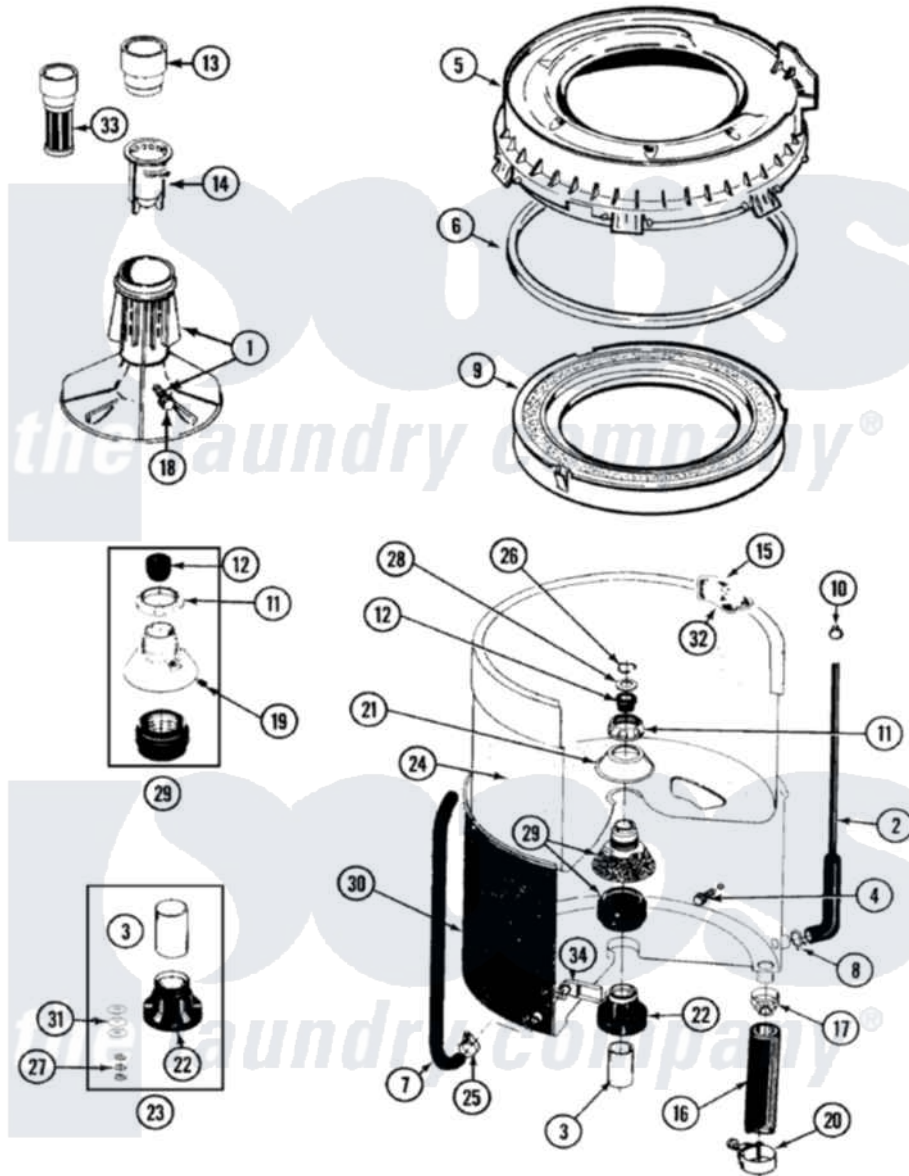

Maytag LAW9704AAM 07 - TUB (LAW9704AAM & LAT9704DAM)

Maytag Residential Maytag LAW9704AAM Washer Parts Parts Diagram 07 - TUB (LAW9704AAM & LAT9704DAM)
 Click on the part number to view part

Item	Original Part Number	Replaced By	Status	Part Description
1	207228			Agitator W/Lock Screw
2	22001036	22001619		Tube, Water Level Switch
3	211130			Bearing Liner, Tub Bearing
4	200744	W10175939		Bolt
"	205254	W10175938		Bolt
5	22001299			Tub Cover And Gasket Assembly
6	Y22001201	22001007		Gasket, Cover To Tub
7	22001320			Tube, Bleach
8	211641			Clamp, 1-1/16"
9	22001142			Ring, Balance
10	410296	596669		Clamp, Manifold
11	211047	6-2110472		Nut- Clamp
12	Y0A4298	6-0A57420		Seal- Agitator
14	22001294			Cup, Dispensing
16	213045			Hose, Outer Tub Part Not Used

17	201011	285655		Clamp, Hose
18	206478		Not Available	SCREW & WASHER FOR AGITATOR
19	211618	22001423		Set Screw, Mounting Stem
20	202574	3367052		Clamp, Hose
21	211210			Washer, Clamping Nut
22	200824	6-2040130		Tub Bearin
23	204013	6-2040130		Tub Bearin
24	22001139			Tub, Inner
25	205161	489503		Clamp
26	Y015667			Retaining Ring
27	Y054867			Washer, Lock
28	Y015666			Washer, Retaining -
29	204012	6-2095720		Mounting S
30	22001114		Not Available	TUB, OUTER (EX. LARGE)
31	211100			Washer, Outer Tub
32	215980			Plug, Filter Hole
33	22001395			Filter, Lint
34	214434			Spout, Deflector