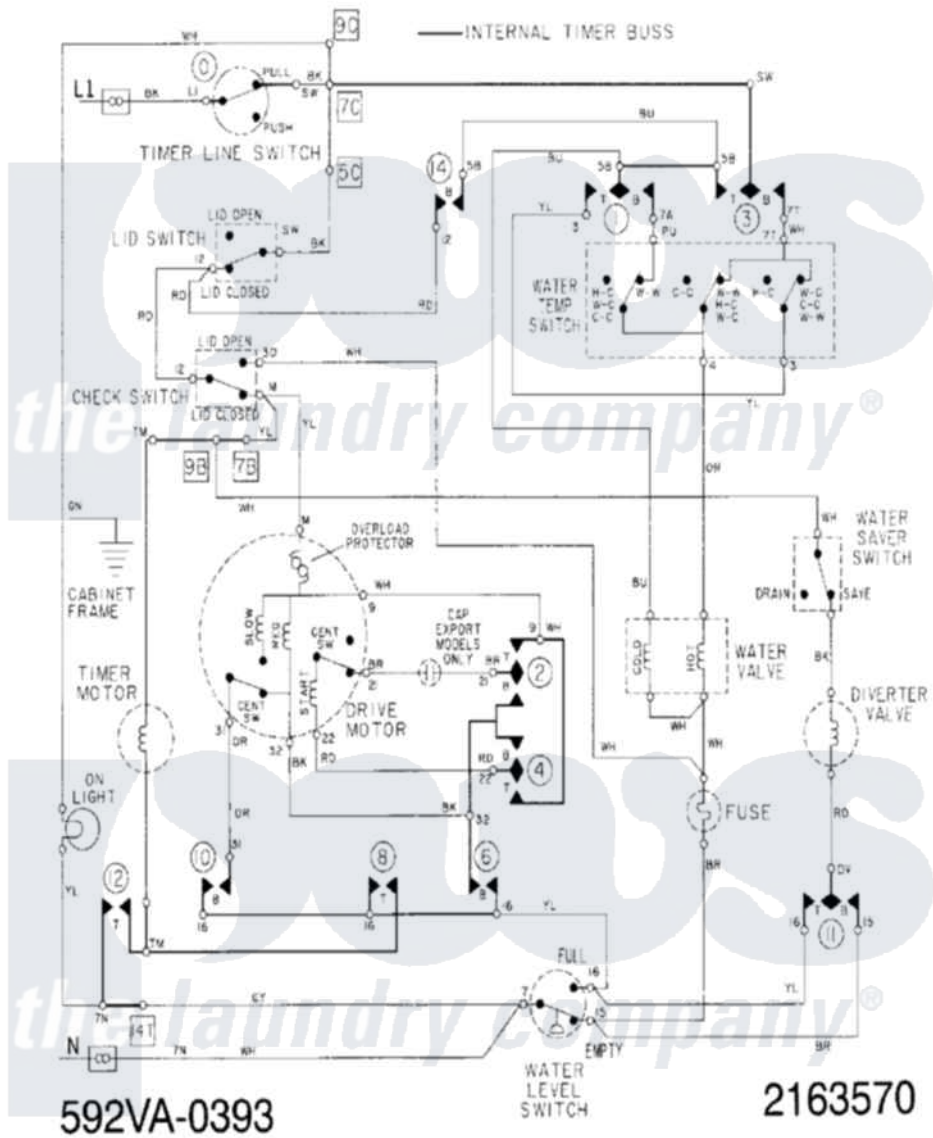

Maytag LAW9704ABE 09 - WIRING INFORMATION (LAW9704AAx)

Maytag Residential Maytag LAW9704ABE Washer Parts Parts Diagram 09 - WIRING INFORMATION (LAW9704AAx)

[Click on the part number to view part](#)

Item	Original Part Number	Replaced By	Status	Part Description
NI	15001091		Not Available	WIRING INFORMATION