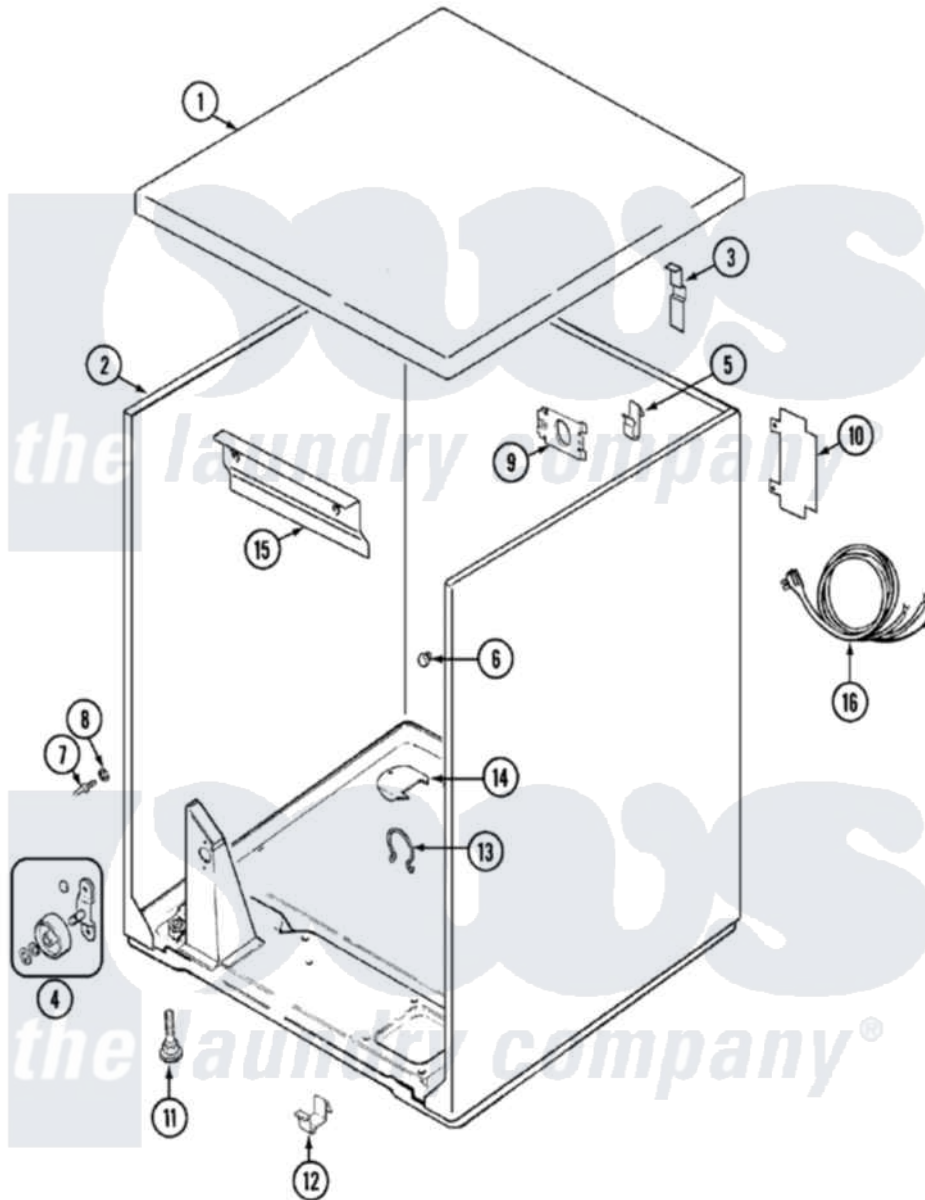

# Maytag LDE1000ACE 01 - CABINET

Maytag [Residential Maytag LDE1000ACE Dryer Parts](#) Parts Diagram 01 - CABINET  
 Click on the part number to view part

Item	Original Part Number	Replaced By	Status	Part Description
1	53-2435		Not Available	TOP, CABINET
2	53-2559	<a href="#">31001714</a>		Cabinet And Base Assembly
3	<a href="#">63-5712</a>			Hinge, Cabinet Top
"	25-3092	<a href="#">90767</a>		Screw, 8A X 3/8 HeX Washer Head Tapping
4	LA-1007	<a href="#">12002126</a>		Reinforcement Brace/Glide Kit
"	<a href="#">LA-1008</a>			Rr Roller Kit
5	<a href="#">25-3034</a>			Clip, Wiring
6	<a href="#">33-2653</a>			Bumper, Cabinet
7	<a href="#">53-0643</a>			Pin, Locator
8	25-0224	<a href="#">3400029</a>		Nut, Adapter Plate
"	<a href="#">53-0200</a>			Sleeve, Locator Pin
9	25-7828	<a href="#">489483</a>		Screw 10-32 X 1/2
"	53-0135		Not Available	SUPPORT, POWER CORD
10	25-7857	<a href="#">90767</a>		Screw, 8A X 3/8 HeX Washer Head Tapping
"	<a href="#">53-0284</a>			Cover, Terminal

11	63-5519	Not Available	LEG, LEVELING
12	<a href="#">53-0120</a>		Clip, Front Panel
13	25-7027	<a href="#">16515</a>	Clip
14	25-7741	<a href="#">W10116760</a>	Screw
"	<a href="#">53-1921</a>		Shield, Wiring
15	<a href="#">25-3457</a>		Screw, Sems
"	<a href="#">53-0133</a>		Shield, Heat