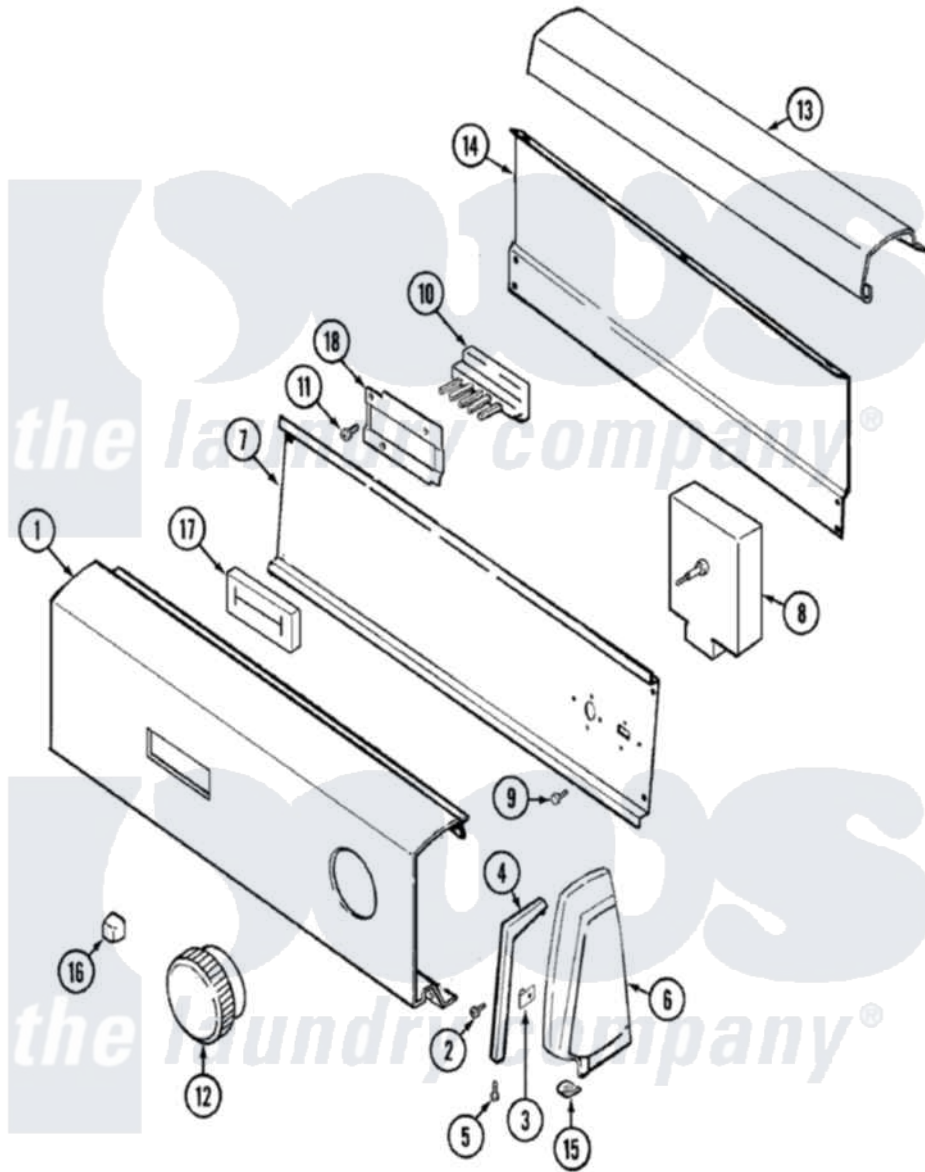

Maytag LDE1000ACE 02 - CONTROL PANEL

Maytag Residential Maytag LDE1000ACE Dryer Parts Parts Diagram 02 - CONTROL PANEL
 Click on the part number to view part

Item	Original Part Number	Replaced By	Status	Part Description
1	31001325		Not Available	PANEL, CONTROL (WHT)
2	25-7649	910187		Screw
3	25-7702			Speedclip, End Cap To Control Panel
4	21001245			Trim, Endcap
"	21001246		Not Available	TRIM, ENDCAP (LT) (WHT)
5	25-7760			Screw
6	35-2669		Not Available	CAP, END (LT)(WHT)
"	35-2668	21001453		Cap-End
7	31001193			Pad, Shield
"	21001266		Not Available	SHIELD, CONTROL
8	53-1758			Timer
"	63-6743	31001484		Resistor Assembly
9	31001119	W10116760		Screw
10	31001234			Switch, Temperature
11	25-7712		Not Available	SCREW
12	31001196		Not Available	KNOB & SKIRT ASSY. (WHT)

13	21001423		Not Available	COVER, CONTROL PANEL (WHT)
14	25-3457			Screw, Sems
"	25-3092	90767		Screw, 8A X 3/8 HeX Washer Head Tapping
"	35-2688	21001460		Shield, Rear
15	25-7851			Speedclip, End Cap To Top
16	35-3191			Pushbutton
17	35-3515		Not Available	PAD, SWITCH
18	33-6621		Not Available	BRACKET, SWITCH
"	25-3092	90767		Screw, 8A X 3/8 HeX Washer Head Tapping
19	16000326			Guide, Quick Ref - Jenn-Air
20	31001327		Not Available	MANUAL, USE & CARE
21	31001326		Not Available	MANUAL, USE & CARE